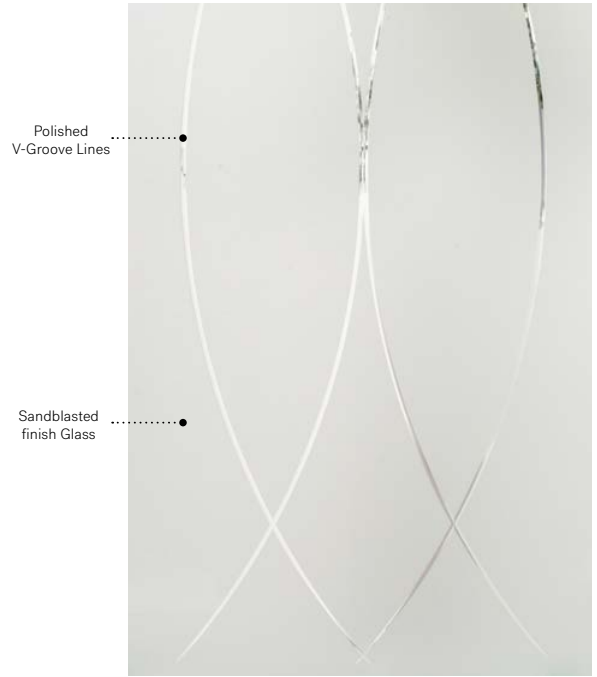

Verso

With its simple and elegant intersecting lines, Verso is a timeless homage to the art of glass cutting.

V-Groove : Polished V-Groove lines on Sandblasted finish glass.

Frames : Contemporary, Novapvc or Stainable.

Sidelites and transom : Looks great accompanied by Sandblasted finish glass.

Available in custom sizes.

Privacy Level

4/5

PRIVATE