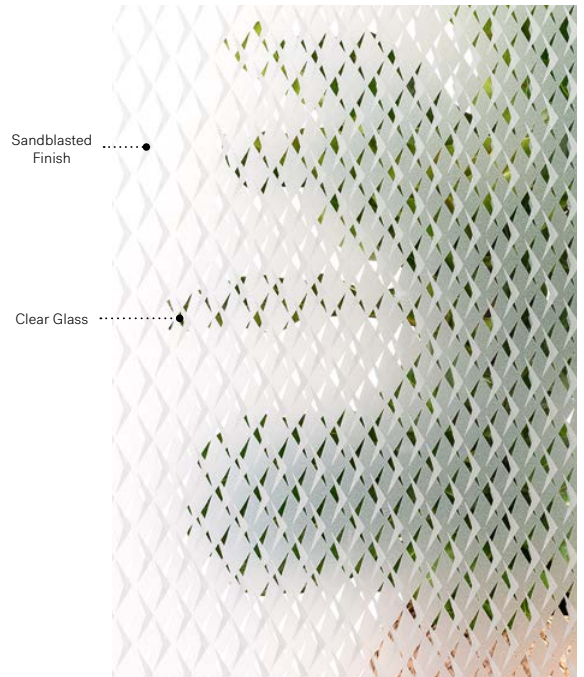

Versum

With its sharp, dual-layered geometric pattern, Versum will be the focal point of your entrance's design scheme. When paired with rich colors and bold furniture, Versum is a lively addition to a retro style decor.

Silkscreened glass: Dual layered Sandblasted finish on clear glass.
Frames: Contemporary or Novapvc.
Sidelites and transom: Looks great accompanied by Sandblasted finish or Clear glass.

Privacy Level **3/5**
SEMI-PRIVATE