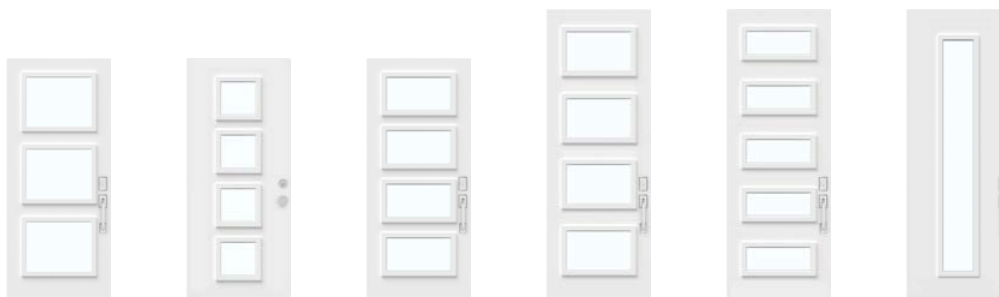

08-079-

Add this prefix to the codes below

22"×17"   12"×12"   22"×12"   22"×14 1/16"   22"×9"   10 15/16"×76 1/16"

Frames	Contemp.	Novapvc	Contemp.	Novapvc	Contemp.	Novapvc	Contemp.	Novapvc	Contemp.	Contemp.	Novapvc
Soft	259-116	259-114	216-063	216-061	053-046	On demand	260-063	On demand	210-064	N/A	N/A
Fluid*	259-119↔	259-117↔	216-066↔	216-064↔	053-050↔	On demand	260-066↔	On demand	N/A	N/A	N/A
Masterline*	259-045↔	259-046↔	216-027↔	216-028↔	053-001↔	On demand	260-039↔	On demand	210-039↔	N/A	N/A
Sandblasted	259-033	259-012	216-012	216-017	053-007	On demand	260-027	On demand	210-033	211-029	N/A
Satin	259-062	259-024	216-001	216-025	053-002	On demand	On demand	On demand	N/A	211-028	N/A
Pinhead	259-085	259-008	216-037	216-024	053-004	On demand	260-051	On demand	210-050	N/A	N/A
Screen	259-038	259-052	216-029	216-032	053-003	On demand	260-041	On demand	210-048	N/A	N/A
Chinchilla	259-035	259-049	216-018	216-020	053-006	On demand	260-044	On demand	210-051	N/A	N/A