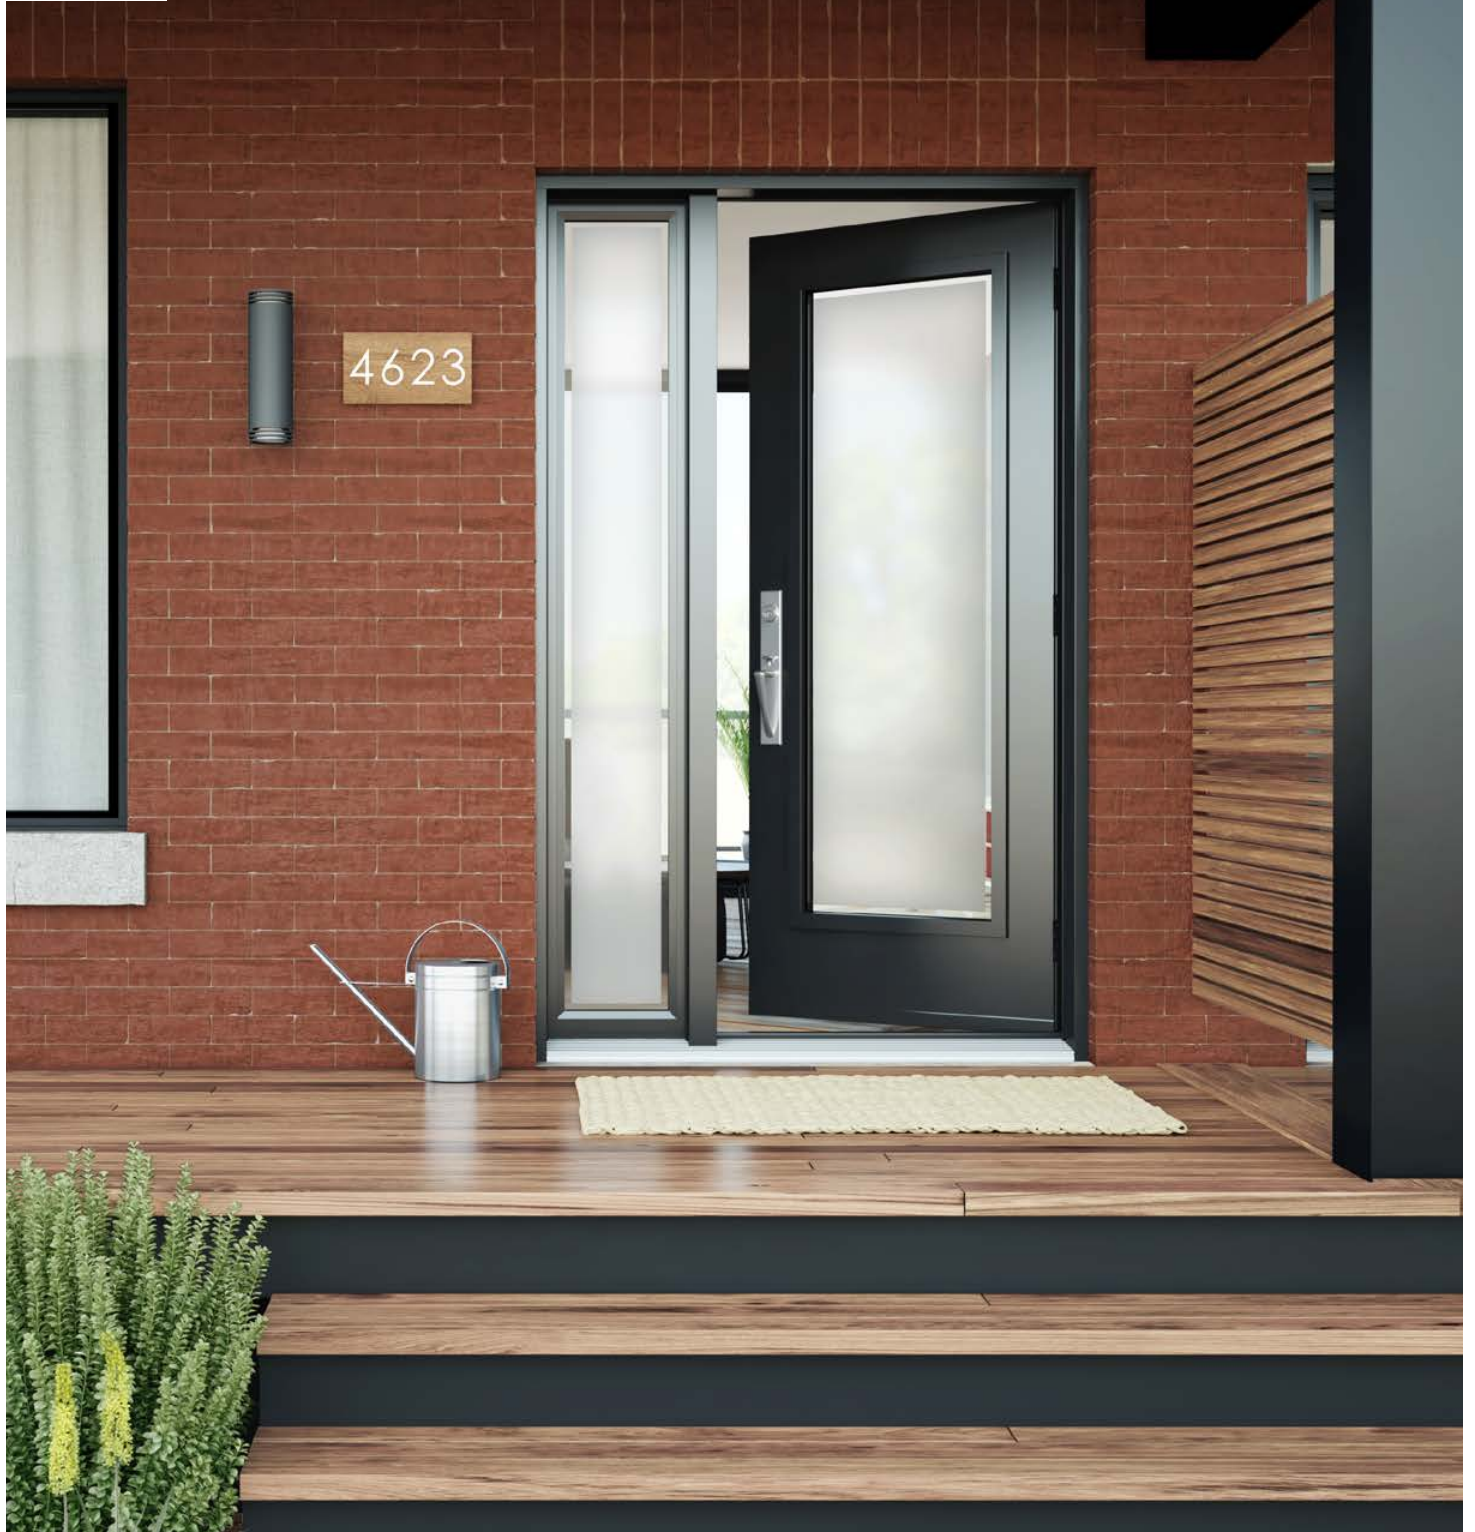

Privacy Level **3/5**  
SEMI-PRIVATE

Frames	22" x 64"	22" x 48"
Contemporary	10-394-060-005	10-394-057-005
Novapvc	10-394-060-001	10-394-057-001

Edge

Uno steel door. Edge 22"×64" doorglass with 13½"×79" sidelite p.38.