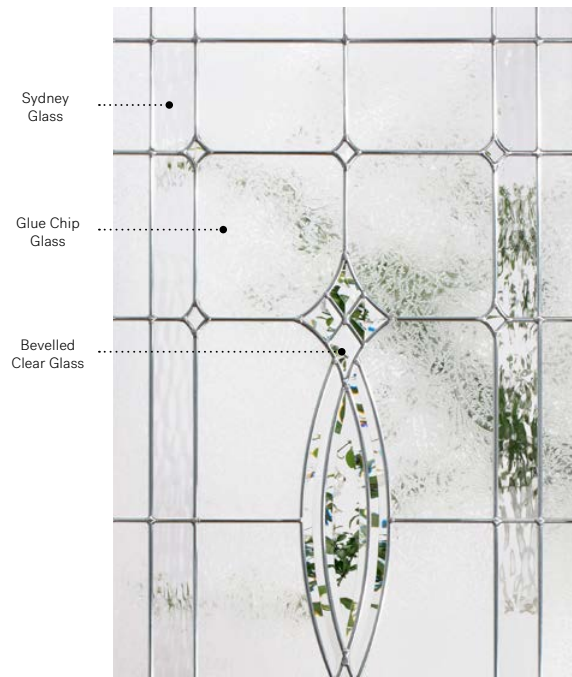

# Evangeline II

Influenced by the decorative arts at the start of the century, the detailed composition of Evangeline II will charm the admirers of stained glass. This model is a perfect fit for a classic or farmhouse style home.

**Stained Glass:** Sydney glass, Glue Chip glass and bevelled clear glass.

**Caming:** Zinc, Patina or Brass.

**Frames:** Novapvc or Stainable.

**Sidelites and transom:** Looks great accompanied by Glue Chip glass.

Available in custom sizes.

Privacy Level

3/5

SEMI-PRIVATE

Frames	22" × 64"			22" × 48"			22" × 36"					
	Zinc	Pat.	Brass	Zinc	Pat.	Brass	Zinc	Pat.	Brass			
Novapvc	10-054-060	008	026	002	10-054-057	006	032	001	10-054-050	008	024	002
Stainable	10-054-060	017	032	004	10-054-057	017	034	019	10-054-050	016	033	004