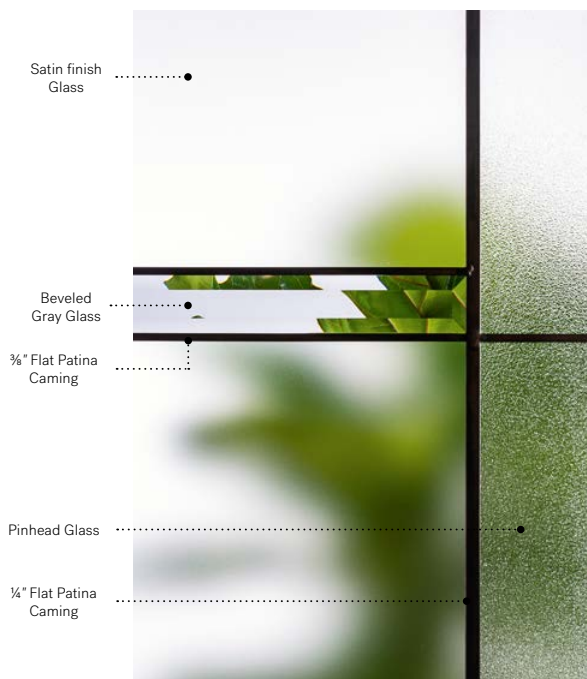

Belmont

Belmont is a Stained Glass model with an urban look designed for today's architectural styles. Its minimalist, asymmetrical composition of flat black patina coming and Satin finish glass fits perfectly with the volumes and materials found in the architecture of contemporary houses. Paired with a satin black handle, Belmont's elegance is unrivaled.

Stained Glass: Satin finish glass, beveled gray glass and Pinhead glass.

Caming: 1/2" wide flat Patina coming and 1/4" wide flat Patina coming.

Frames: Contemporary or Novapvc.

Sidelites and transom: Looks great accompanied by Satin finish glass.
Available in custom sizes.

Privacy Level **3/5**
SEMI-PRIVATE