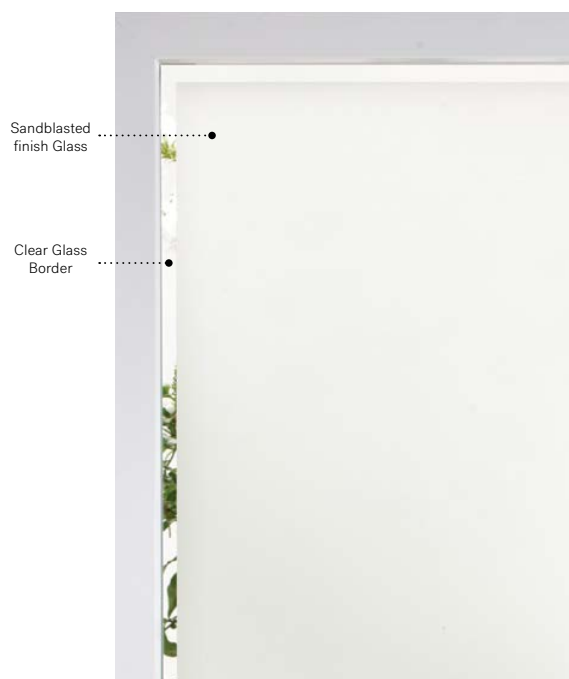

Edge

Featuring a Sandblasted finish centre surrounded by a clear border, Edge offers both privacy and visibility. Pair this versatile and timeless panel with any type of house, whether your style is contemporary or classic. Ideal for row houses or apartments.