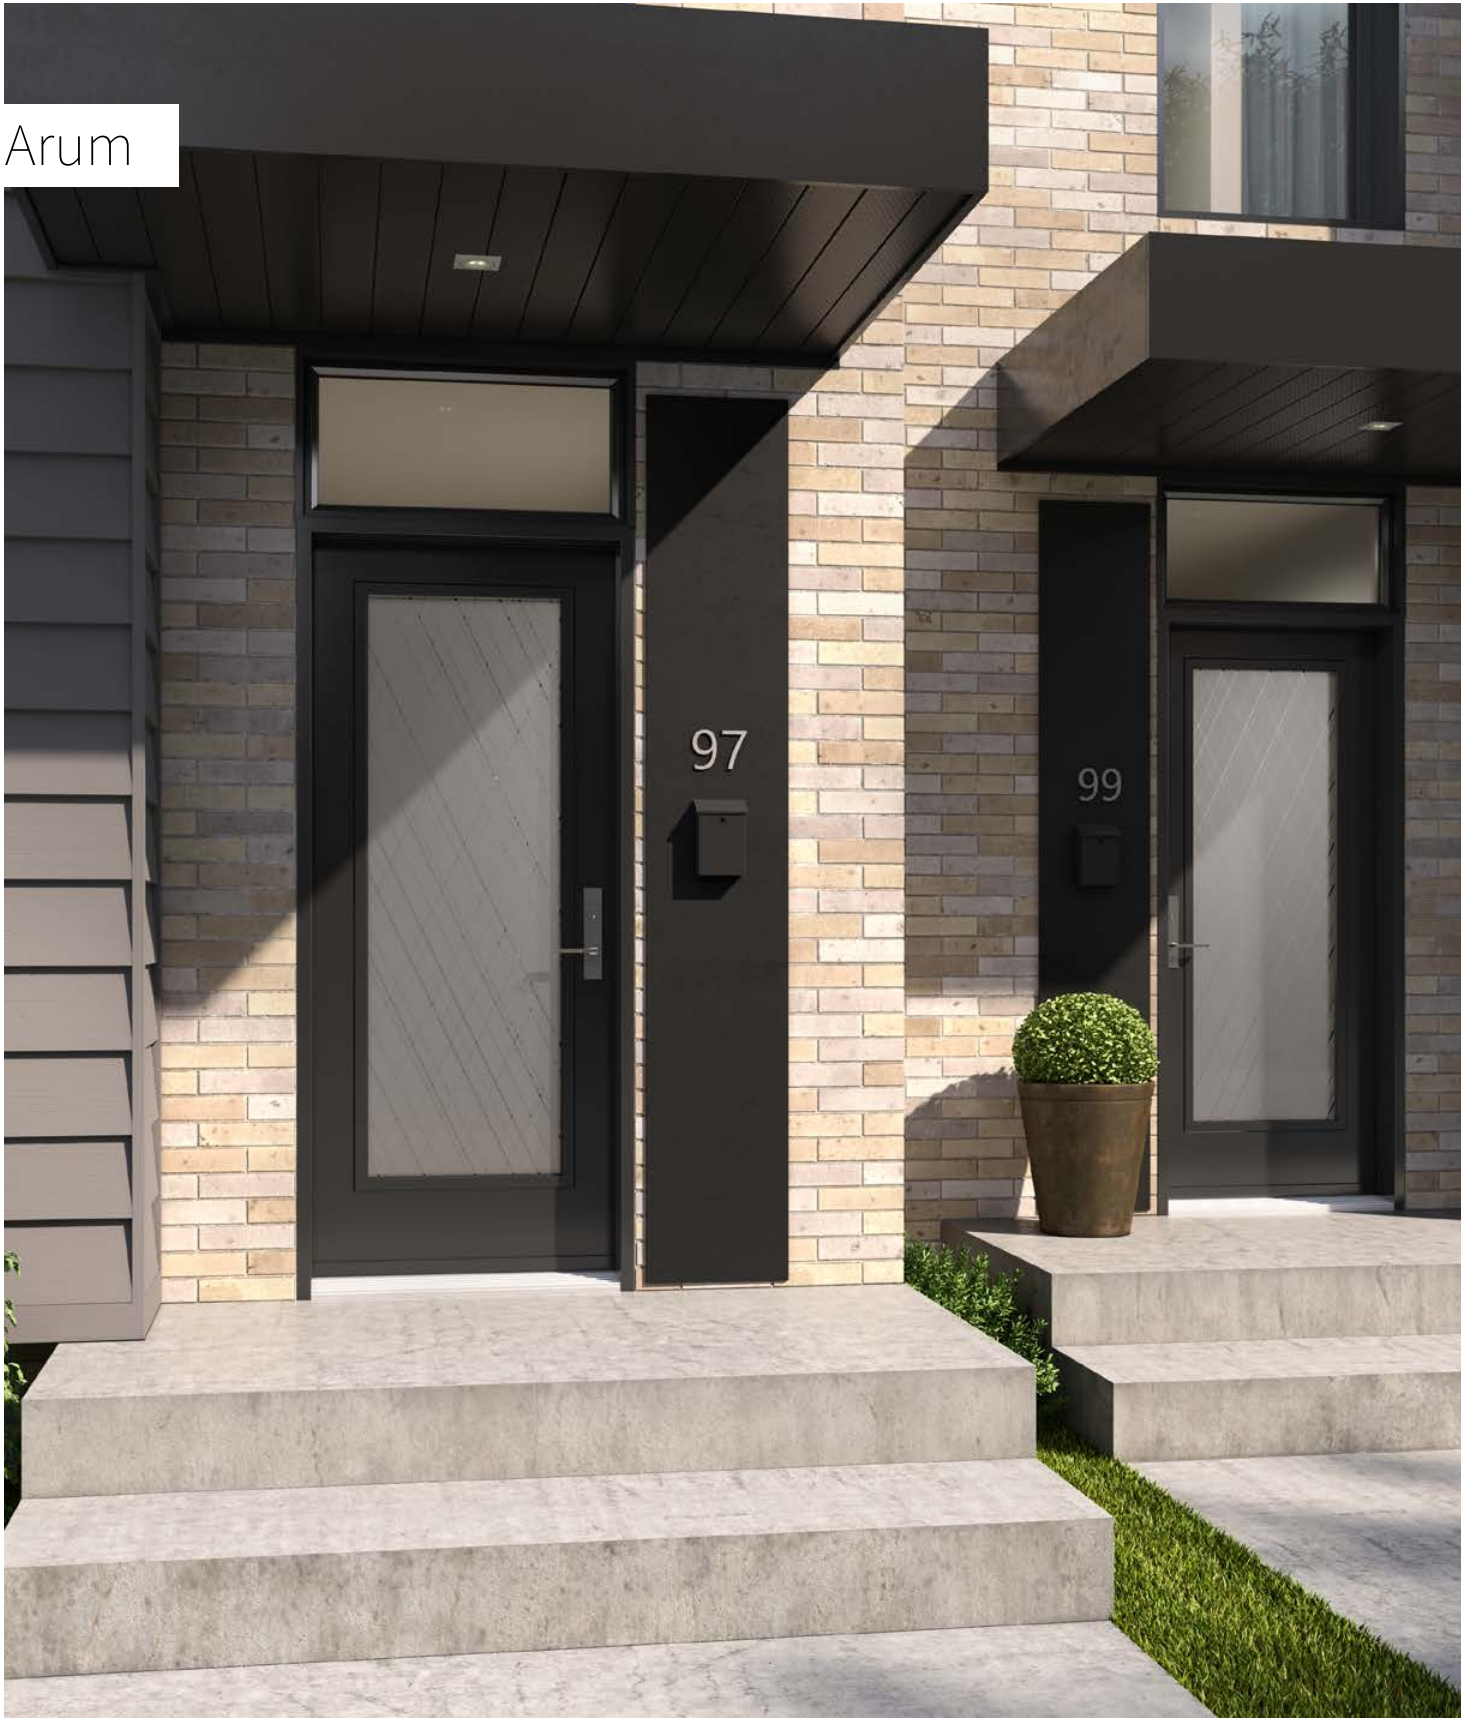

CONTEMPORARY

Arum

Uno steel door. Arum 22" x 64" doorglass p.29. Clear glass transom.