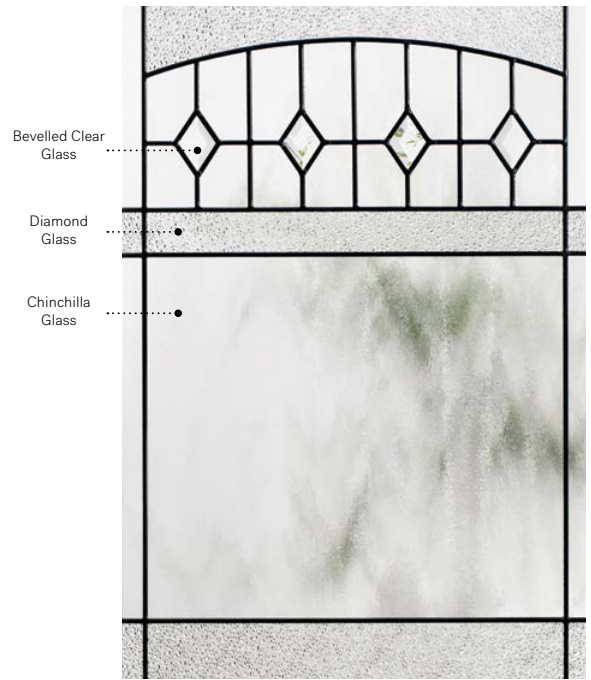

Liano

Stylish and warm, Liano is both classic and minimalist. Enjoy a sparkling light effect in your entryway thanks to the bevelled diamonds in its camber top.

Stained glass: Chinchilla glass, bevelled clear glass and Diamond glass.

Caming: Patina.

Frames: Contemporary, Novapvc or Stainable.

Sidelites and transom: Looks great accompanied by Chinchilla glass.

Available in custom sizes.

Privacy Level

4/5

PRIVATE

Frames	22" x 48"	22" x 36"	22" x 14 7/16"
Contemporary	10-324-057-006	10-324-050-009	10-324-260-001
Novapvc	10-324-057-003	10-324-050-001	N/A
Stainable	10-324-057-004	10-324-050-002	N/A

Frames	8" x 48"	8" x 36"
Contemporary	10-324-017-006	10-324-010-008
Novapvc	10-324-017-001	10-324-010-001
Stainable	10-324-017-002	10-324-010-002