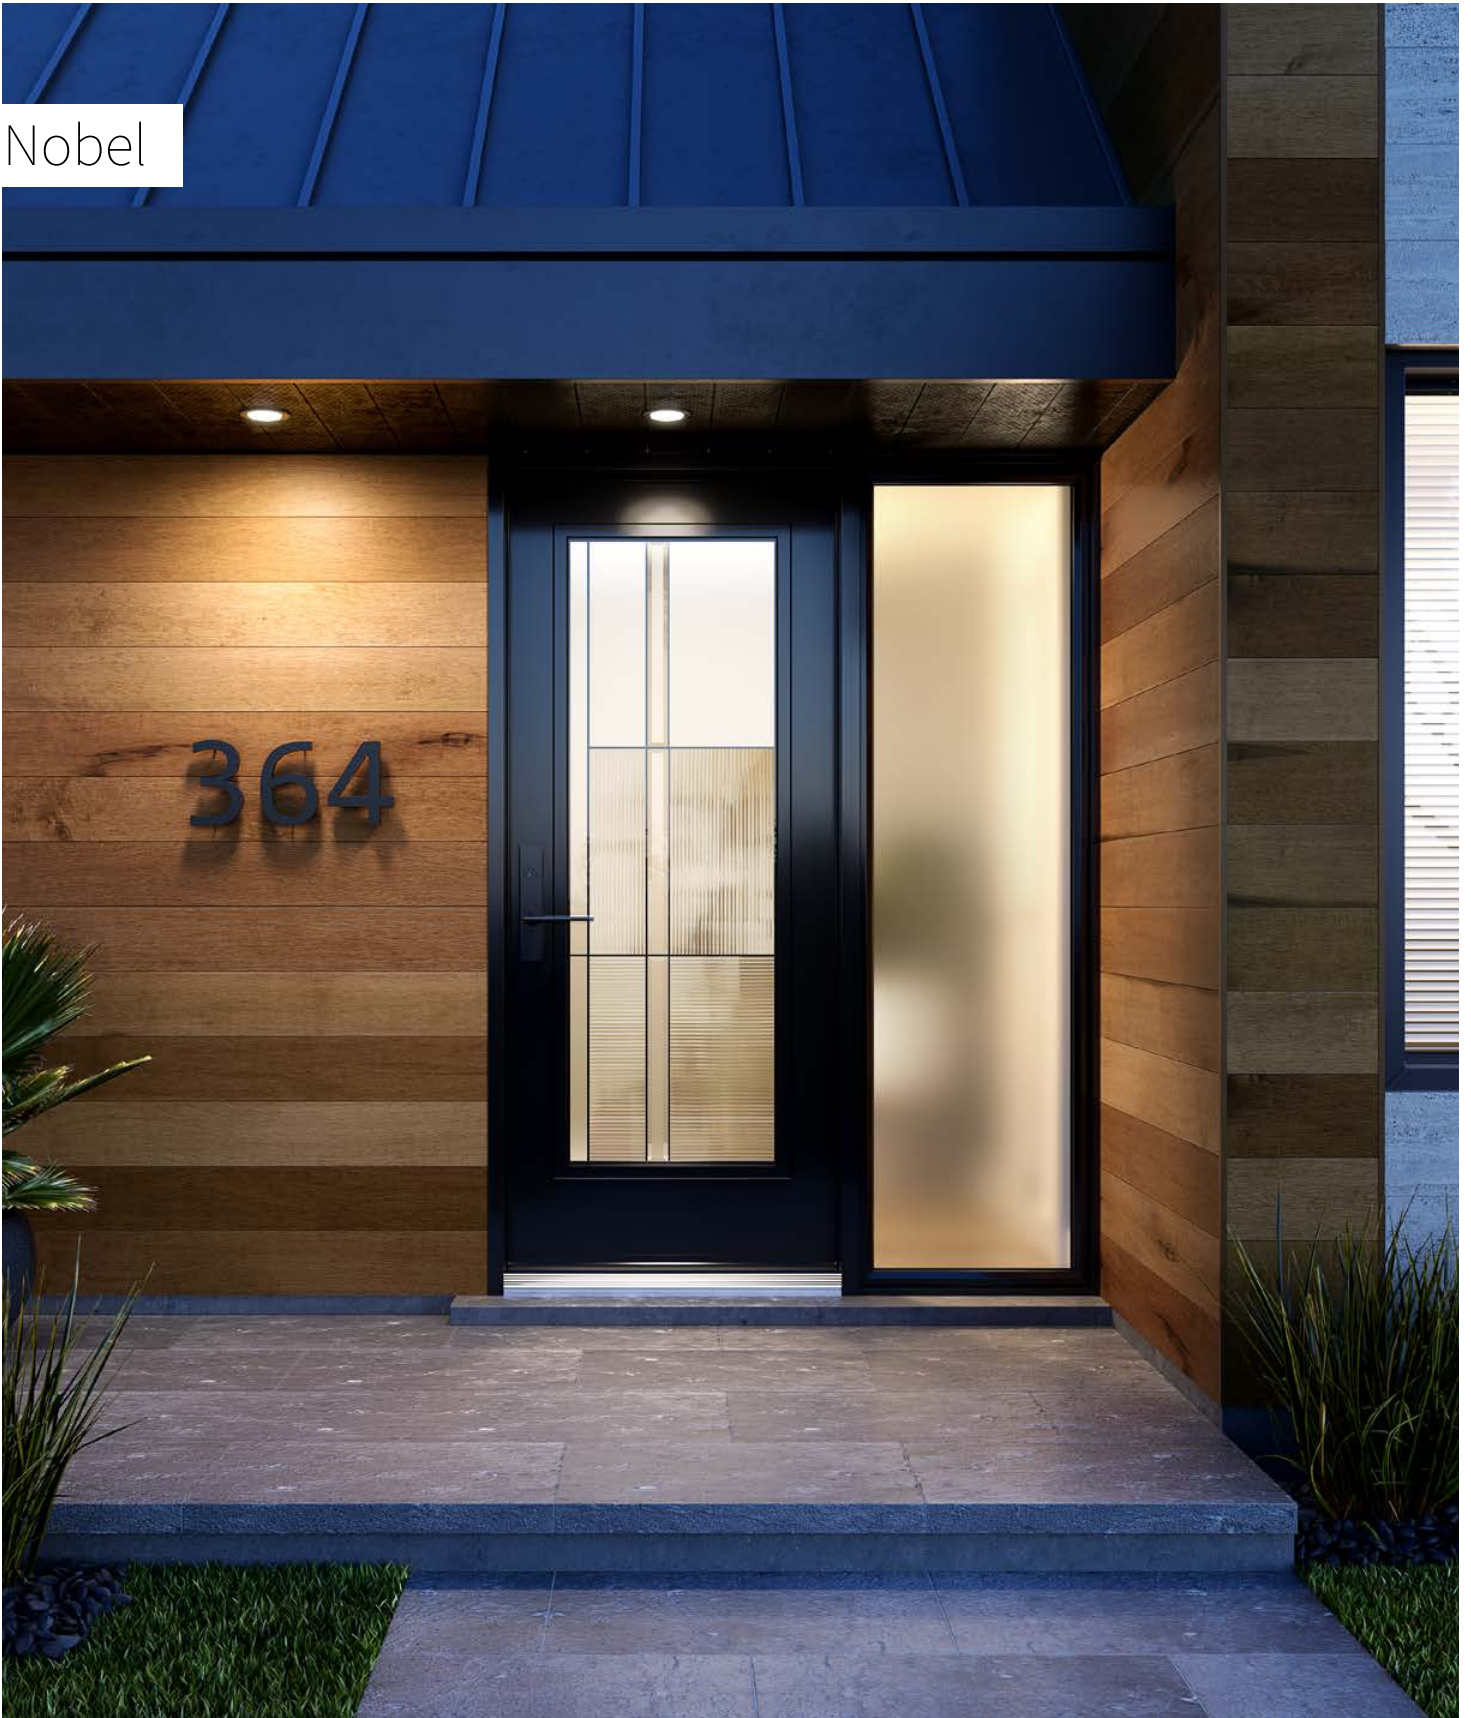

CONTEMPORARY

Nobel

Uno steel door. Nobel 22" x 64" doorglass p.47. Satin finish glass sidelite.