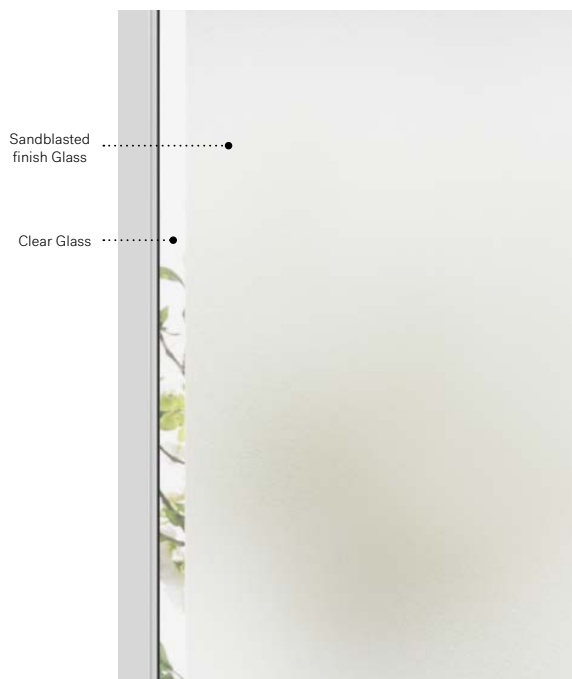

Side

The Side model combines privacy and visibility thanks to its sandblasted finish glass and subtle clear stripe on one side. This minimalist detail blends in with the simple, asymmetrical volumes of contemporary-style architecture. Side is the perfect choice for townhouses or multi-unit homes. Available in right or left versions.

- **Silkscreened glass:** Sandblasted finish on clear glass.
- **Frames:** Contemporary or Novapvc.
- **Orientation:** Available in left and right versions as seen from outside.
- **Sidelites and transom:** Looks great accompanied by Sandblasted finish or Clear glass.

Privacy Level **4/5**
PRIVATE