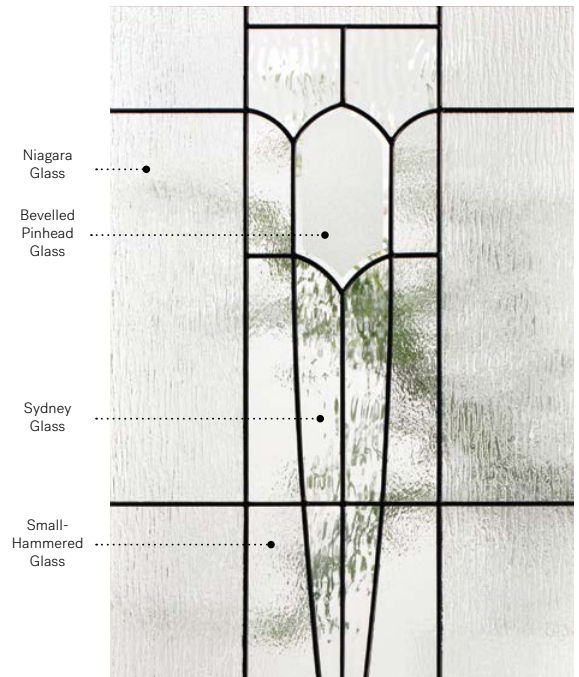

CLASSIC

Mistral

Orleans steel door p.19. Mistral 22"×48" doorglass p.82.

# Mistral

A nod to Art Nouveau illustrations, Mistral is a tableau of simple, slender shapes.

**Stained glass:** Niagara glass, Sydney glass, bevelled Pinhead glass and Small-hammered glass.

**Caming:** Zinc or Patina.

**Frames:** Novapvc or Stainable.

**Sidelites and transom:** Looks great accompanied by Niagara glass. Available in custom sizes.

Privacy Level **3/5**  
SEMI-PRIVATE

**Frames** 22" x 64"  
Novapvc 10-310-060  
Stainable 10-310-060