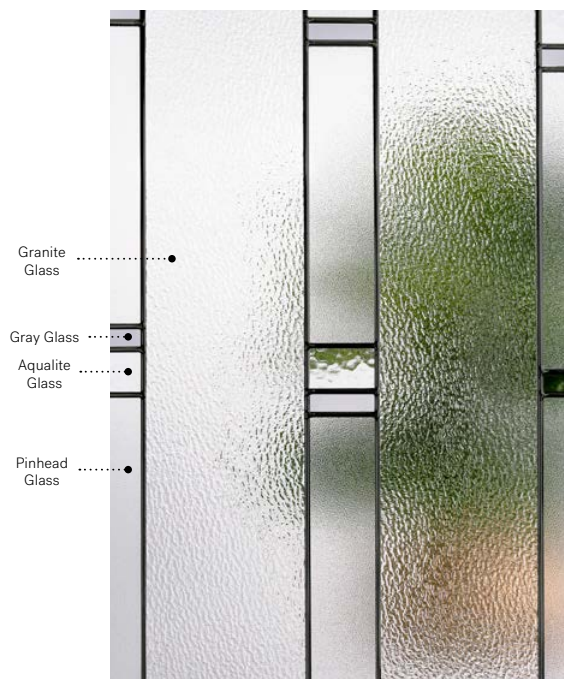

Ophir

Borrowing design cues from Craftsman style Stained Glass, this unique model is a perfect match with rich and classic stone houses. With its bold mix of strong textures punctuated by gray glass inserts, Ophir will be the centerpiece of your homes facade.

Stained Glass: Aqualite glass, gray glass, Granite glass and Pinhead glass.

Coming: Zinc or patina.

Frames: Contemporary or Novapvc.

Sidelites and transom: Looks great accompanied by Pinhead glass. Available in custom sizes.

Privacy Level

4/5

PRIVATE

Frames	22" x 64"	22" x 48"	22" x 36"	22" x 17"	22" x 14 7/16"
Contemporary	10-388-060 | Zinc | Pat. | 002 | 005	10-388-057 | Zinc | Pat. | 002 | 005	10-388-050 | Zinc | Pat. | 002 | 005	10-388-259 | Zinc | Pat. | 002 | 005	10-388-260 | Zinc | Pat. | 002 | 004
Novapvc	10-388-060 | 001 | 004	10-388-057 | 001 | 004	10-388-050 | 001 | 004	10-388-259 | 001 | 004	10-388-260 | 001 | 003

Frames	7" x 64"	8" x 48"	8" x 36"
Contemporary	10-388-005 | Zinc | Pat. | 002 | 005	10-388-017 | Zinc | Pat. | 002 | 004	10-388-010 | Zinc | Pat. | 002 | 005
Novapvc	10-388-005 | 001 | 004	10-388-017 | 001 | 003	10-388-010 | 001 | 004