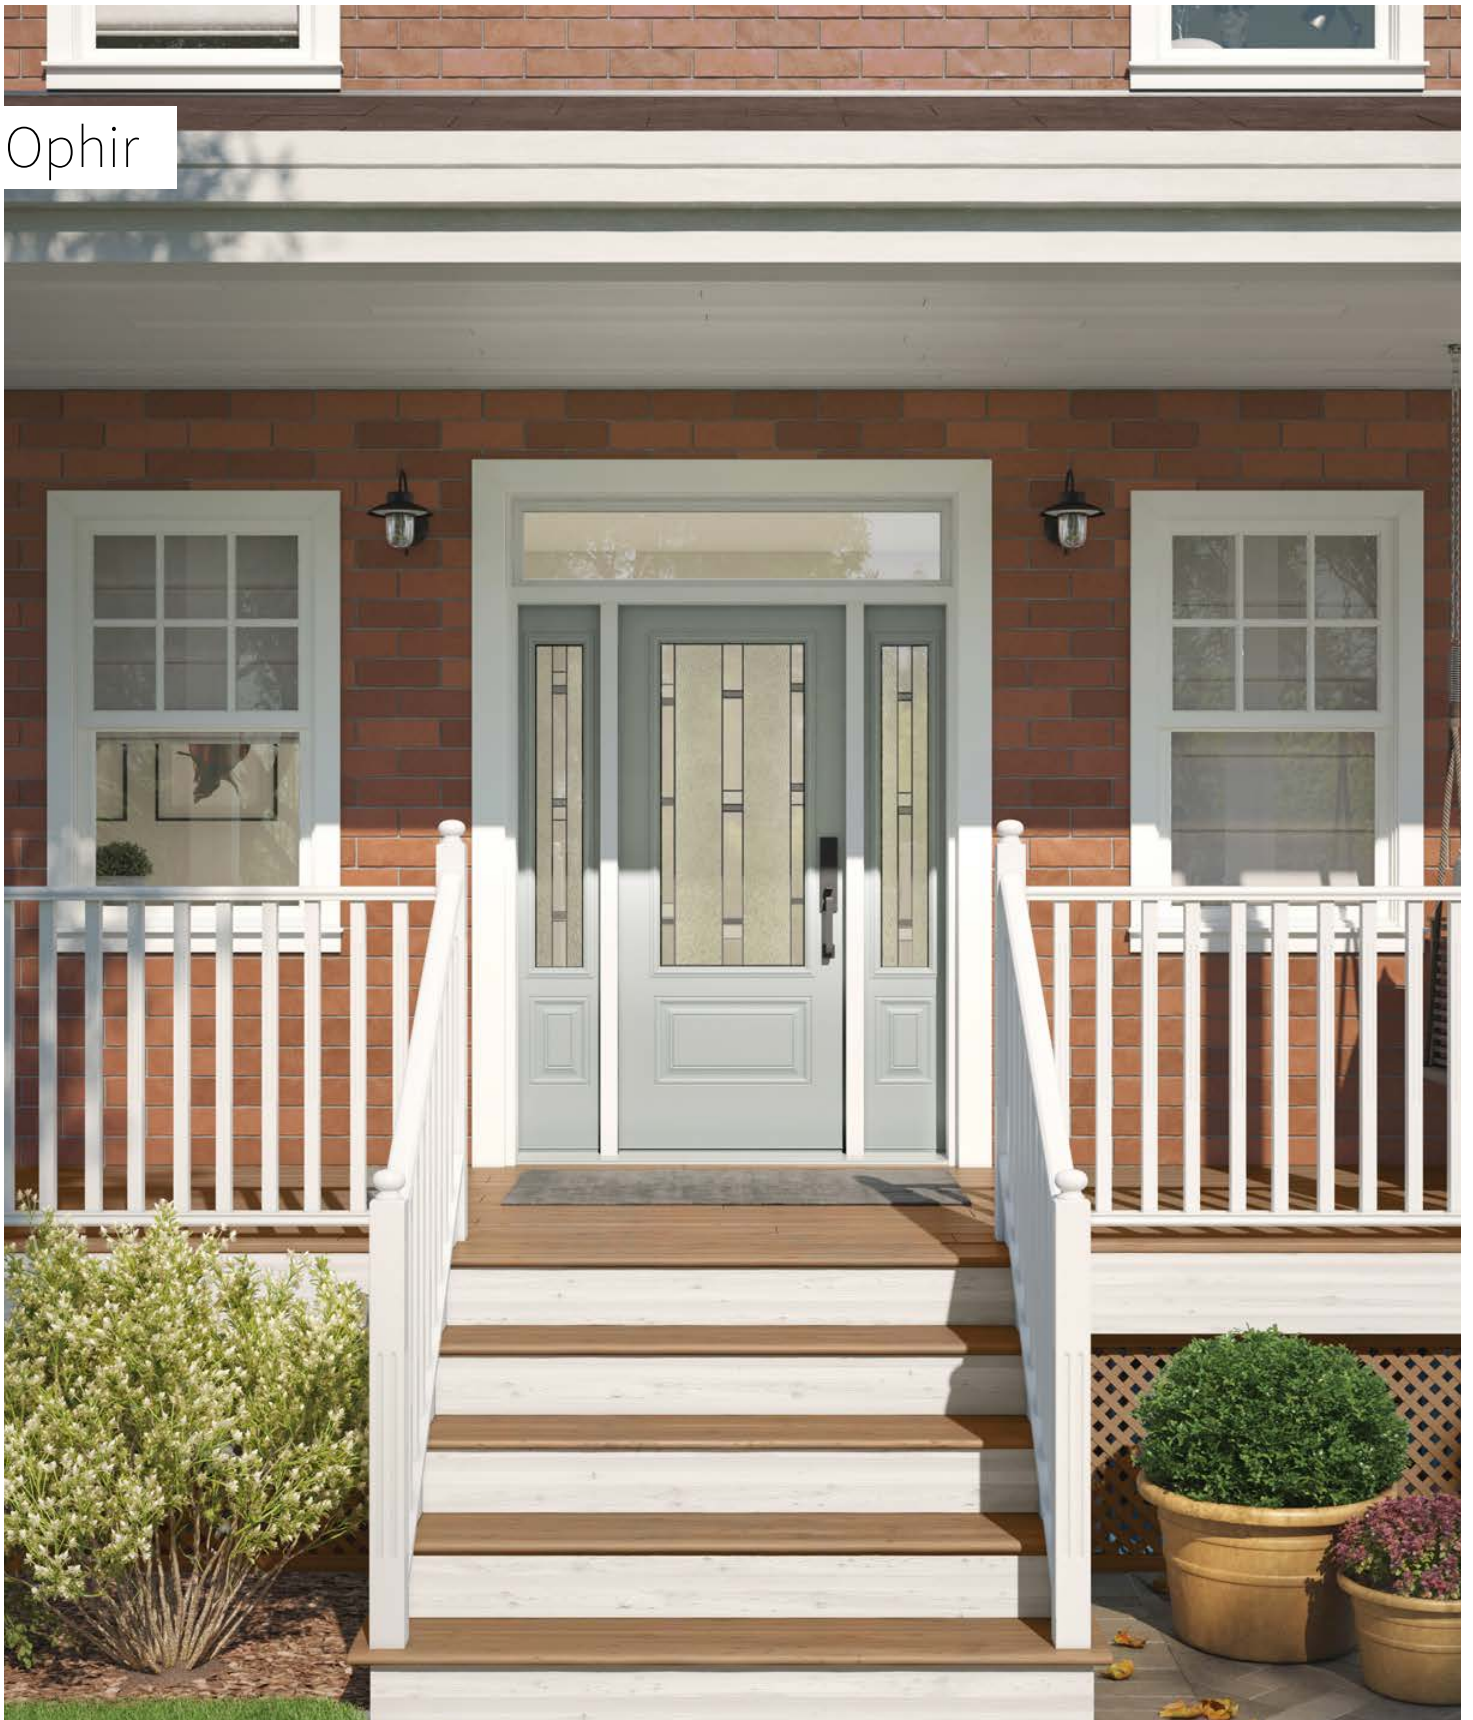

CLASSIC

Ophir

Orleans steel door p.19. Ophir 22"×48" doorglass with 8"×48" sidelites p.87.