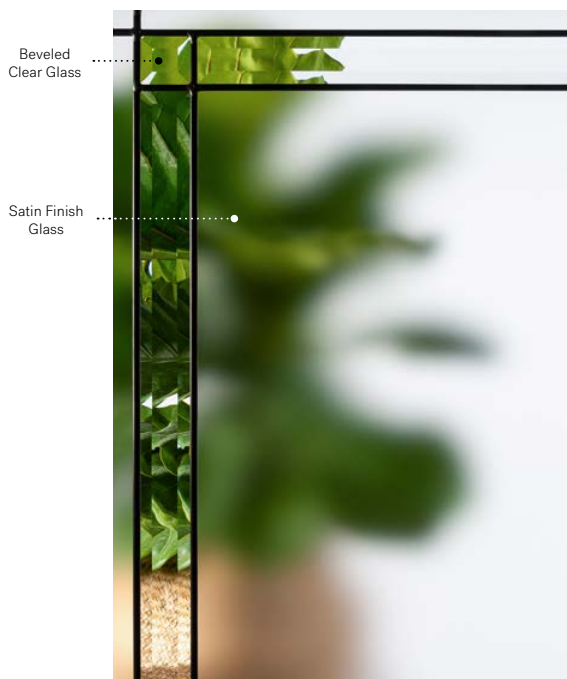

Winchester

Classic style doorglass in its simplest form. Sleek and balanced, Winchester offers a rich, contrasting mix of Clear and Satin finish glass with black patina caming. With its elegant beveled clear glass border, Winchester provides both privacy and visibility.

Stained Glass: Satin finish glass, beveled clear glass.

Baguettes: Patina.

Frames: Contemporary or Novapvc.

Sidelites and transom: Looks great accompanied by Satin finish glass.

Available in custom sizes.

Privacy Level **3/5**
SEMI-PRIVATE