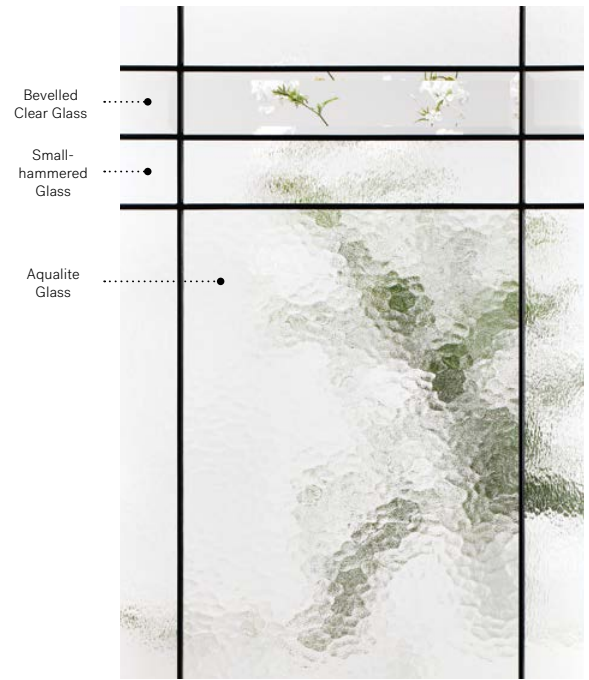

# Celeste

Orleans steel door with Prestige Mouldings p.19. Celeste 22" x 48" doorglass with 8" x 48" sidelite p.69.

# Celeste

Celeste juxtaposes different types of glass within its patina coming, creating a delicate geometric pattern with a refined and balanced light effect.

**Stained glass:** Bevelled clear glass, Small-hammered glass and Aqualite glass.

**Coming:** Patina.

**Frames:** Contemporary, Novapvc or Stainable.

**Sidelites and transom:** Looks great accompanied by Clear glass.

Available in custom sizes.

Privacy Level **3/5**  
SEMI-PRIVATE

Frames	22"×64"	22"×48"	22"×36"	22"×17"	22"×14 7/16"
Contemporary	10-367-060-003	10-367-057-003	10-367-050-003	10-367-259-003	10-367-260-003
Novapvc	10-367-060-001	10-367-057-001	10-367-050-001	10-367-259-001	10-367-260-001
Stainable	10-367-060-002	10-367-057-002	10-367-050-002	10-367-259-002	10-367-260-002