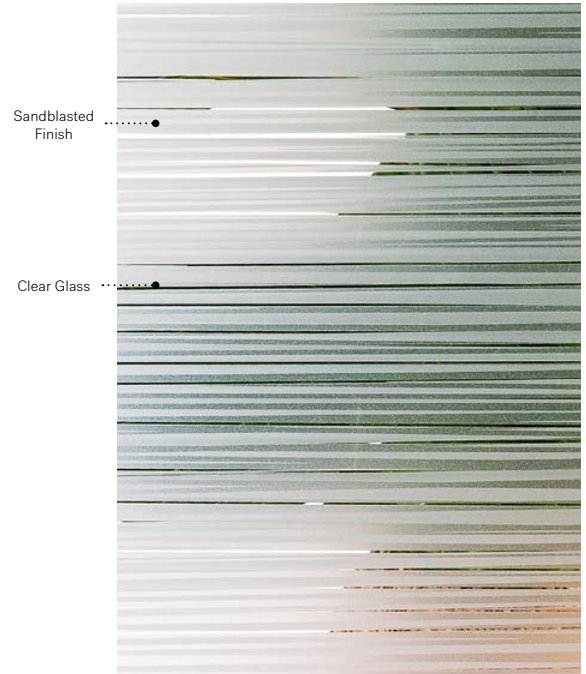

Kira

Two layers of fine, Sandblasted finish lines overlap to create a natural looking pattern that provides a good degree of privacy. Kira delicately filters light and fills your entrance with a sense of calm.

Silkscreened glass: Dual layered Sandblasted finish on clear glass.

Frames: Contemporary or Novapvc.

Sidelites and transom: Looks great accompanied by Sandblasted finish or Clear glass.

Privacy Level **3/5**
SEMI-PRIVATE