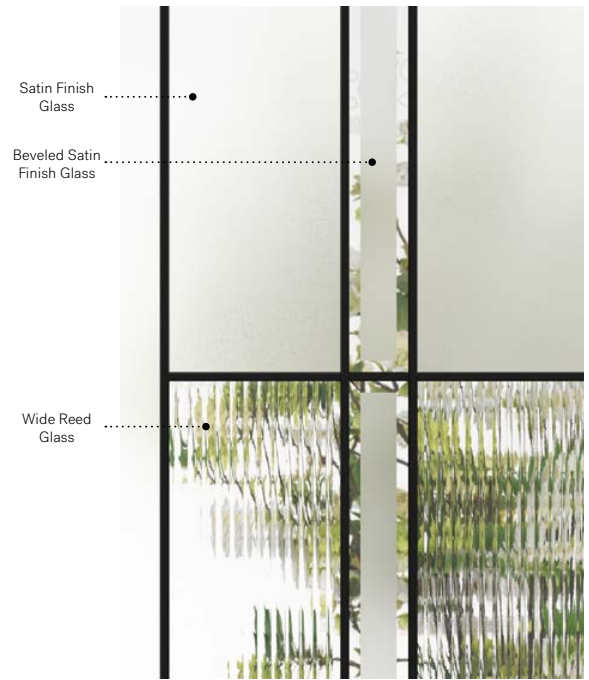

Nobel

A sophisticated looking stained glass designed for today's architectural styles. This model expresses all its nobility thanks to a bold composition and contrasting textures. Nobel will enhance contemporary or classic style single-family homes.

Stained Glass: Satin finish glass, Beveled Satin finish glass and Wide Reed glass.
Caming: ¼" wide flat Patina caming.
Frames: Contemporary or Novapvc.
Sidelites and transom: Looks great accompanied by Satin finish glass.
Available in custom sizes.

Privacy Level **3/5**
SEMI-PRIVATE