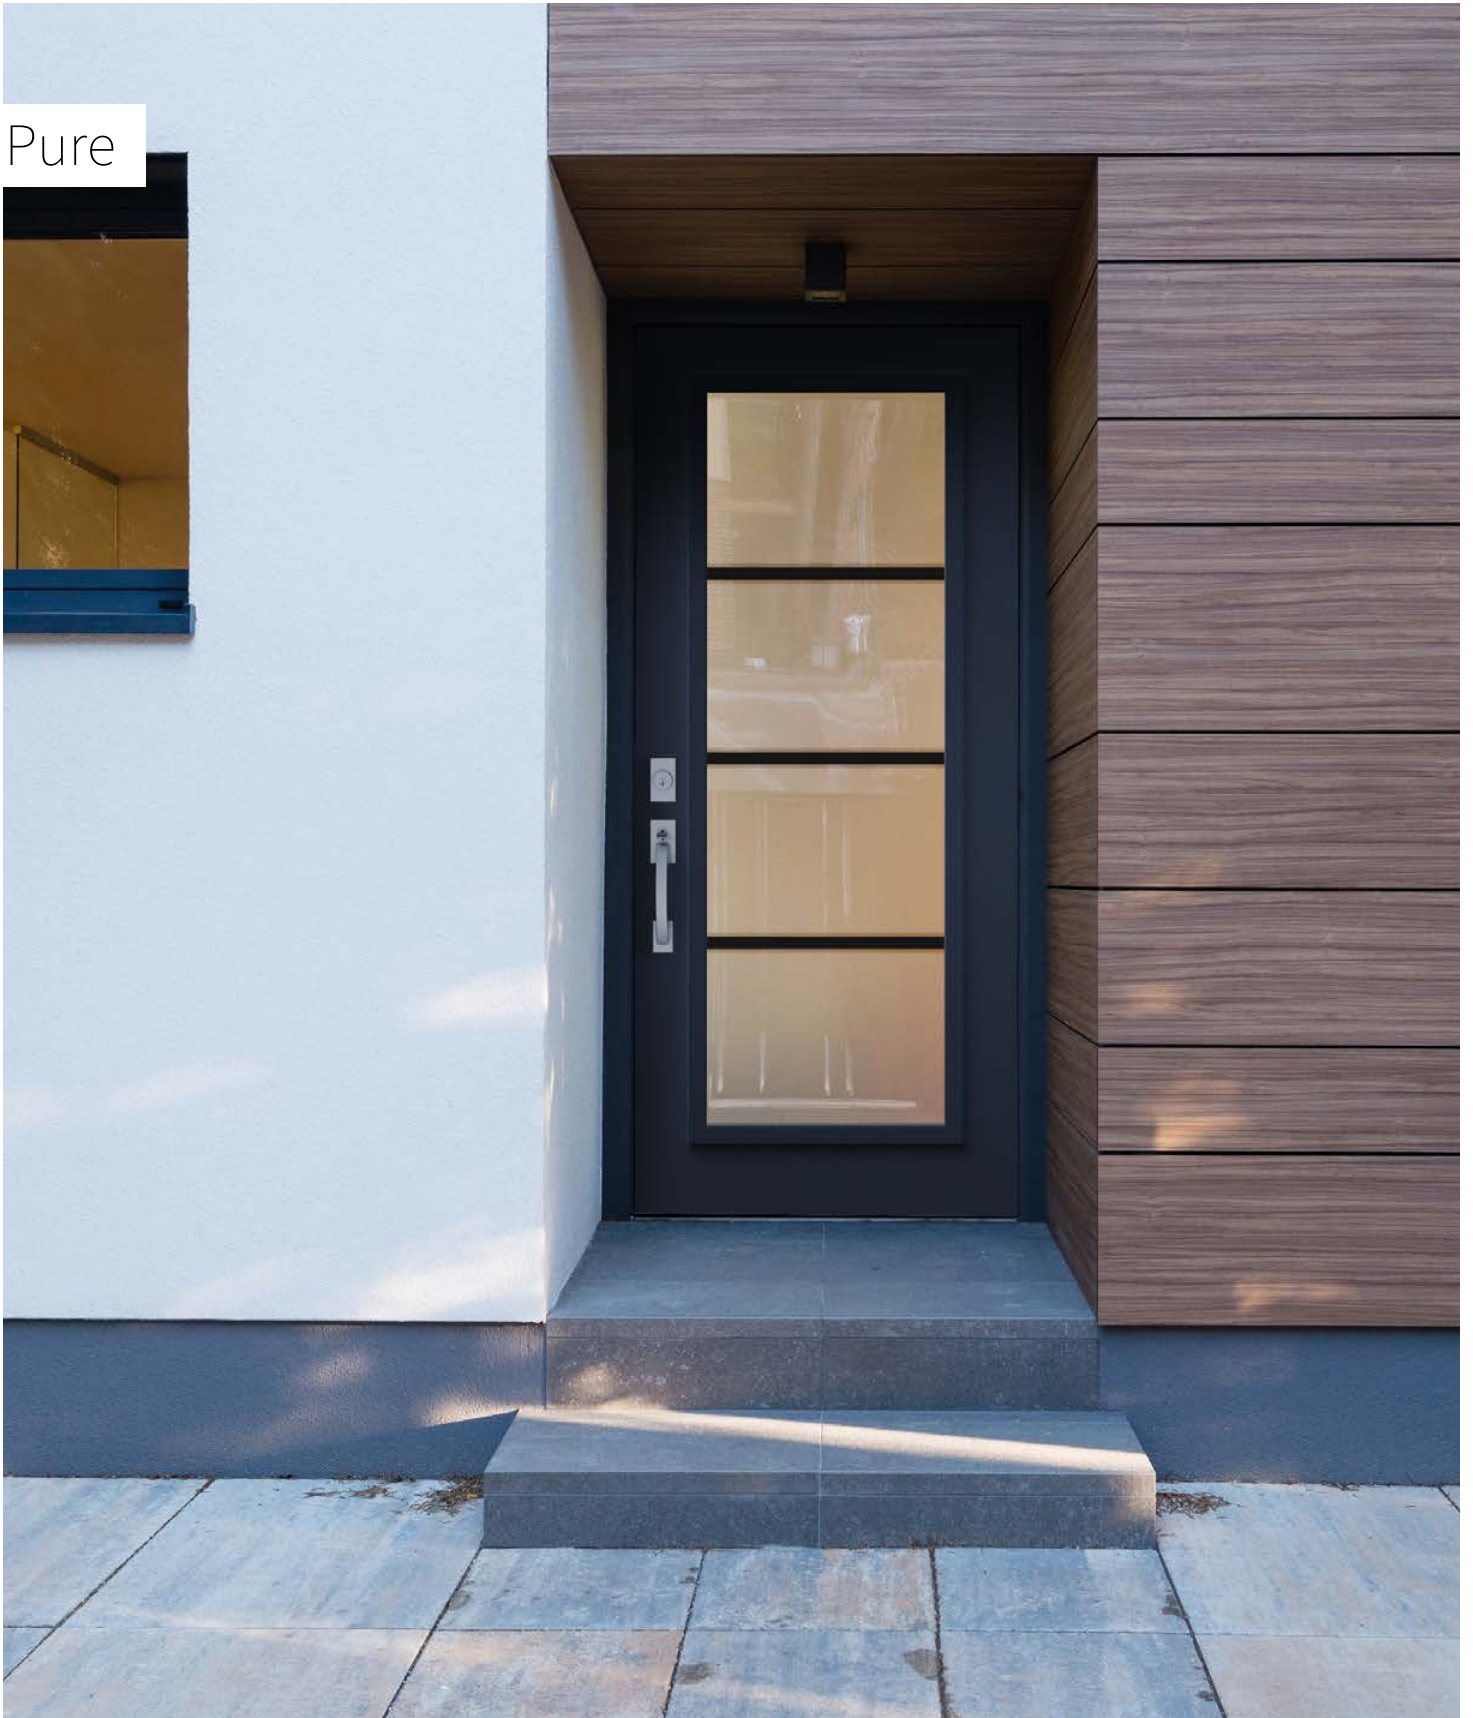

CONTEMPORARY

Pure

Uno steel door. Pure 22"×64" doorglass p.51.