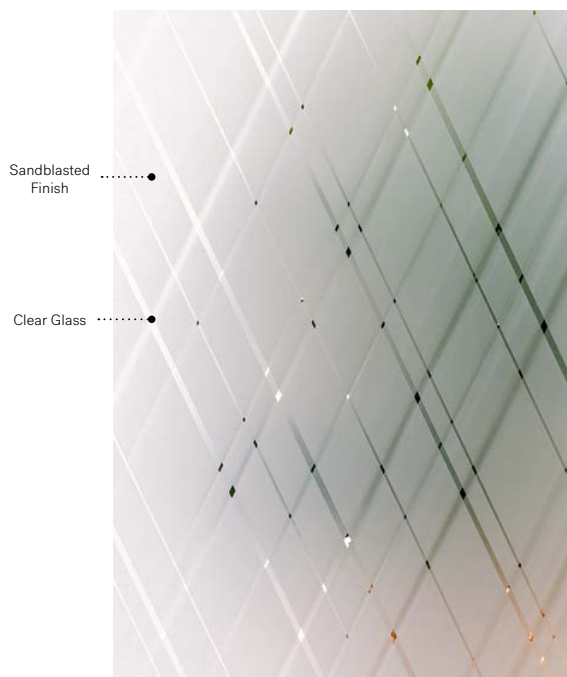

Arum

Arum offers the simplicity of Sandblasted finish glass with an elegant design and a high degree of privacy. Fine diagonal lines intertwine to create a pattern that will enhance the look of your home for both renovation and new construction projects.

Silkscreened glass: Dual layered Sandblasted finish on clear glass.

Frames: Contemporary or Novapvc.

Sidelites and transom: Looks great accompanied by Sandblasted finish or Clear glass.

Privacy Level

4/5

PRIVATE

Frames	22" x 64"	22" x 48"	22" x 36"	22" x 17"	22" x 14 7/16"
Contemporary	07-383-060-002	07-383-057-002	07-383-050-002	07-383-259-002	07-383-260-002
Novapvc	07-383-060-001	07-383-057-001	07-383-050-001	07-383-259-001	07-383-260-001

Frames	7" x 64"	8" x 48"	8" x 36"	13 7/8" x 79" Tip-to-tip
Contemporary	07-383-005-002	07-383-017-002	07-383-010-002	07-383-211-001
Novapvc	07-383-005-001	07-383-017-001	07-383-010-001