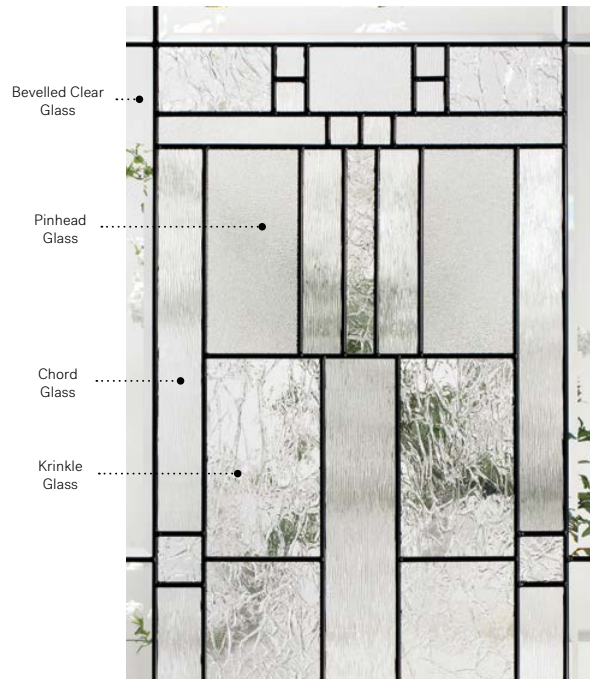

Cachet

Cachet's Prairie-style design blends four striking textures to make your home stand out. On sunny days, enjoy a dazzling light effect in your entryway.

Stained glass: Bevelled clear glass, Krinkle glass, Chord glass and Pinhead glass.

Caming: Zinc or Patina.

Frames: Contemporary, Novapvc or Stainable.

Sidelites and transom: Looks great accompanied by Pinhead glass.

Available in custom sizes.

Privacy Level **3/5**
SEMI-PRIVATE

Frames	22"×64"	22"×48"	22"×36"	22"×17"	22"×14 5/8"
	Zinc Pat.	Zinc Pat.	Zinc Pat.	Zinc Pat.	Zinc Pat.
Contemporary	10-230-060-013 | 014	10-230-057-024 | 025	10-230-050-024 | 025	10-230-259-010 | 011	10-230-260-010 | 011
Novapvc	10-230-060-002 | 001	10-230-057-003 | 001	10-230-050-003 | 001	10-230-259-002 | 001	10-230-260-001 | 002
Stainable	10-230-060-005 | 011	10-230-057-005 | 006	10-230-050-005 | 006	10-230-259-007 | 006	N/A

Frames	7"×64"	8"×48"	8"×36"	13 7/8"×79" Tip-to-tip
	Zinc Pat.	Zinc Pat.	Zinc Pat.	Zinc Pat.
Contemporary	10-230-005-013 | 014	10-230-017-018 | 019	10-230-010-020 | 021	10-230-211-002 | 001
Novapvc	10-230-005-002 | 001	10-230-017-003 | 001	10-230-010-003 | 001	
Stainable	10-230-005-011 | 010	10-230-017-005 | 006	10-230-010-005 | 006