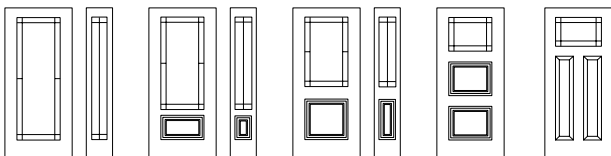

Perimeter Grill

22" x 64"
20" x 64"
7" x 64"
22" x 48"
8" x 48"
22" x 36"
8" x 36"
22" x 17"
22" x 14 7/16"

Custom Configurations

Create a custom configuration with your choice of split, color, and grill profile, in the size that fits your project.