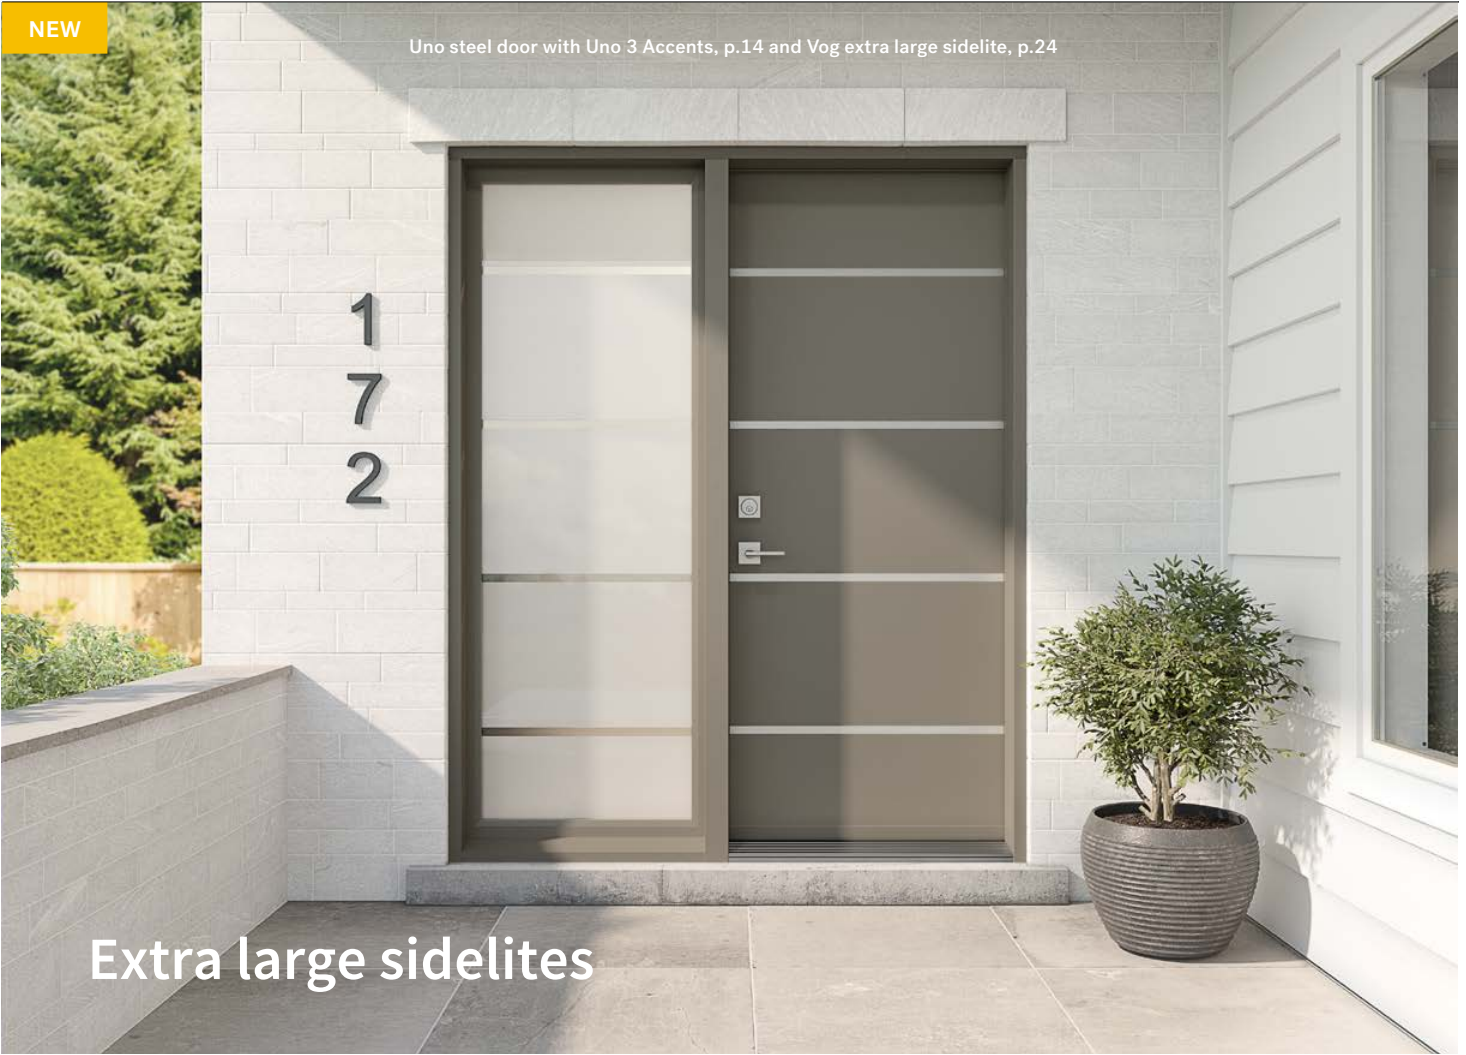

NEW

Uno steel door with Uno 3 Accents, p.14 and Vog extra large sidelite, p.24

Extra large sidelites