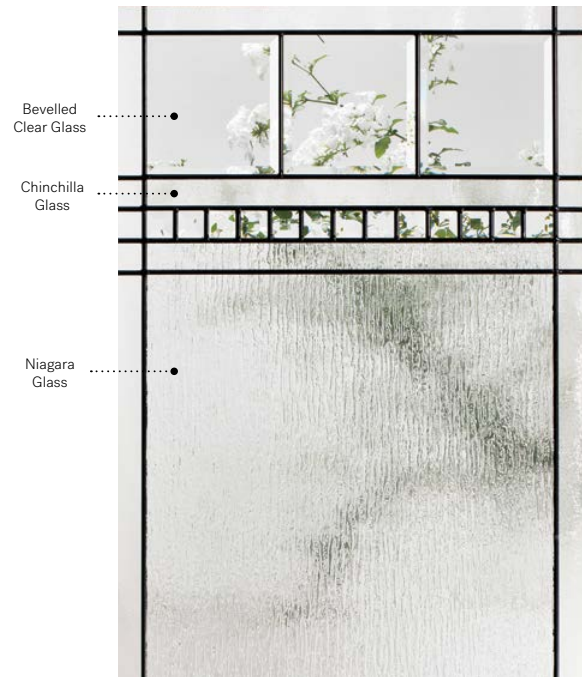

# Chanelle

Orleans steel door p.19. Chanelle 22"×48" doorglass with 8"×48" sidelite p.71.

# Chanelle

Chanelle will bring a stately, elegant and timeless touch to any home, classic or modern. With clean lines and bright bevels, it creates stunning light effects.

**Stained glass:** Chinchilla glass, bevelled clear glass and Niagara glass.

**Caming:** Patina.

**Frames:** Contemporary, Novapvc or Stainable.

**Sidelites and transom:** Looks great accompanied by Niagara glass.

Available in custom sizes.

Privacy Level **3/5**  
SEMI-PRIVATE

<b>Frames</b>	22" x 64"	22" x 48"	22" x 36"	22" x 17"	22" x 14 7/16"
<b>Contemporary</b>	10-308-060-003	10-308-057-005	N/A	10-308-259-003	10-308-260-001
<b>Novapvc</b>	10-308-060-001	10-308-057-003	10-308-050-003	10-308-259-001	N/A
<b>Stainable</b>	10-308-060-002	10-308-057-004	10-308-050-004	10-308-259-002	N/A