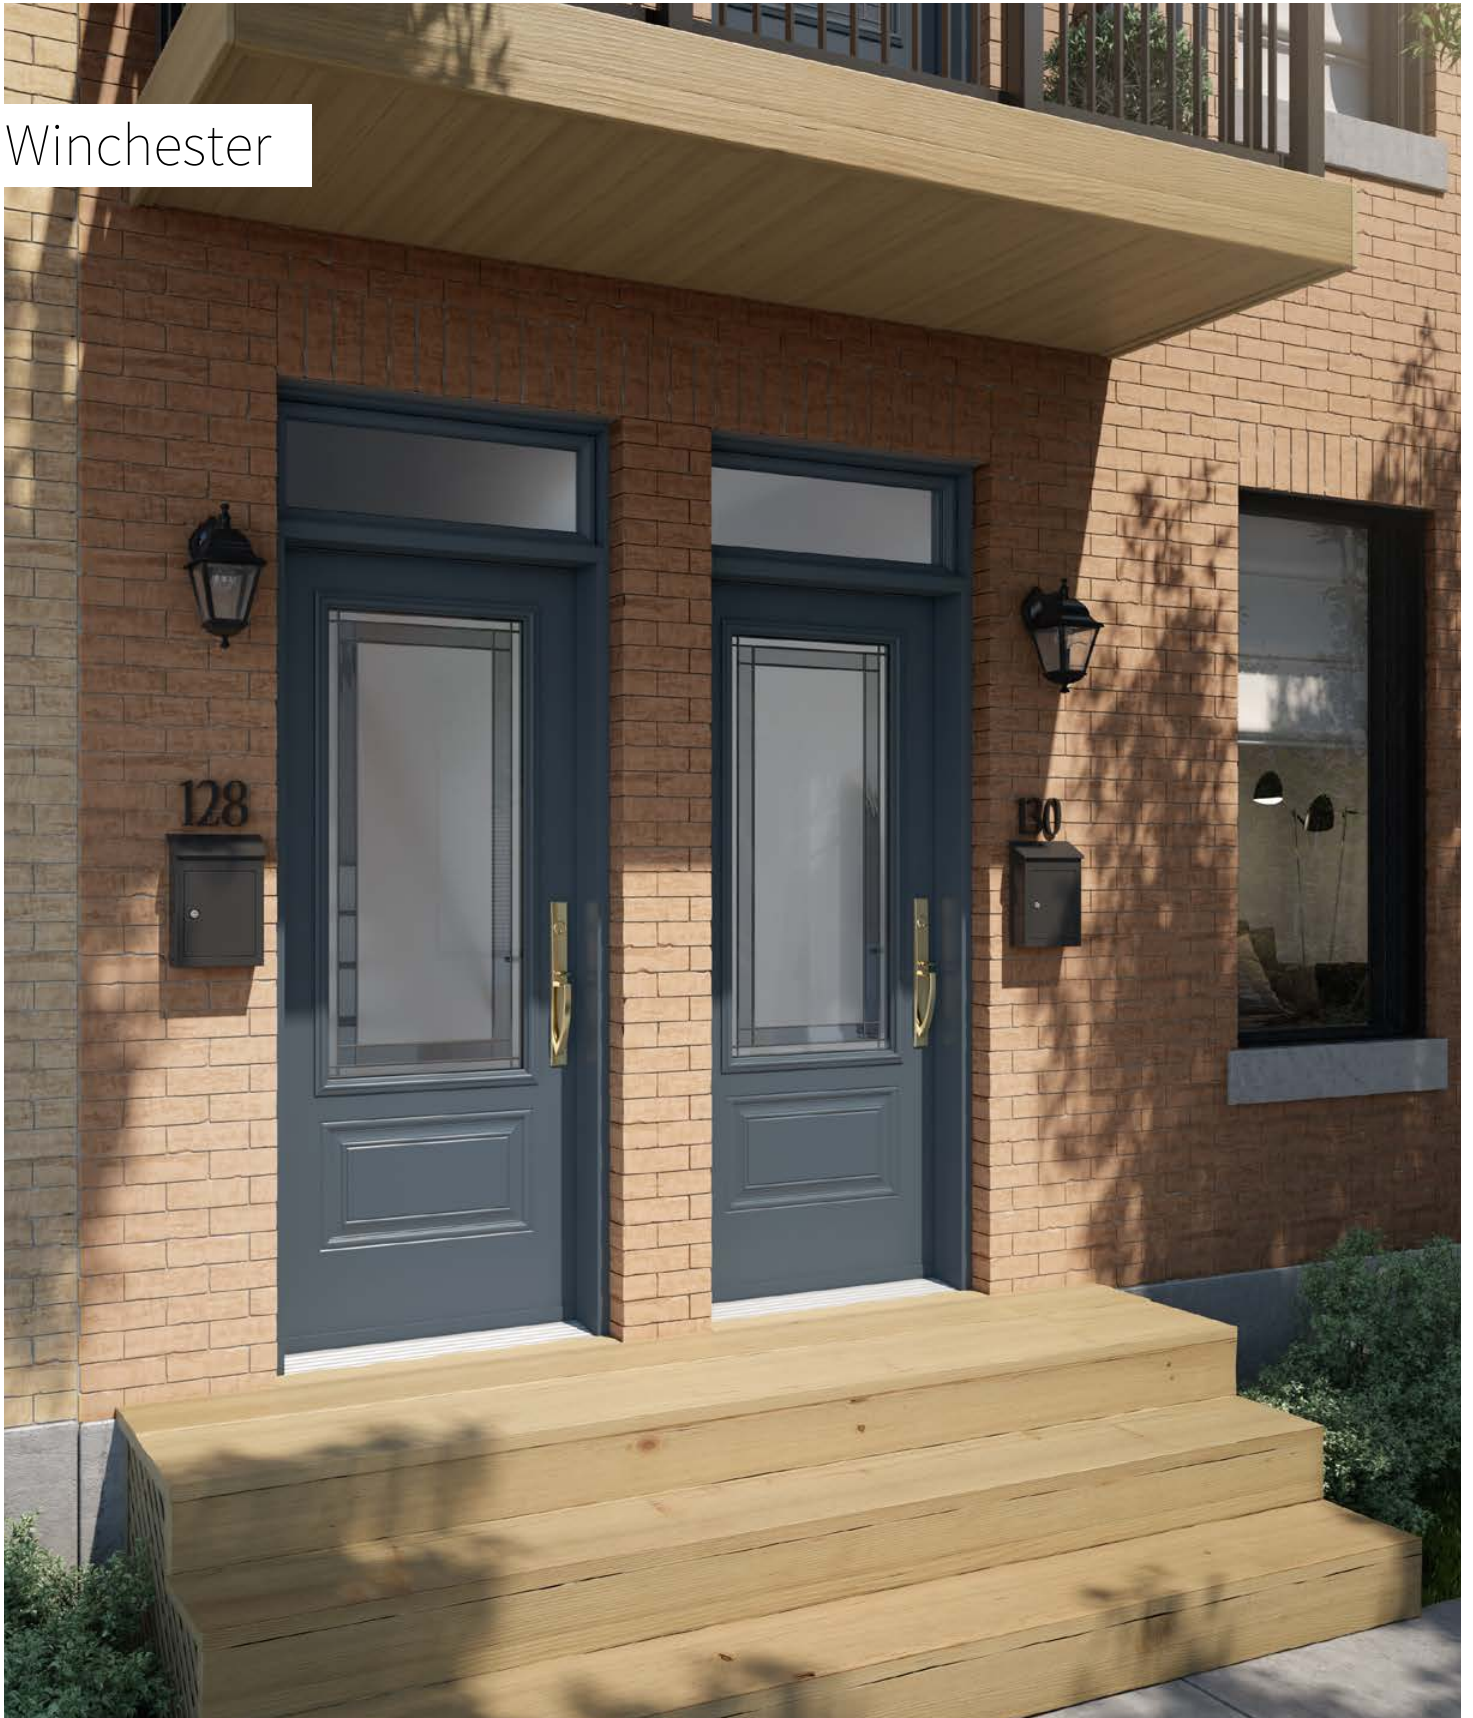

CLASSIC

Winchester

Orleans steel door p.19. Winchester 22" x 48" doorglass p.95. Satin finish glass transom.