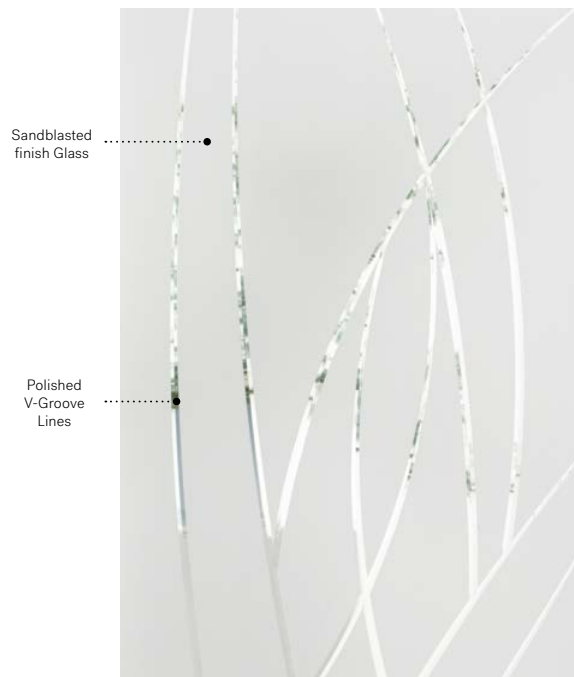

Alys

Alys' V-Groove design suggests motion and is at once natural and abstract, bringing your entryway to life with its dynamic composition.

V-Groove: Polished V-Groove lines on Sandblasted finish glass.

Frames: Contemporary, Novapvc or Stainable.

Sidelites and transom: Looks great accompanied by Sandblasted finish glass.
Available in custom sizes.

Privacy Level

4/5

PRIVATE