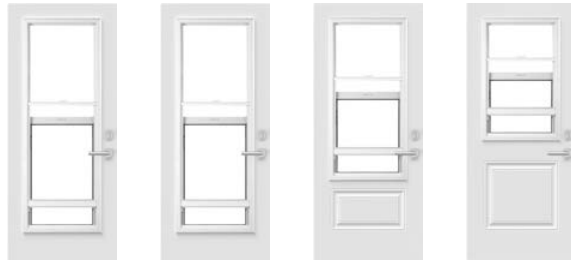

Elevation

Mechanically assisted venting unit

Ease-of-use and unmatched decorative designs make the Elevation a unique venting unit with a wide selection of decorative options. Its counterweight system is easy to operate with minimal effort for better, safer control.

Clear Glass	22"×64"	20"×64"	22"×48"	22"×36"
Low E/Argon	24-079-060-002	24-079-038-002	24-079-057-001	24-079-050-001