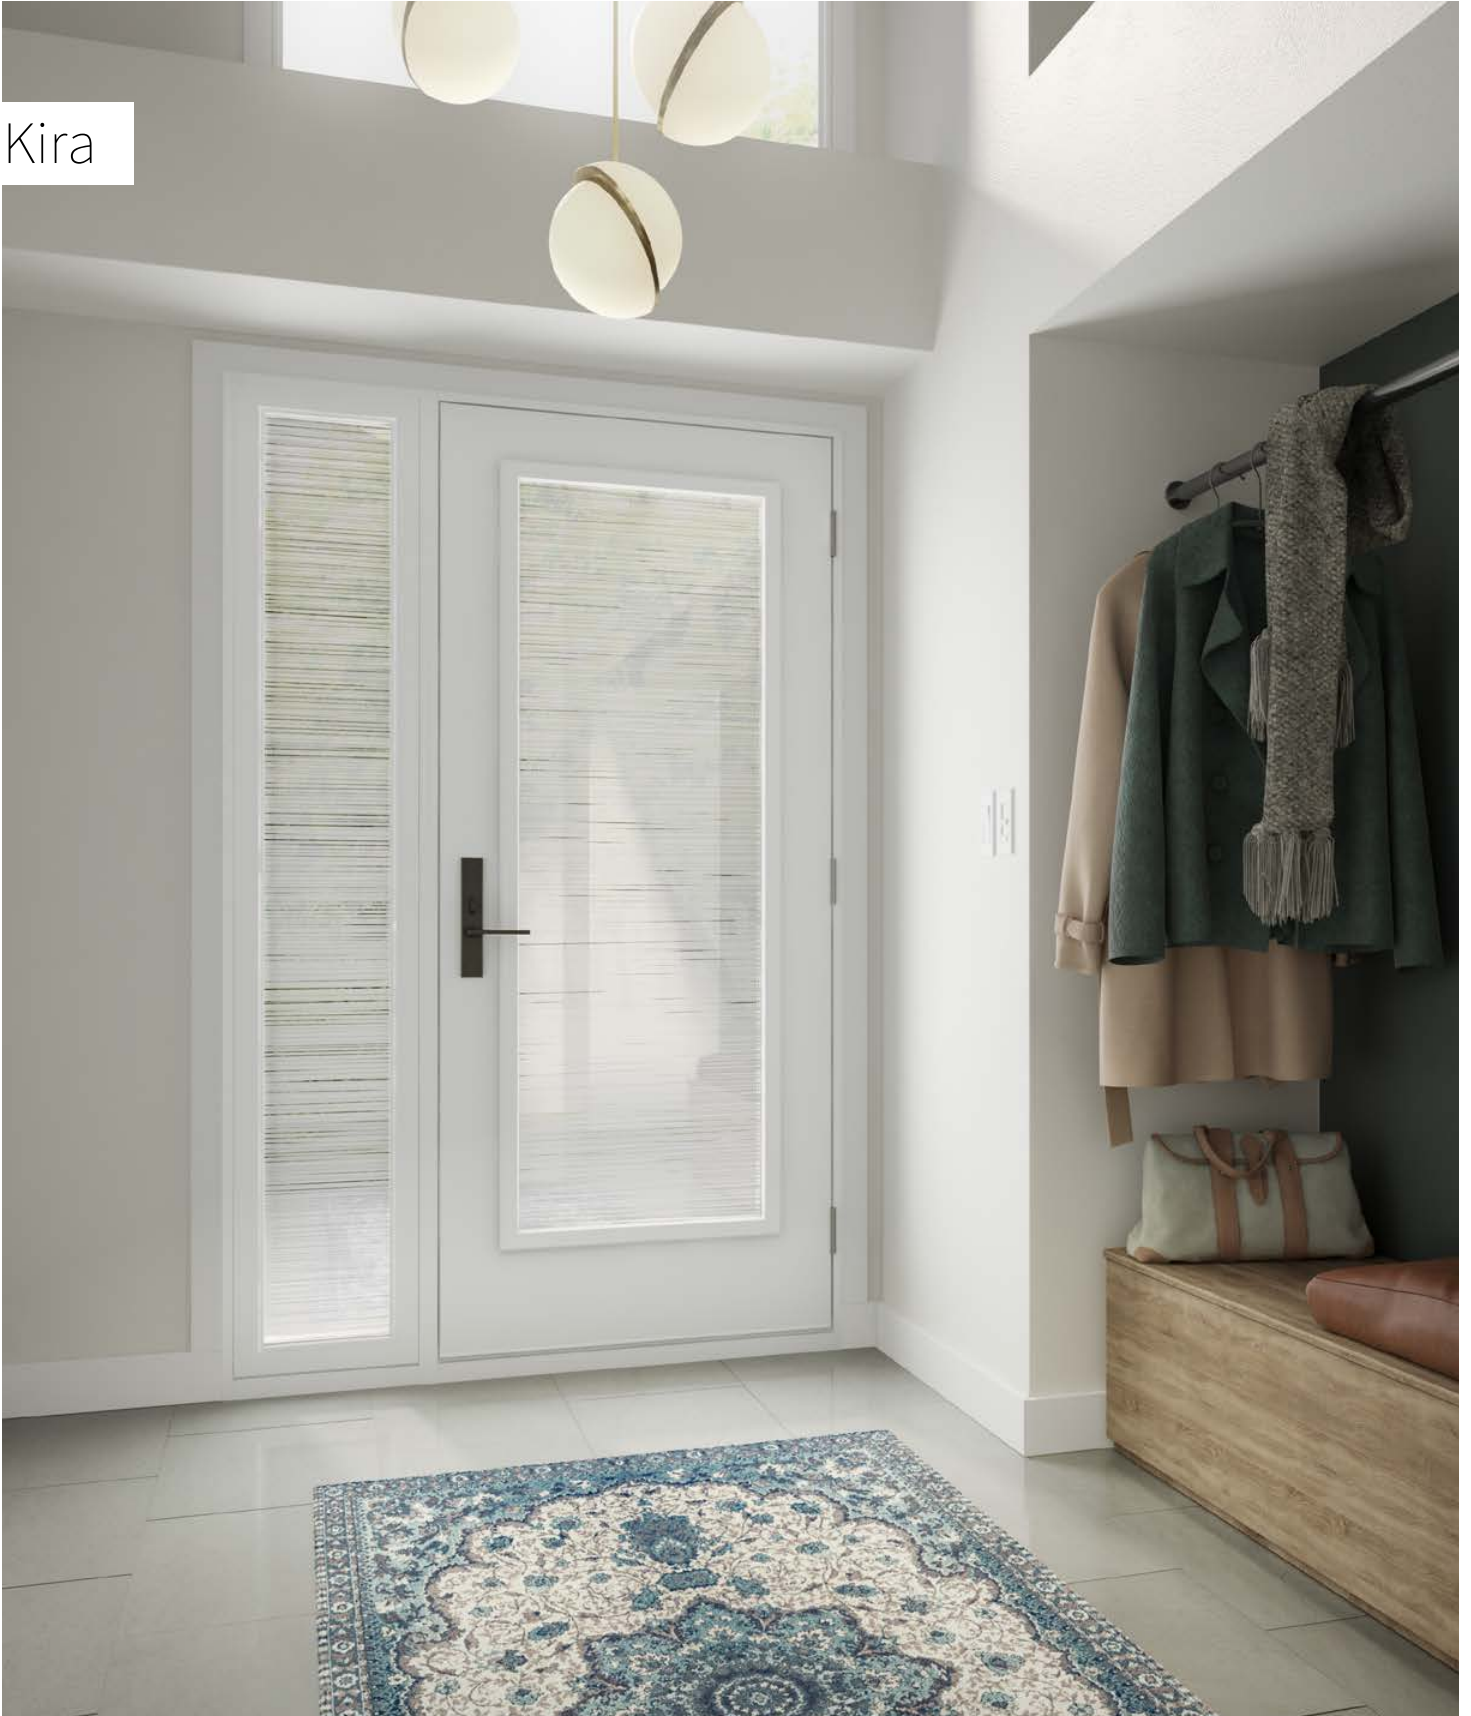

Frames	7" x 64"	8" x 48"	8" x 36"
Contemporary	07-398-005-005	07-398-017-005	07-398-010-005
Novapvc	07-398-005-001	07-398-017-001	07-398-010-001

Kira

Uno steel door. Kira 22" x 64" doorglass with 13 7/8" x 79" sidelite p.43.