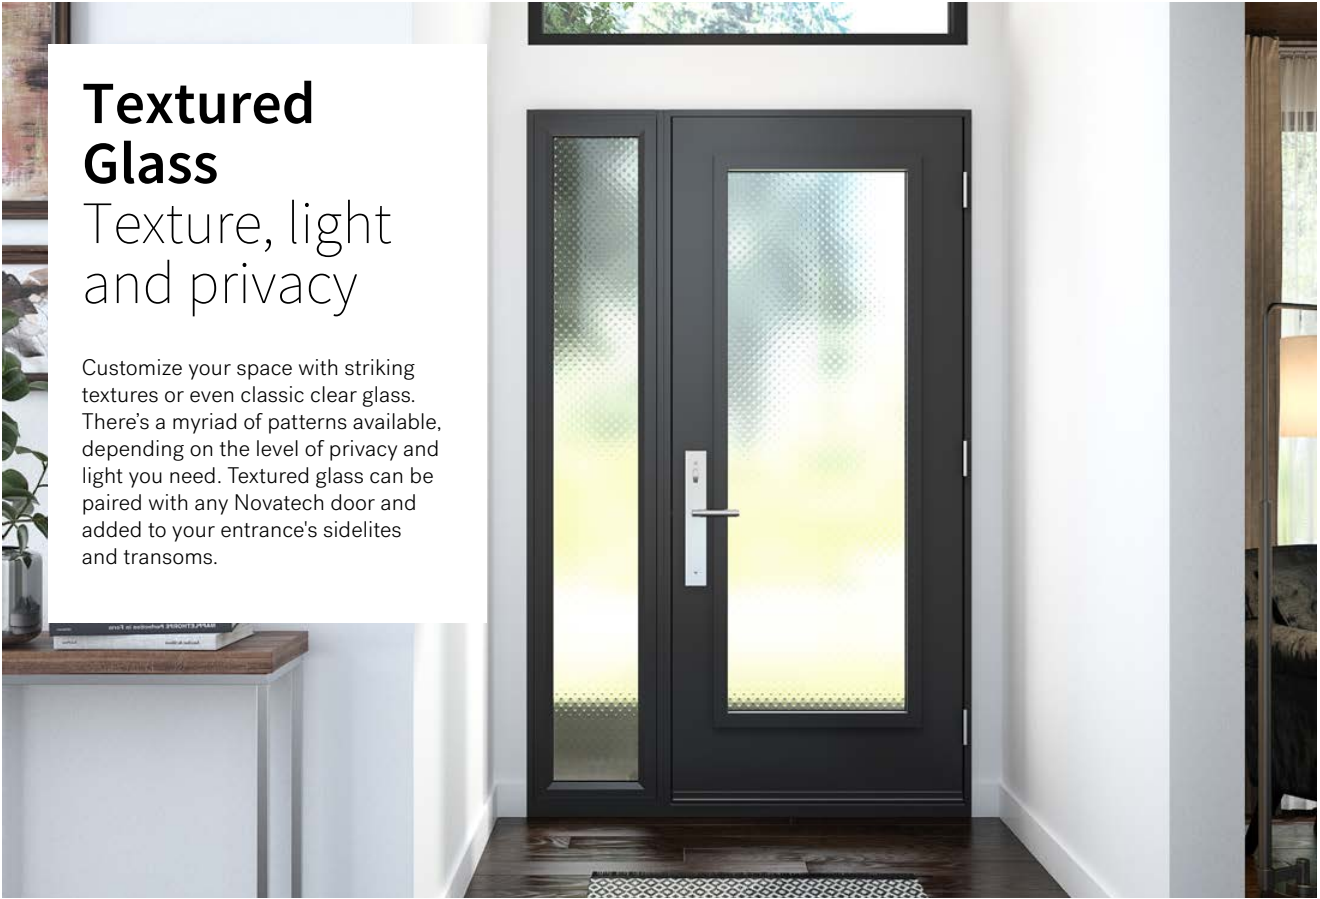

Textured Glass

Texture, light and privacy

Customize your space with striking textures or even classic clear glass. There's a myriad of patterns available, depending on the level of privacy and light you need. Textured glass can be paired with any Novatech door and added to your entrance's sidelites and transoms.

Fluid SEMI-PRIVATE 3/5