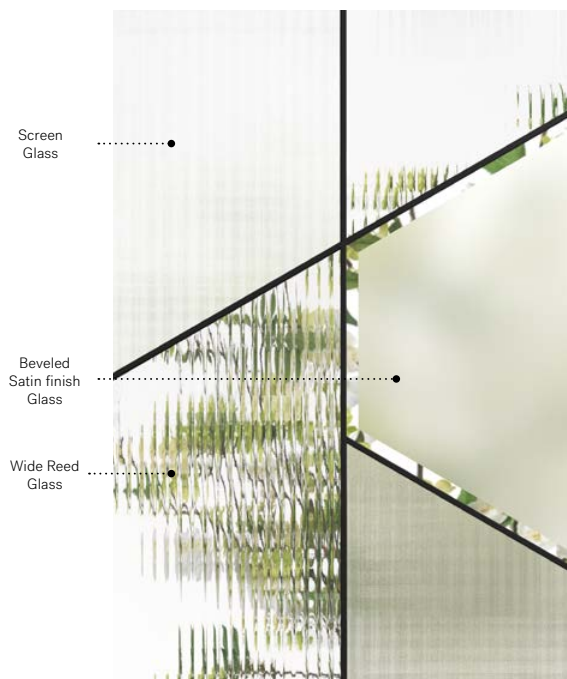

# Bolero

Uno steel door. Bolero 22" x 64" doorglass p.37.

# Bolero

A dance of retro and modern textures assembled in dynamic geometric shapes. With its daring composition that will not go unnoticed, Bolero sets the tone for your “mid-century modern” or contemporary style home and pairs perfectly with your Scandinavian-inspired furniture and accessories.

Privacy Level **3/5**  
SEMI-PRIVATE

Frames	22" x 64"	22" x 48"
Contemporary	10-394-060-005	10-394-057-005
Novapvc	10-394-060-001	10-394-057-001

Edge

Uno steel door. Edge 22"×64" doorglass with 13½"×79" sidelite p.38.