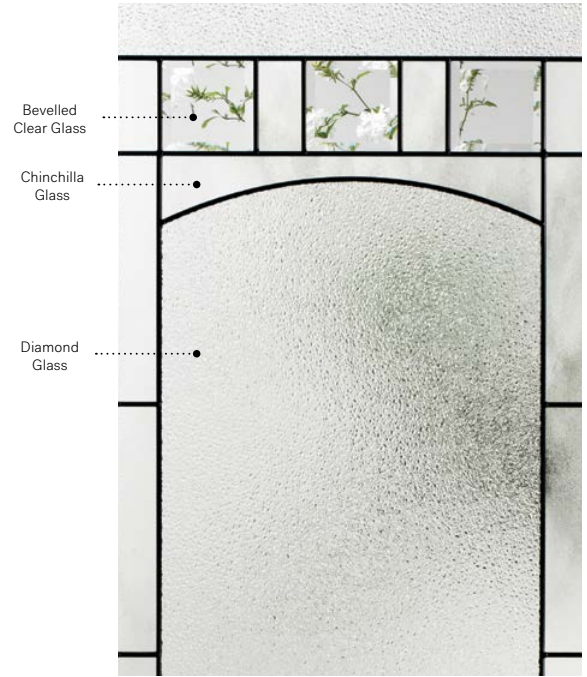

Bistro

With its arched central piece crowned by bevelled clear glass, Bistro offers a consistently classic and natural look. Bistro will rejuvenate any exterior.

Stained glass: Chinchilla glass, bevelled clear glass and Diamond glass.

Caming: Zinc or Patina.

Frames: Contemporary, Novapvc or Stainable.

Sidelites and transom: Looks great accompanied by Chinchilla glass.

Available in custom sizes.

Privacy Level **3/5**
SEMI-PRIVATE