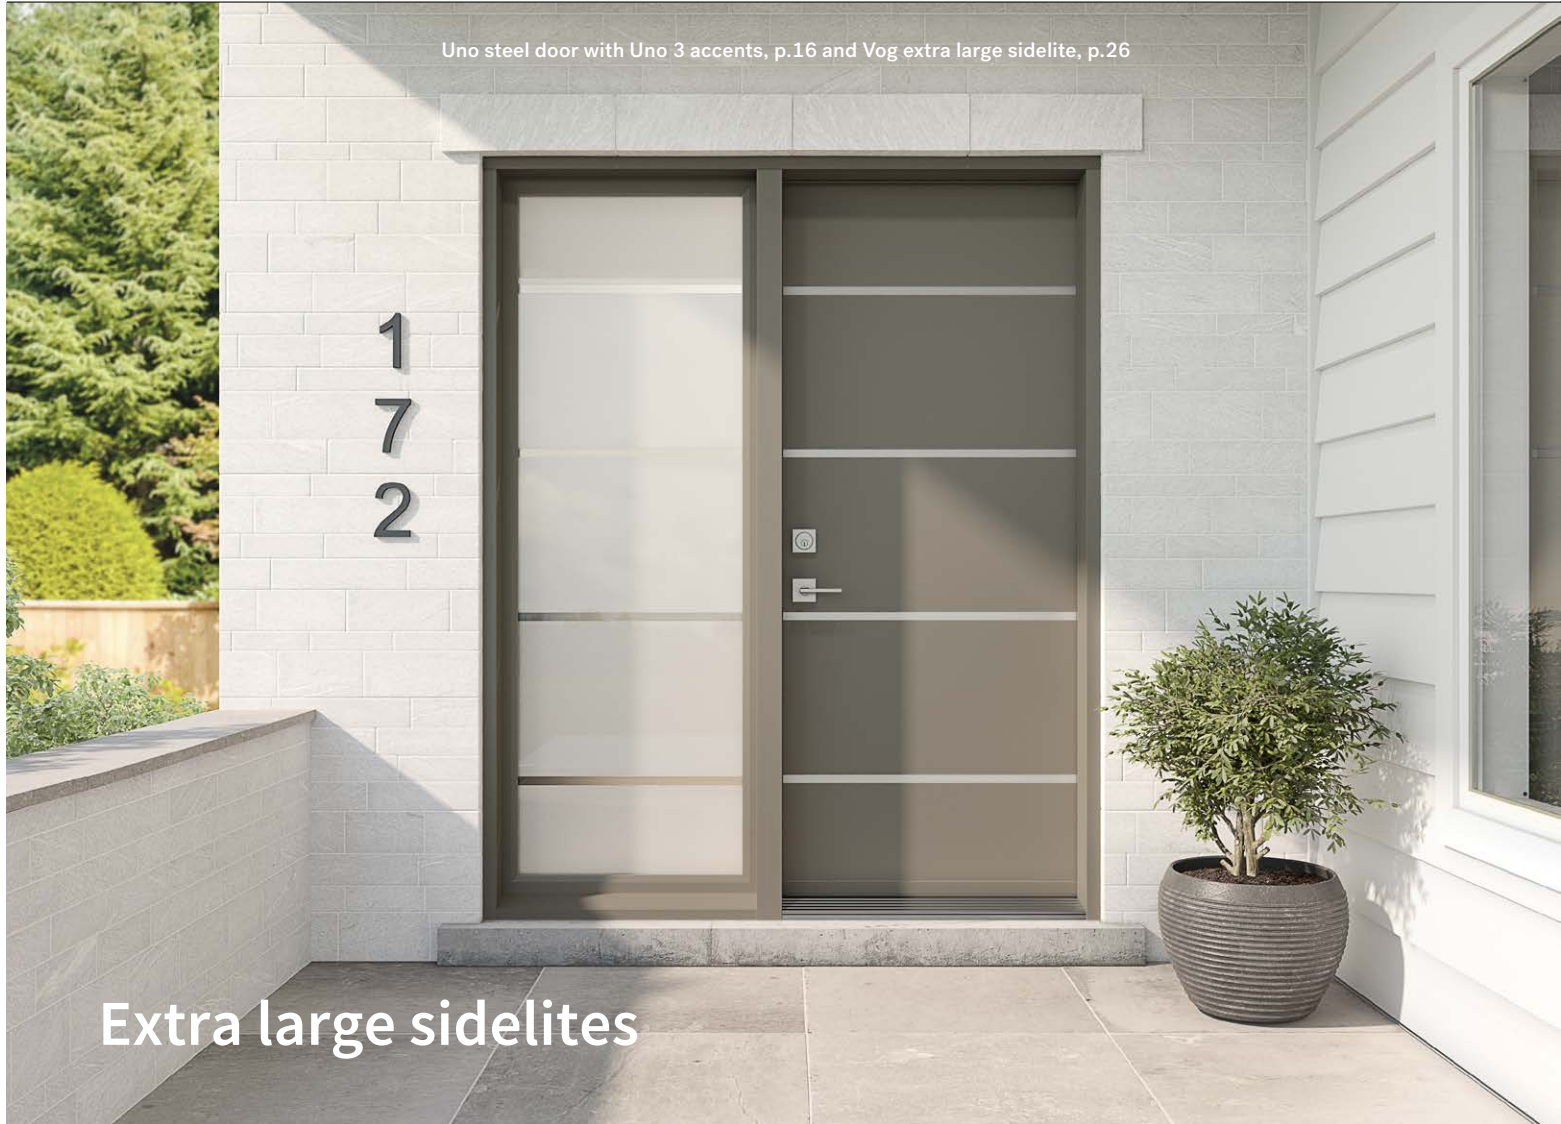

Uno steel door with Uno 3 accents, p.16 and Vog extra large sidelite, p.26

Extra large sidelites