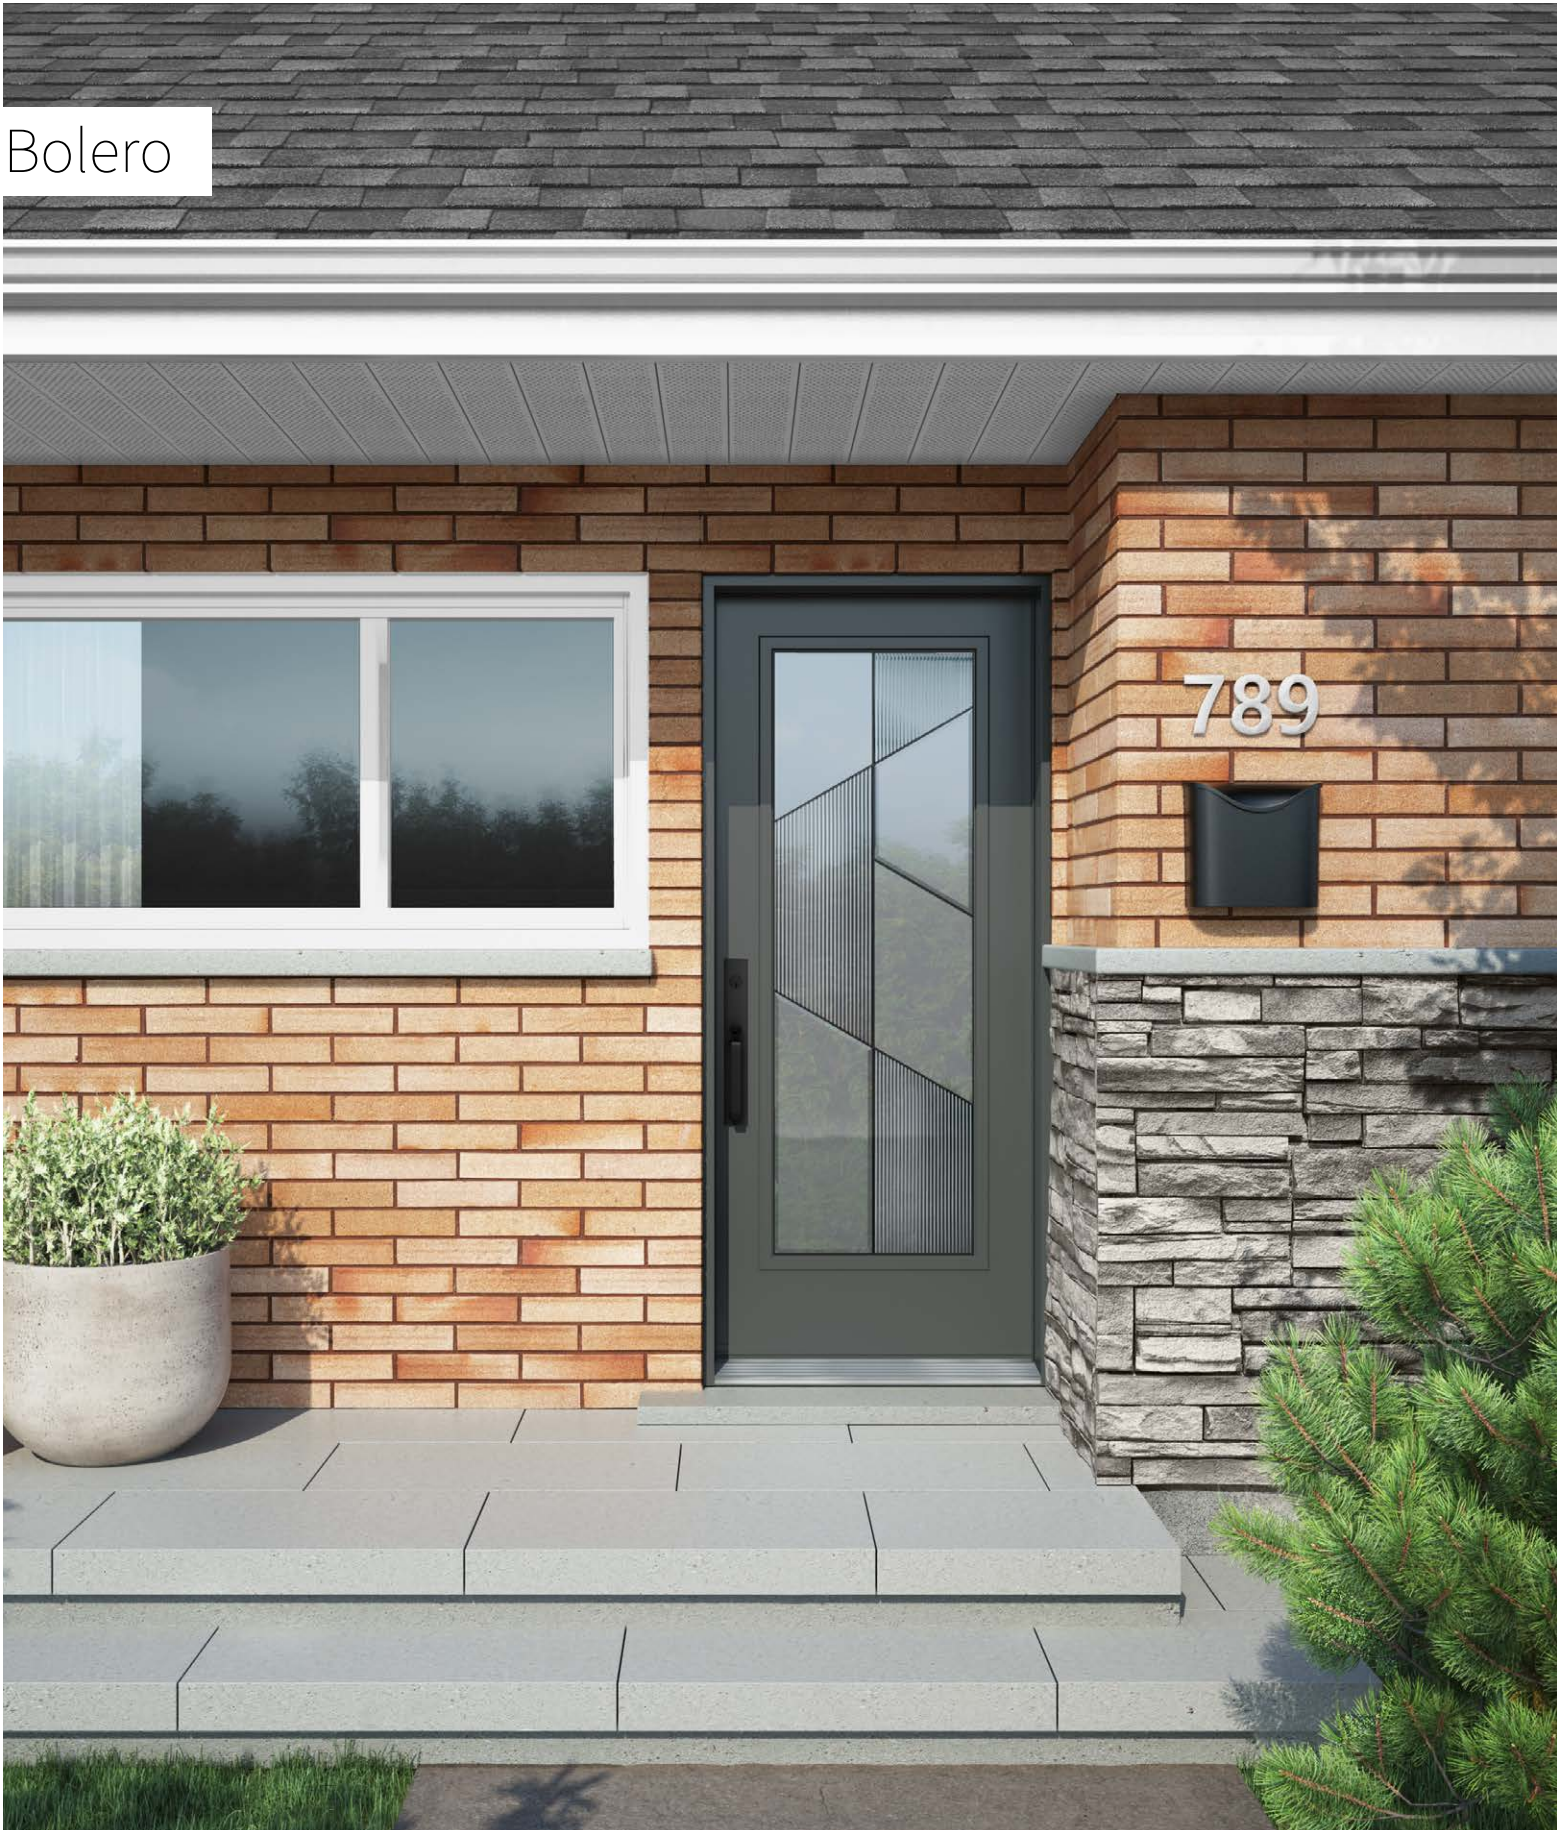

Bolero

Uno steel door. Bolero 22" x 64" doorglass p.37.

Bolero

A dance of retro and modern textures assembled in dynamic geometric shapes. With its daring composition that will not go unnoticed, Bolero sets the tone for your “mid-century modern” or contemporary style home and pairs perfectly with your Scandinavian-inspired furniture and accessories.