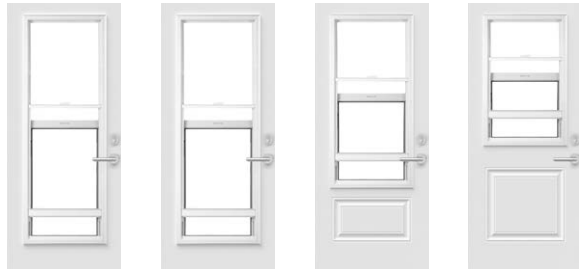

Elevation Clear glass

Clear glass — Low E/Argon

22"×64" 24-079-060-002	20"×64" 24-079-038-002	22"×48" 24-079-057-001	22"×36" 24-079-050-001