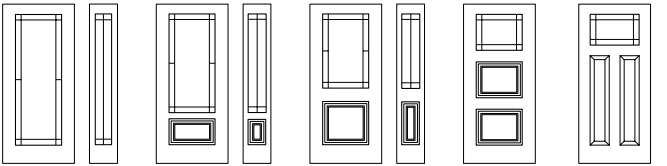

Perimeter grille

22" x 64"
20" x 64"
7" x 64"
22" x 48"
8" x 48"
22" x 36"
8" x 36"
22" x 17"
22" x 14 7/16"

Custom configurations

Create a custom configuration with your choice of split, color, and grill profile, in the size that fits your project.