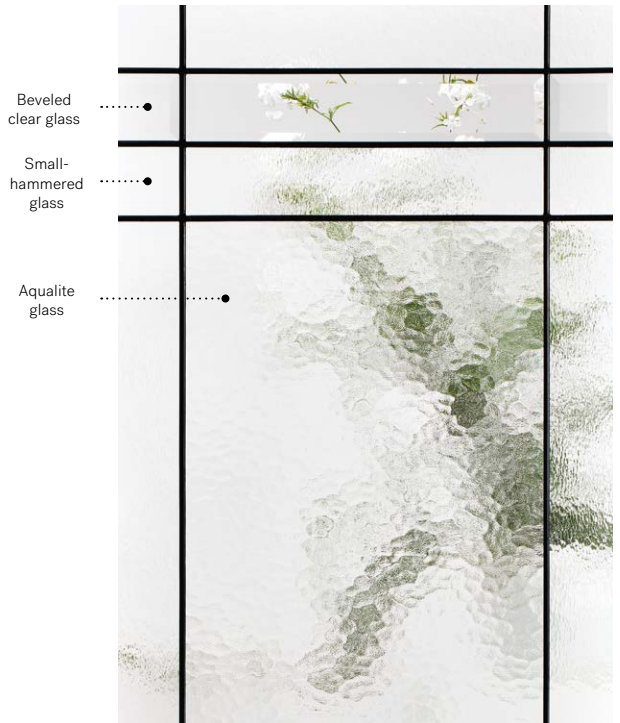

Celeste

Celeste stained glass
for your garage door.

Visit garaga.com/celeste
Details on p. 111.

Orleans steel door with Prestige mouldings p.21. Celeste 22" x 48" doorglass with 8" x 48" sidelite p.69.

Celeste

Celeste juxtaposes different types of glass within its patina coming, creating a delicate geometric pattern with a refined and balanced light effect.

Stained glass: Beveled clear glass, Small-hammered glass and Aqualite glass

Coming: Patina

Frames: Contemporary, NovaPVC or stainable

Sidelites and transoms: Looks great accompanied by clear glass

Available in custom sizes

Privacy level

3/5

SEMI-PRIVATE

Frames 22" x 64"