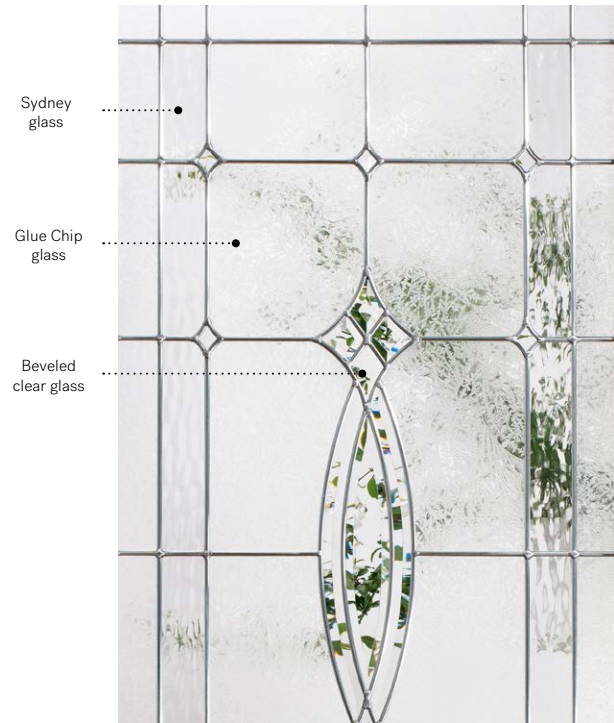

2/5

SEMI-PRIVATE

Frames 22" x 64"

	10-036-060	Zinc	Pat.	10-036-057	Zinc	Pat.	10-036-050	Zinc	Pat.
NovaPVC		012	003		012	003		015	005
Stainable		018	005		020	011		020	006

Frames 22" x 48"

Frames 22" x 36"

Frames 7" x 64"

	10-036-005	Zinc	Pat.	10-036-017	Zinc	Pat.	10-036-010	Zinc	Pat.
NovaPVC		011	009		010	002		011	003
Stainable		016	004		015	008		019	004

Frames 8" x 48"

Frames 8" x 36"

Evangeline II

Influenced by the decorative arts at the start of the century, the detailed composition of Evangeline II will charm the admirers of stained glass. This model is a perfect fit for a classic or farmhouse style home.

Stained glass: Sydney glass, Glue Chip glass and beveled clear glass.

Caming: Zinc, Patina or Brass.

Frames: NovaPVC or stainable.

Sidelites and transoms: Looks great accompanied by Glue Chip glass.

Available in custom sizes.

Privacy level

3/5

SEMI-PRIVATE

Frames	22" × 64"			22" × 48"			22" × 36"					
	Zinc	Pat.	Brass	Zinc	Pat.	Brass	Zinc	Pat.	Brass			
NovaPVC	10-054-060	008	026	002	10-054-057	006	032	001	10-054-050	008	024	002
Stainable	10-054-060	017	032	004	10-054-057	017	034	019	10-054-050	016	033	004