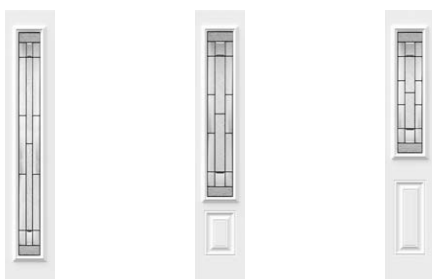

Caming: Zinc or Patina

Frames: Contemporary, NovaPVC or stainable

Sidelites and transoms: Looks great accompanied by Chinchilla glass

Available in custom sizes

Privacy level **3/5**
SEMI-PRIVATE

Frames	22" x 64"		22" x 48"		22" x 36"		22" x 17"		22" x 14 7/16"	
	Zinc	Pat.	Zinc	Pat.	Zinc	Pat.	Zinc	Pat.	Zinc	Pat.
Contemporary	10-258-060-010	012	10-258-057-011	013	10-258-050-011	013	10-258-259-007	009	10-258-260-007	001
NovaPVC	10-258-060-009	001	10-258-057-010	001	10-258-050-010	001	10-258-259-005	001	10-258-260-006	008
Stainable	10-258-060-011	005	10-258-057-012	005	10-258-050-012	006	10-258-259-008	004	N/A	