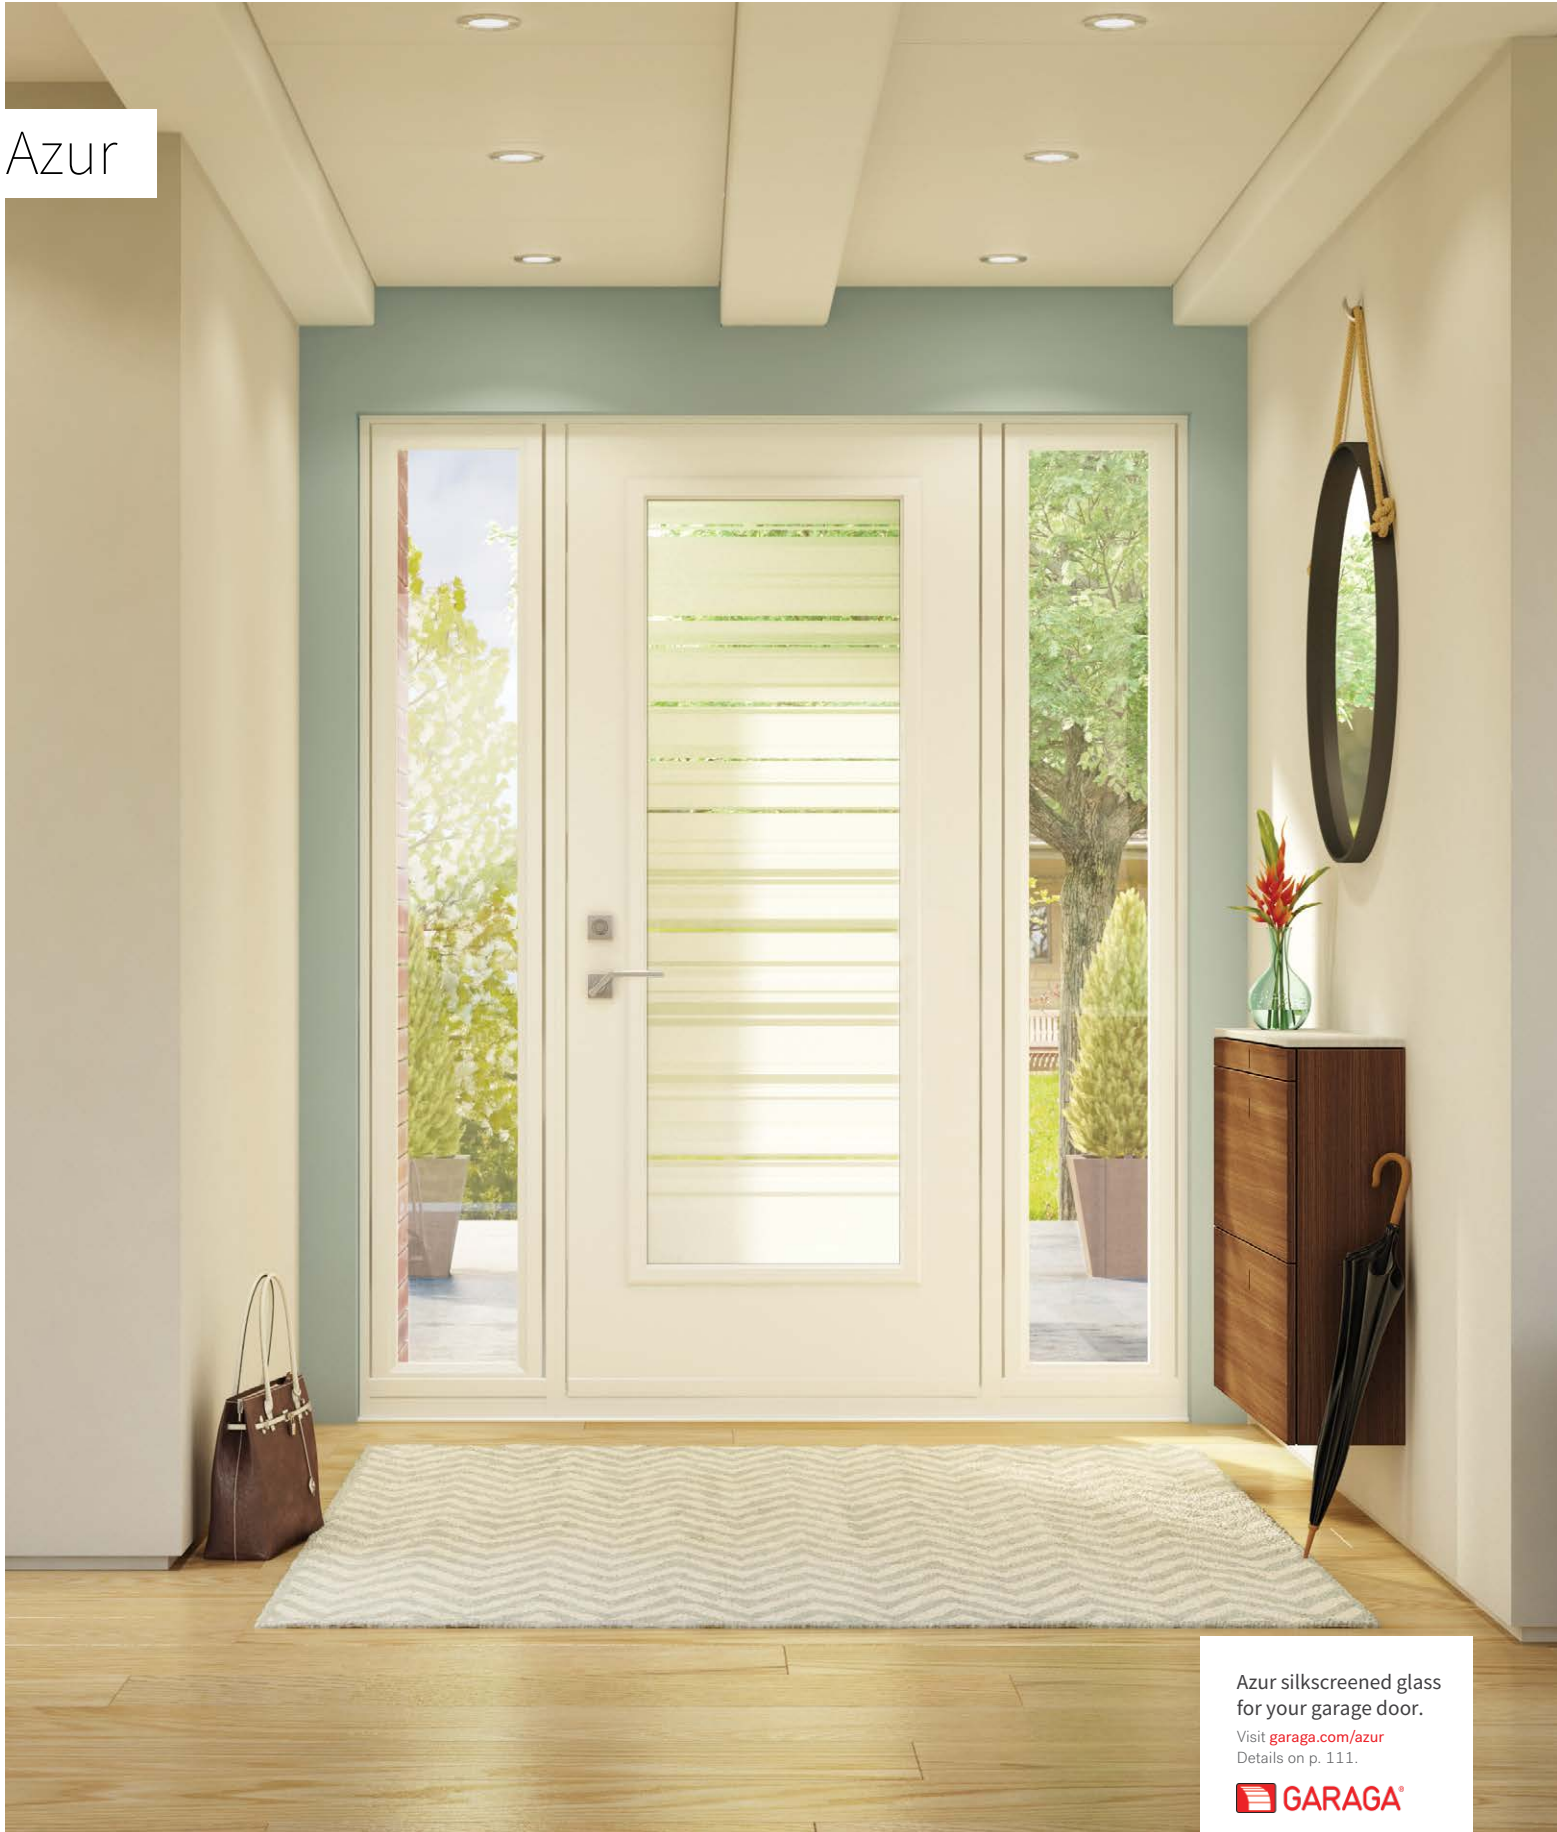

Azur

Azur silkscreened glass
for your garage door.

Visit garaga.com/azur
Details on p. 111.

Uno steel door. Azur 22" x 64" doorglass p.33. clear glass 13 7/8" x 79" sidelites.