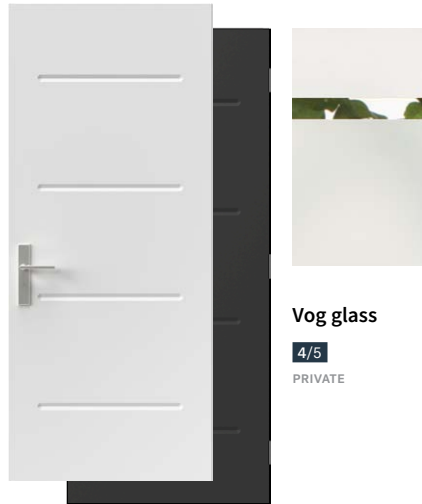

Orleans door

36" x 95"

Gentek, Dark Drift 557

Design collection

Vog

Vog steel door with Vog 2 accents p.16. Standard+ Vog garage door by Garaga.

Vog

Horizontal lines and angular embossed details provide a graceful and simple style. Dare to finish your door in an eye-catching color that will give your home its very own signature look.