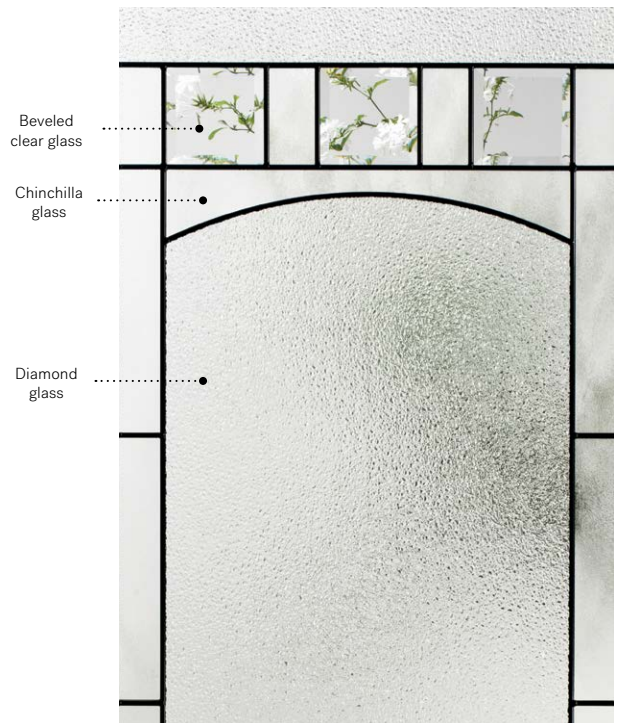

Bistro

With its arched central piece crowned by beveled clear glass, Bistro offers a consistently classic and natural look. Bistro will rejuvenate any exterior.

Stained glass: Chinchilla glass, beveled clear glass and Diamond glass

Caming: Zinc or Patina

Frames: Contemporary, NovaPVC or stainable

Sidelites and transoms: Looks great accompanied by Chinchilla glass

Available in custom sizes

Privacy level **3/5**
SEMI-PRIVATE

Frames	22" x 64"		22" x 48"		22" x 36"		22" x 17"		22" x 14 7/16"	
	Zinc	Pat.	Zinc	Pat.	Zinc	Pat.	Zinc	Pat.	Zinc	Pat.
Contemporary	10-258-060-010	012	10-258-057-011	013	10-258-050-011	013	10-258-259-007	009	10-258-260-007	001
NovaPVC	10-258-060-009	001	10-258-057-010	001	10-258-050-010	001	10-258-259-005	001	10-258-260-006	008
Stainable	10-258-060-011	005	10-258-057-012	005	10-258-050-012	006	10-258-259-008	004	N/A	