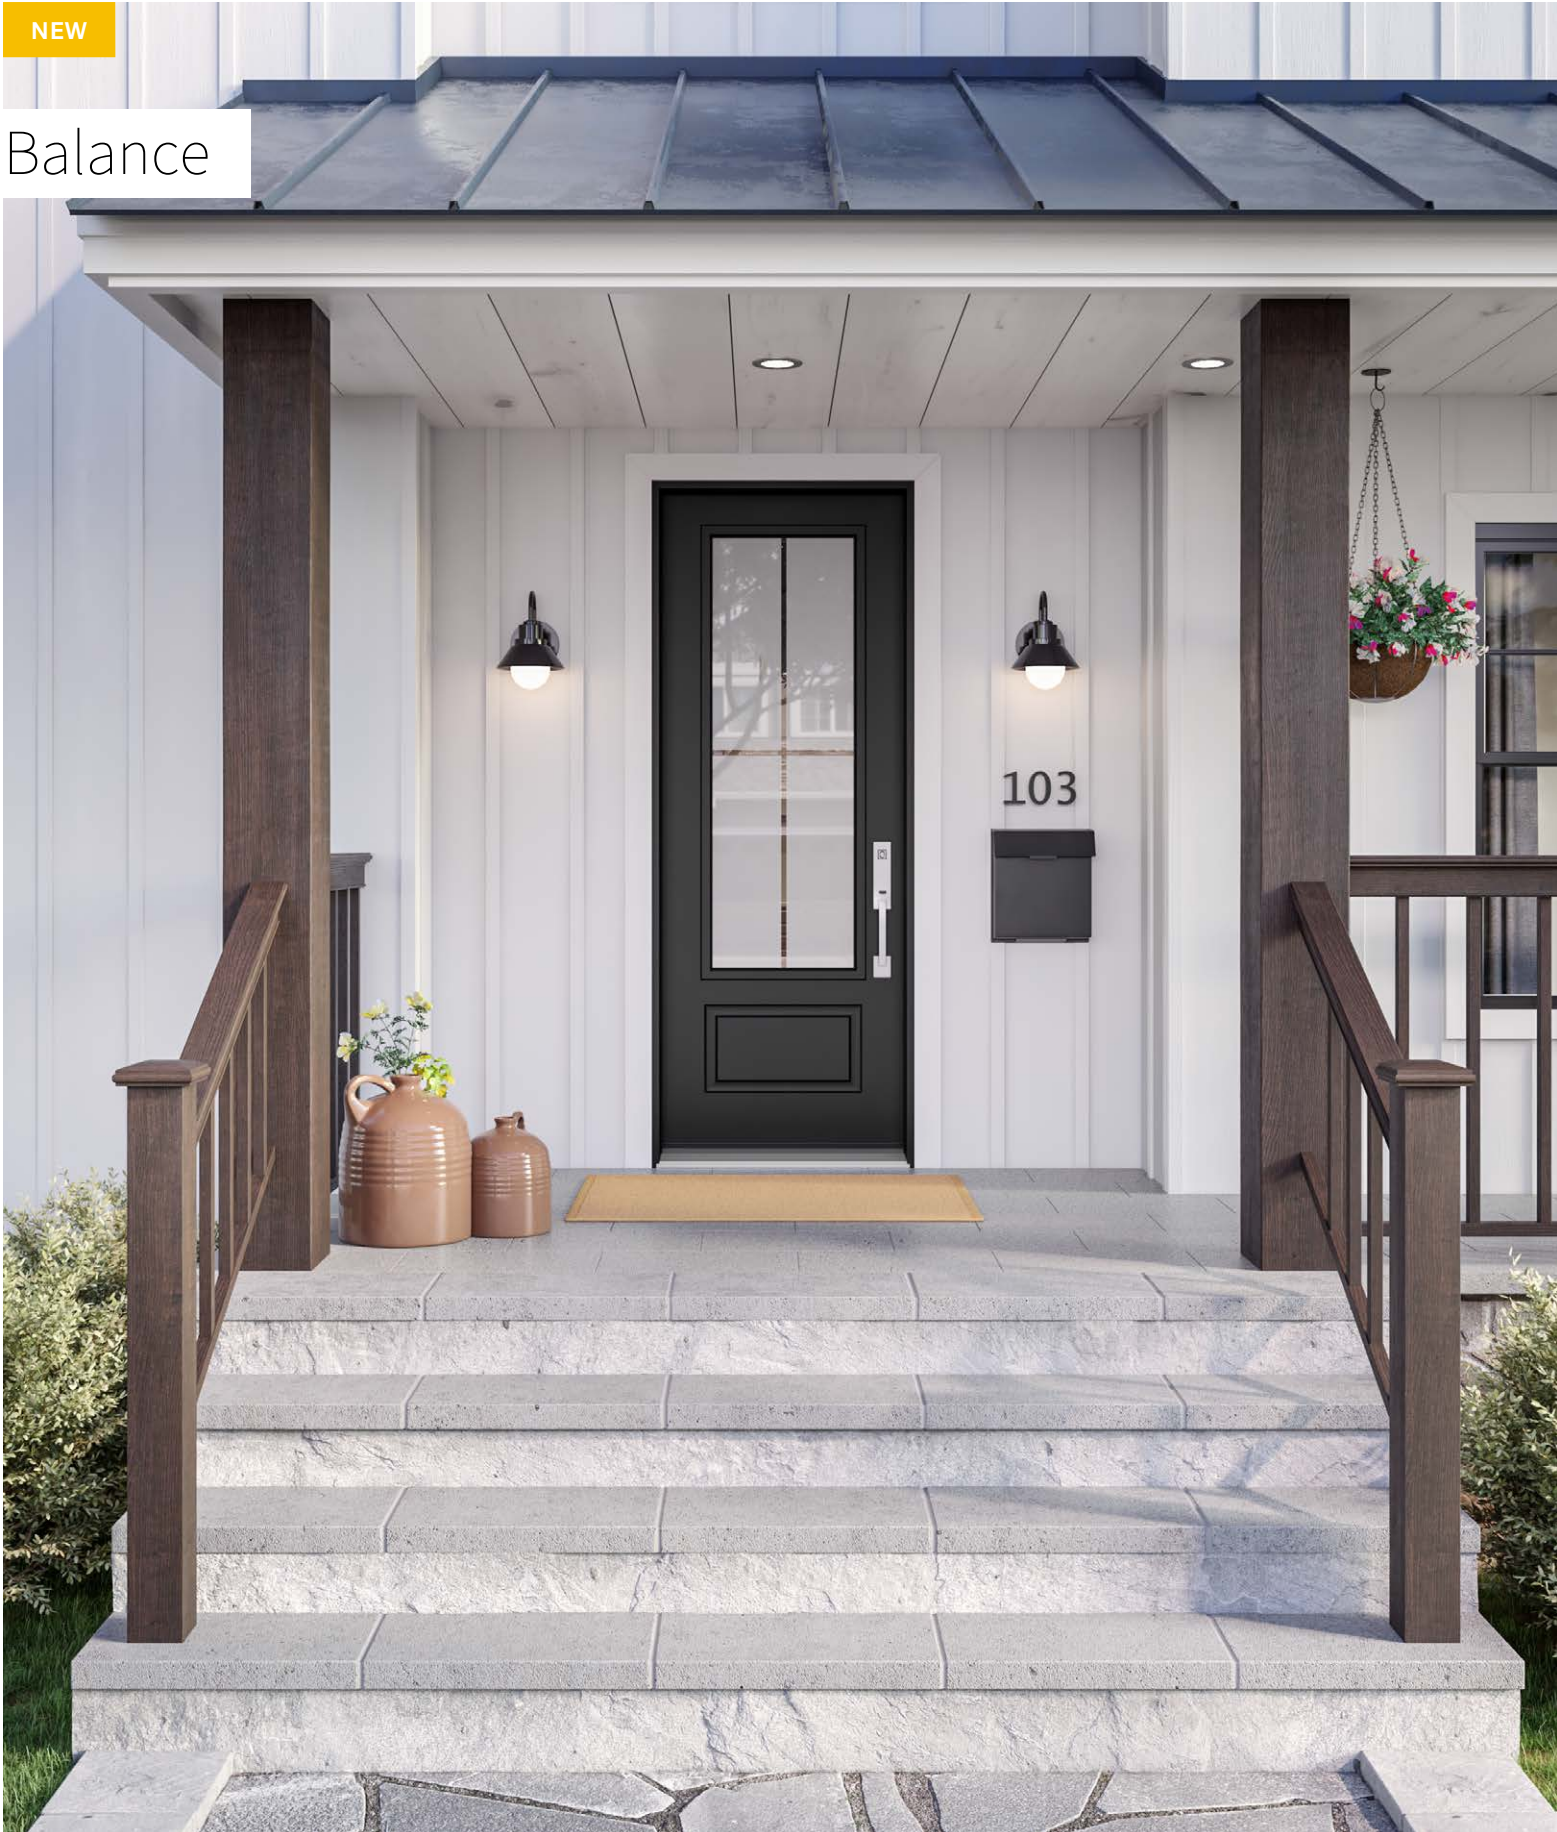

Frames 8"×36"
Contemporary 10-386-010-002
NovaPVC 10-386-010-001

Balance

Soho 2.4 m | 8 ft steel door p.19. Balance 22"×64" doorglass p.63.

NEW

Balance

An homage to classic grills with a modern touch. Balance is composed of sandblasted finish glass showcasing elegant intersecting clear glass lines, offering both privacy and visibility. Though tailored for modern-farmhouse style homes, this model effortlessly transforms classic exteriors, infusing them with a fresh, updated look.