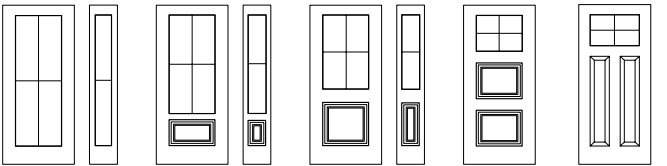

Classic grille

22" x 64"
20" x 64"
7" x 64"
22" x 48"
8" x 48"
22" x 36"
8" x 36"
22" x 17"
22" x 14 7/16"