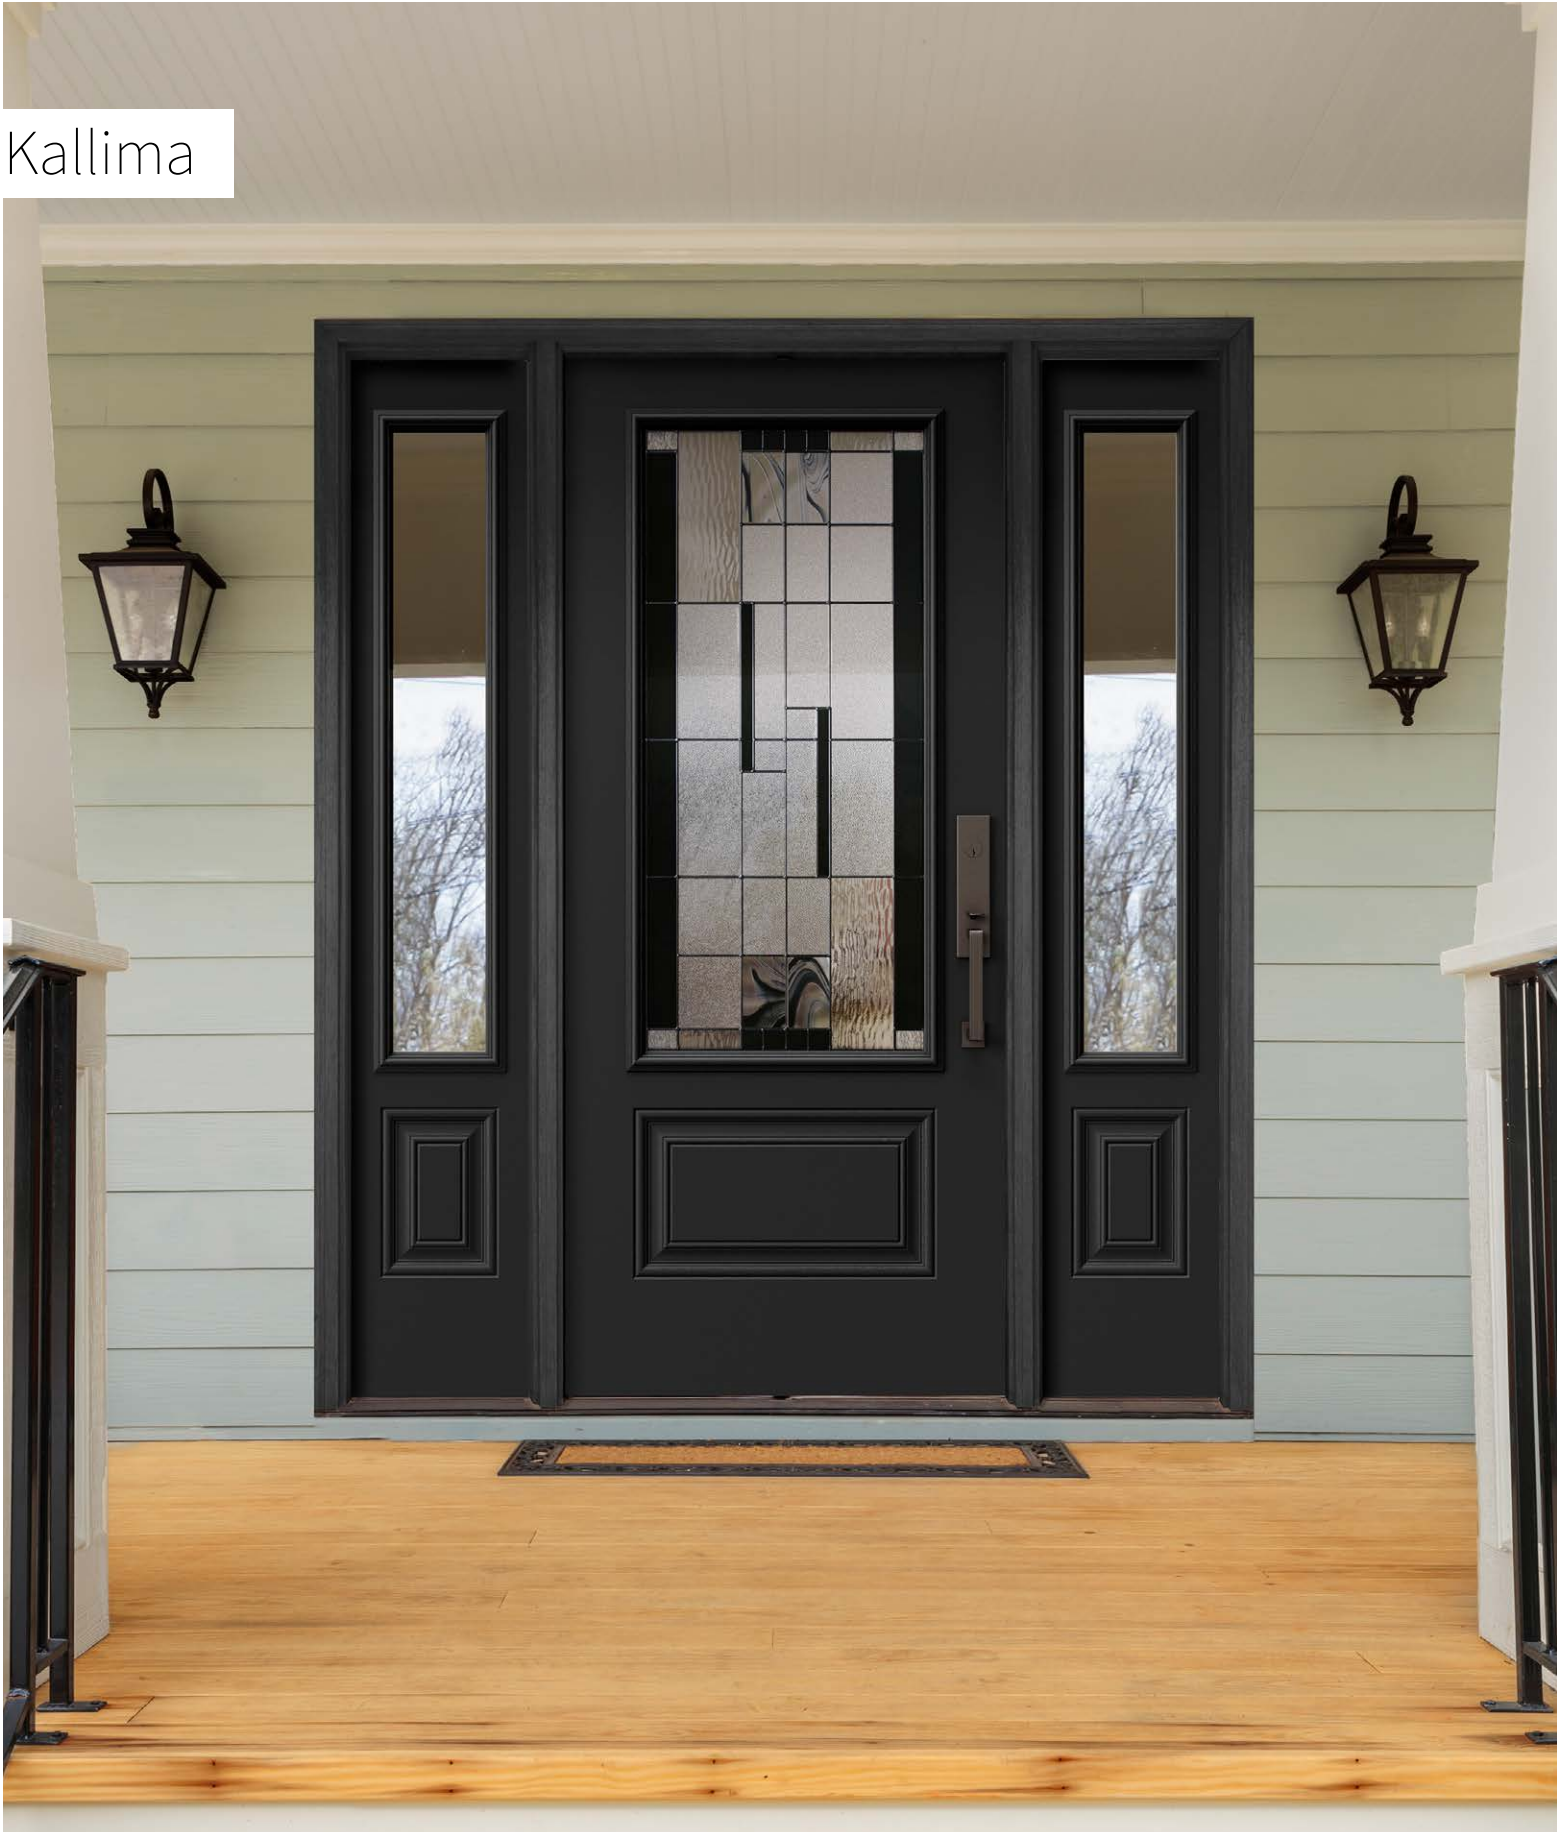

Kallima

Orleans steel door p.21. Kallima 22" x 48" doorglass p.77. clear glass 7" x 64" sidelites.