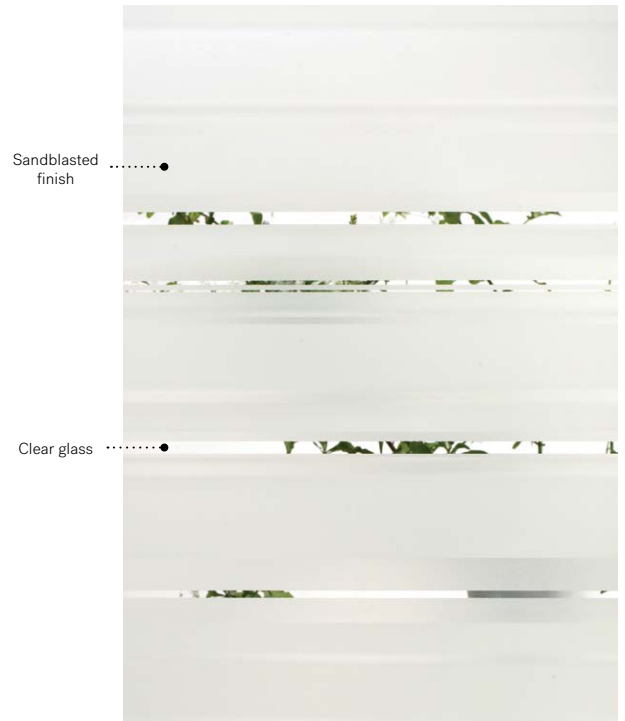

Azur

Elegant and distinguished, Azur will give you the privacy you need, while its thin, translucent bands will brighten up your space. Its design creates a unique, dynamic effect. Azur is ideal for contemporary style whether you're renovating or building a new house.

Silkscreened glass: Dual layered sandblasted finish on clear glass

Frames: Contemporary or NovaPVC

Sidelites and transoms: Looks great accompanied by sandblasted finish or clear glass

Privacy level **3/5**
SEMI-PRIVATE

Frames	10 ¹⁵/₁₆" x 76 ¹/₁₆"	22" x 64"	22" x 48"	22" x 36"	22" x 17"	22" x 12"
Contemporary	07-338-211-003	07-338-060-002	07-338-057-001	07-338-050-001	07-338-259-001	07-338-053-004
NovaPVC	N/A	07-338-060-001	07-338-057-002	07-338-050-002	07-338-259-002	07-338-053-005

Frames	7" x 64"	8" x 48"	8" x 36"	13 ⁷/₈" x 79" tip-to-tip
Contemporary	07-338-005-001	07-338-017-001	07-338-010-001	07-338-211-001
NovaPVC	07-338-005-002	07-338-017-002	07-338-010-002