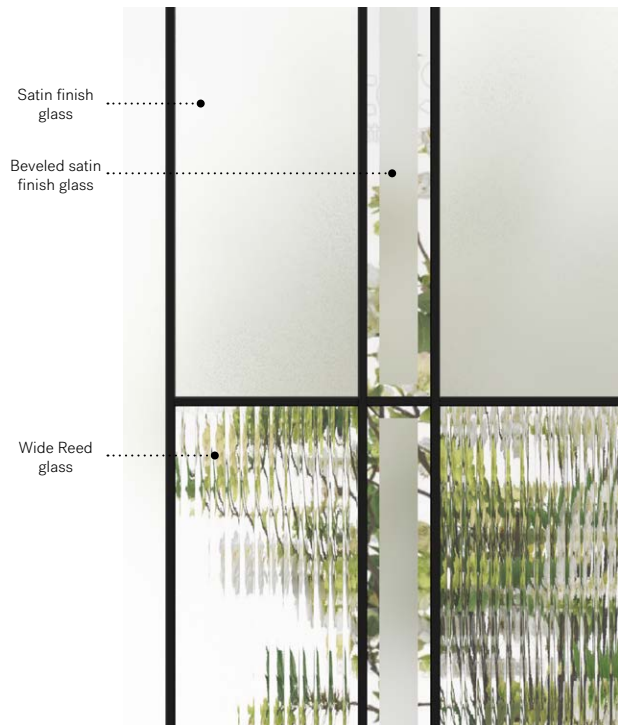

Nobel

A sophisticated looking stained glass designed for today's architectural styles. This model expresses all its nobility thanks to a bold composition and contrasting textures. Nobel will enhance contemporary or classic style single-family homes.

Stained glass: Satin finish glass, beveled satin finish glass and Wide Reed glass
Caming: ¼" wide flat Patina caming
Frames: Contemporary or NovaPVC
Sidelites and transoms: Looks great accompanied by satin finish glass
Available in custom sizes

Privacy level **3/5**
SEMI-PRIVATE

Frames	22"×64"	22"×48"	22"×36"	7"×64"	8"×48"	8"×36"
Contemporary	10-395-060-005	10-395-057-005	10-395-050-005	10-395-005-005	10-395-017-005	10-395-010-005
NovaPVC	10-395-060-001	10-395-057-001	10-395-050-001	10-395-005-001	10-395-017-001	10-395-010-001