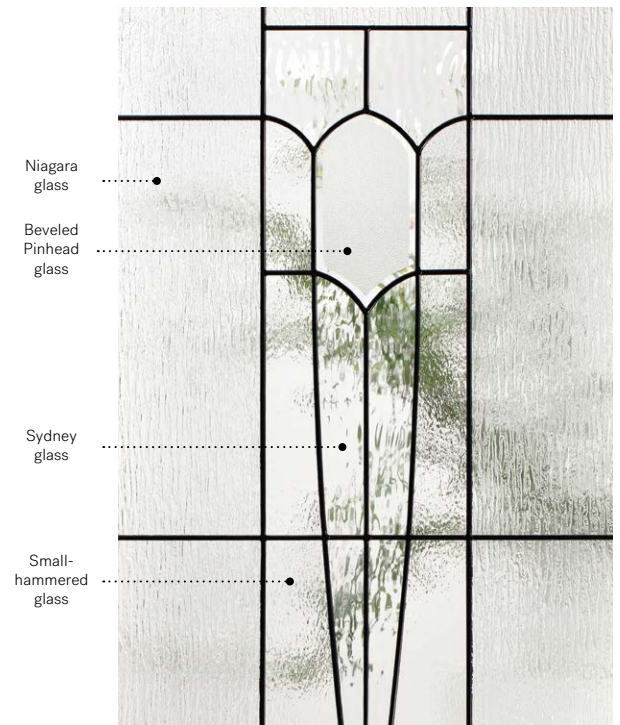

Mistral

Orleans steel door p.21. Mistral 22"×48" doorglass p.82.

Mistral

A nod to Art Nouveau illustrations, Mistral is a tableau of simple, slender shapes.

Stained glass: Niagara glass, Sydney glass, beveled Pinhead glass and Small-hammered glass

Caming: Zinc or Patina

Frames: NovaPVC or stainable

Sidelites and transoms: Looks great accompanied by Niagara glass

Available in custom sizes

Privacy level

3/5

SEMI-PRIVATE

Frames 22" x 64"