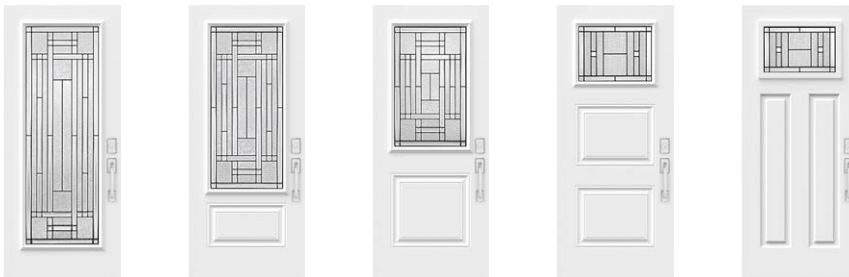

Frames	22" × 64"	22" × 48"	22" × 36"	22" × 17"	22" × 14 7/16"
	Zinc | Pat.	Zinc | Pat.	Zinc | Pat.	Zinc | Pat.	Zinc | Pat.
Contemporary	10-261-060 | 008 | 010	10-261-057 | 009 | 011	10-261-050 | 009 | 011	10-261-259 | 006 | 008	10-261-260 | 007 | 009
NovaPVC	10-261-060 | 007 | 001	10-261-057 | 007 | 001	10-261-050 | 007 | 001	10-261-259 | 005 | 001	10-261-260 | 006 | 001