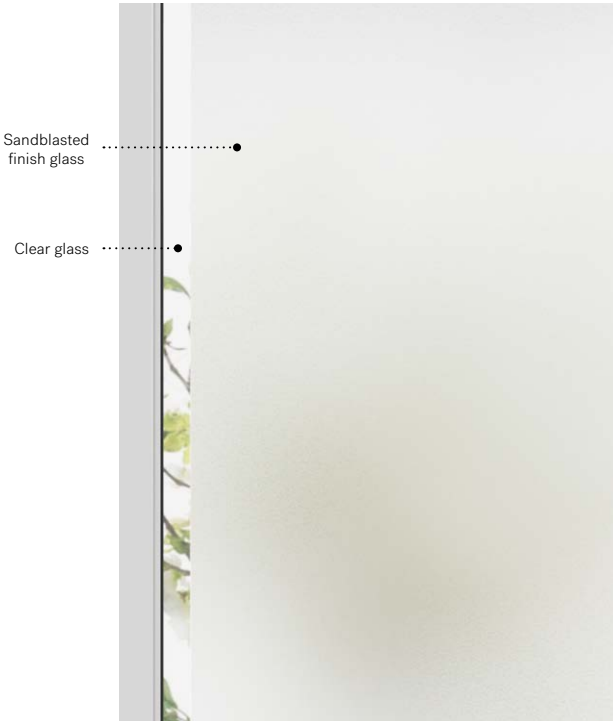

Uno steel door. Side 22" x 64" left doorglass p.55. sandblasted finish glass sidelite.

Side

The Side model combines privacy and visibility thanks to its sandblasted finish glass and subtle clear stripe on one side. This minimalist detail blends in with the simple, asymmetrical volumes of contemporary-style architecture. Side is the perfect choice for townhouses or multi-unit homes. Available in right or left versions.