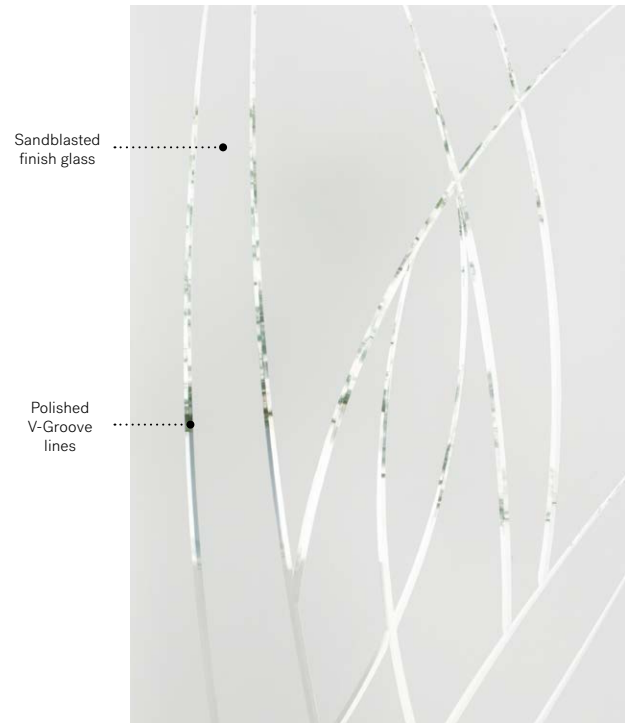

Alys

Alys' V-Groove design suggests motion and is at once natural and abstract, bringing your entryway to life with its dynamic composition.

V-Groove: Polished V-Groove lines on sandblasted finish glass

Frames: Contemporary, NovaPVC or stainable

Sidelites and transoms: Looks great accompanied by sandblasted finish glass

Available in custom sizes

Privacy level

4/5

PRIVATE

Frames	22"×64"	22"×48"	22"×36"	22"×17"	22"×14 7/16"	22"×9"
Contemporary	06-322-060-007	06-322-057-009	06-322-050-011	06-322-259-007	06-322-260-006	06-322-210-006
NovaPVC	06-322-060-001	06-322-057-001	06-322-050-001	06-322-259-001	06-322-260-001	06-322-210-001
Stainable	06-322-060-003	06-322-057-003	06-322-050-003	06-322-259-002	N/A	06-322-210-003

Frames	7"×64"	8"×48"	8"×36"	13 7/8"×79" tip-to-tip
Contemporary	06-322-005-008	06-322-017-009	06-322-010-009	06-322-211-001
NovaPVC	06-322-005-001	06-322-017-001	06-322-010-001	
Stainable	06-322-005-003	06-322-017-003	06-322-010-003