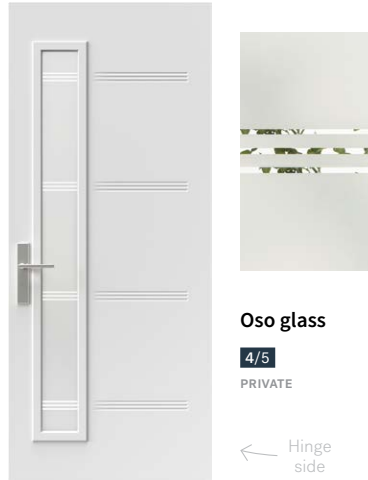

Era embossment