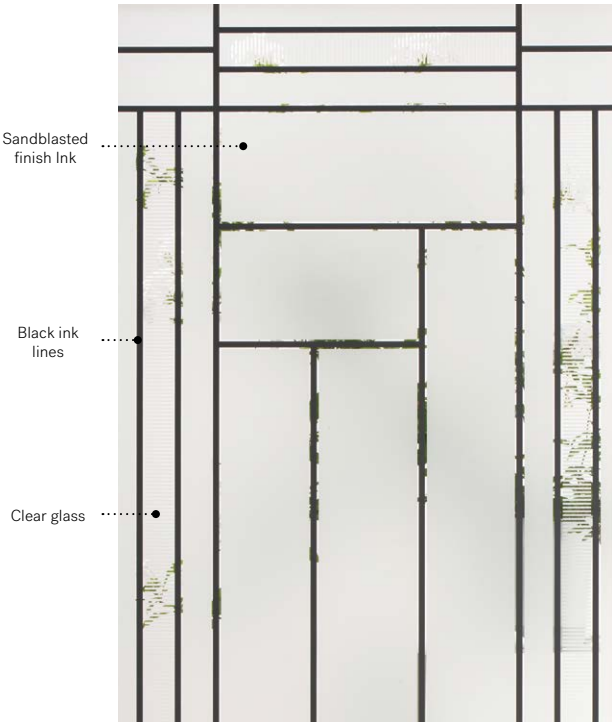

Louisbourg

Orleans steel door p.21. Louisbourg 22" x 48" doorglass p.81.

Louisbourg

Louisbourg's elegant geometry evokes glass etchings. The asymmetrical grid creates a striking dynamic composition.

Silkscreened glass: sandblasted finish ink and black ink
Frames: Contemporary or NovaPVC
Sidelites and transoms: Looks great accompanied by sandblasted finish glass

Mistral

Orleans steel door p.21. Mistral 22"×48" doorglass p.82.

Mistral

A nod to Art Nouveau illustrations, Mistral is a tableau of simple, slender shapes.

Stained glass: Niagara glass, Sydney glass, beveled Pinhead glass and Small-hammered glass