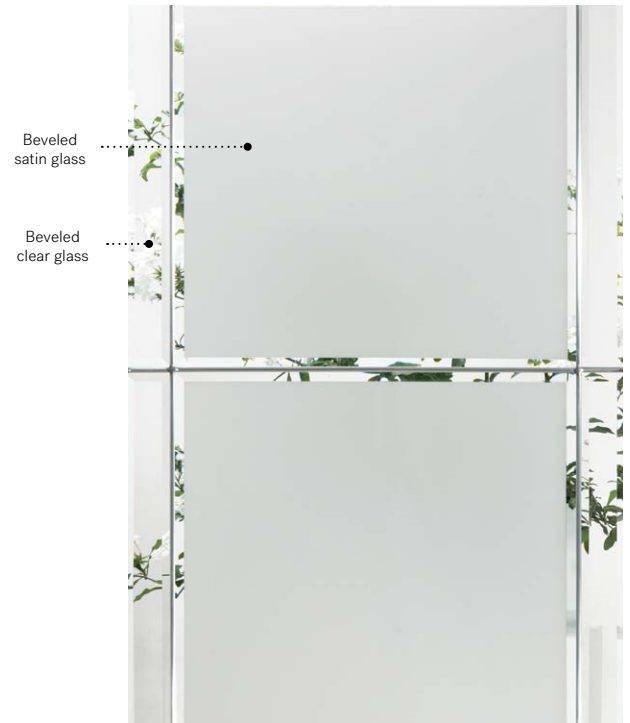

Caming: Zinc or Patina

Frames: NovaPVC or stainable

Sidelites and transoms: Looks great accompanied by Niagara glass

Available in custom sizes

Privacy level

3/5

SEMI-PRIVATE

Frames 22" x 64"

Frames 8" x 48"

	Zinc	Pat.
NovaPVC	10-310-017	007 001
Stainable	10-310-017	009 006

Frames 8" x 36"

	Zinc	Pat.
NovaPVC	10-310-010	006 001
Stainable	10-310-010	008 004

Frames 13 7/8" x 79" tip-to-tip

	Zinc	Pat.
NovaPVC	10-310-211	003 001

Opal

Orleans steel door with Prestige mouldings p.21. Opal 22" x 48" doorglass p.85.

Opal

Opal is the result of a rich arrangement of beveled glass in a timeless style. Clear and Satin finish glass will ensure the privacy of your home while allowing light to flood in. The softness of its simple and symmetrical shapes will add elegance to your architecture.