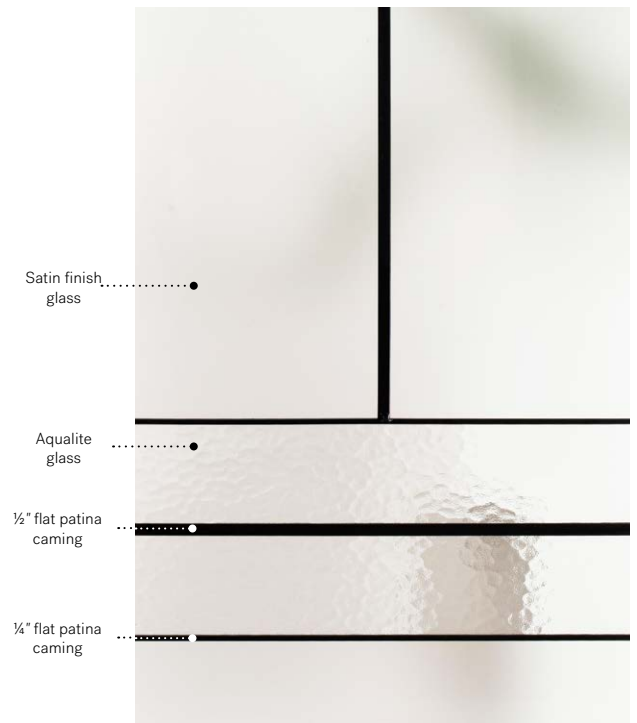

*Masterline and Fluid glass — The pattern of the glass runs parallel to the longest side of the doorglass (see ‡/↔ symbols above.)
Elevation venting unit with Masterline glass p.104. Peak 470 venting unit with Masterline glass, p.107.

Avenue

Soho steel door p.19. Avenue 22" x 48" doorglass p.31. Satin finish glass transom, custom size.

Avenue

Minimalist and urban, Avenue's bold design is out of the ordinary. Its Aqualite and satin finish glass paired with thin and wide flat patina caming create a retro feel. Perfect for a farmhouse-style home or suburban cottage.

Stained glass: Satin finish glass and Aqualite glass
Caming: ½" wide flat patina caming and ¼" wide flat patina caming
Frames: Contemporary, NovaPVC or stainable
Sidelites and transoms: Looks great accompanied by satin finish or clear glass
 Available in custom sizes