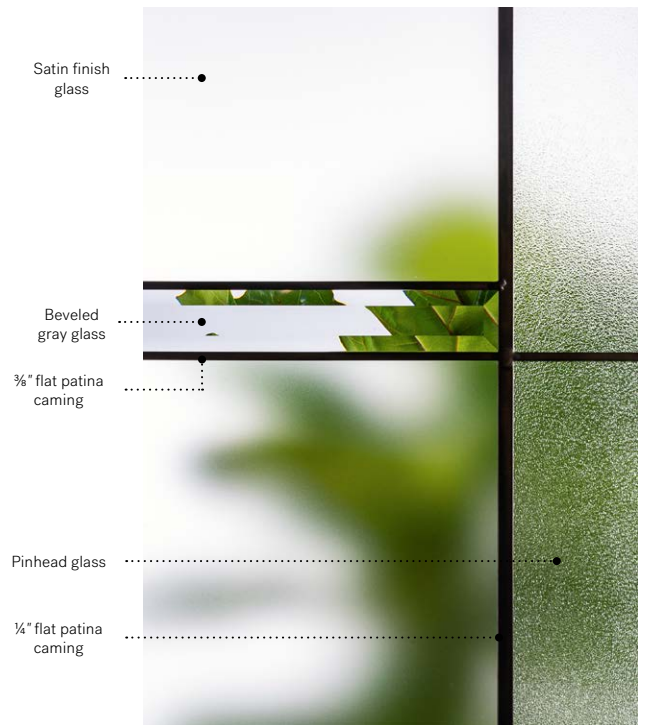

Belmont

Belmont is a stained glass model with an urban look designed for today's architectural styles. Its minimalist, asymmetrical composition of flat black patina caming and satin finish glass fits perfectly with the volumes and materials found in the architecture of contemporary houses. Paired with a satin black handle, Belmont's elegance is unrivaled.

Stained glass: Satin finish glass, beveled gray glass and Pinhead glass

Caming: 1/2" wide flat patina caming and 1/4" wide flat patina caming

Frames: Contemporary or NovaPVC

Sidelites and transoms: Looks great accompanied by satin finish glass
Available in custom sizes

Privacy level

3/5

SEMI-PRIVATE