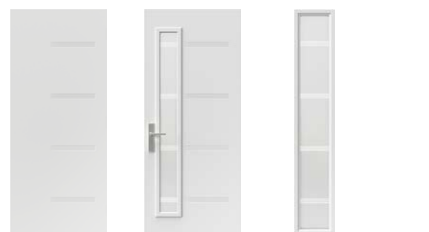

Oso

Discreet lines and complex embossments add up to give Oso its refined and unique style. The asymmetrical design allows for the integration of a doorlite — ideal solution for narrow entryways — or a pull bar for added elegance.

Suggested frame profile
Contemporary

Dimensions
33¾", 35¾" x 79"

79" door   79" door   13 7/8" x 79"
7" x 64"   Oso doorglass
Oso doorglass   (07-382-211-001)
(07-382-005-002)