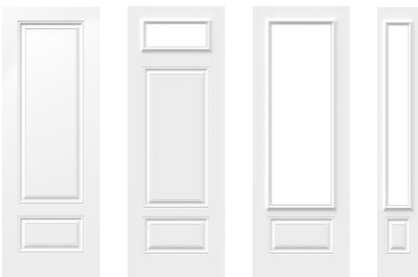

Choose a decorative doorglass from the designs in this brochure to create an entrance that stands out.

Decorative doorglass, p. 24

Silkscreened glass

Textured glass

Stained glass

V-Groove

Look for this badge in the brochure

Available models

- | | |
|------------|-------------------------|
| Uno, p.29 | Orleans, p.21 |
| Vog, p.11 | London, p.21 |
| Tao, p.11 | 6 Panel, p.22 |
| Soho, p.19 | 2 Panel blank top, p.22 |

Vog 2.4 m | 8 ft height steel door.

Suggested frame profile
Georgian

Dimensions
31¼", 33¾", 35¾" × 79"
31¼", 33¾", 35¾" × 84"
31¼", 33¾", 35¾" × 95"

Available options

79" door
79" door
22" × 48"
doorlite
79" sidelite
8" × 48"
doorlite

NEW

95" door
95" door
22" × 9"
doorlite
95" door
22" × 64"
doorlite
95" sidelite
7" × 64"
doorlite