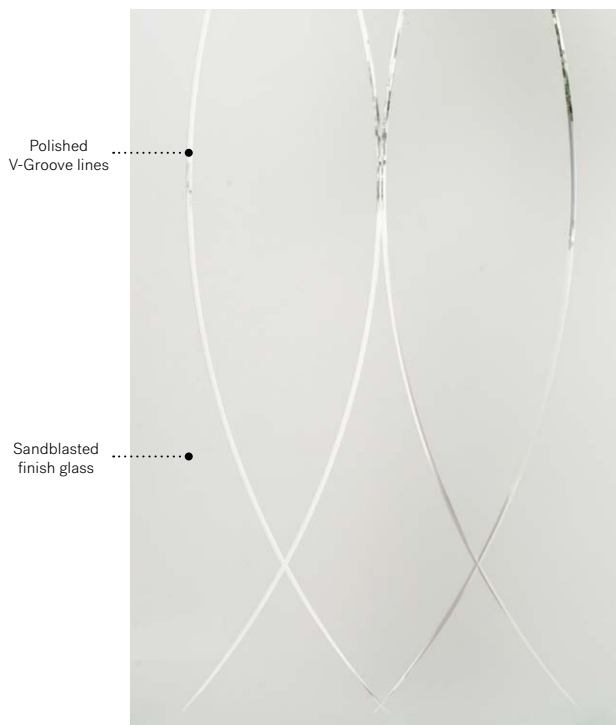

Silkscreened glass: sandblasted finish on clear glass
Frames: Contemporary or NovaPVC
Sidelites and transoms: Looks great accompanied by sandblasted finish or clear glass

Privacy level **2/5**
 SEMI-PRIVATE

Verso

Soho steel door p.19. Verso 22" x 48" doorglass p.91.

Verso

With its simple and elegant intersecting lines, Verso is a timeless homage to the art of glass cutting.

V-Groove: Polished V-Groove lines on sandblasted finish glass
Frames: Contemporary, NovaPVC or stainable
Sidelites and transoms: Looks great accompanied by sandblasted finish glass
 Available in custom sizes

Winchester

Orleans steel door p.21. Winchester 22" x 48" doorglass p.93. Satin finish glass transom.

Winchester

Classic style doorglass in its simplest form. Sleek and balanced, Winchester offers a rich, contrasting mix of Clear and Satin finish glass with black patina coming. With its elegant beveled clear glass border, Winchester provides both privacy and visibility.