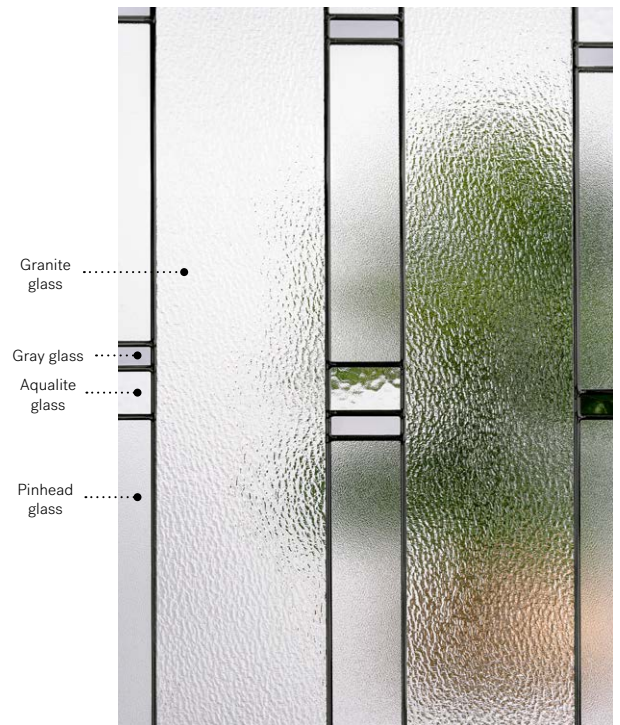

Ophir

Borrowing design cues from Craftsman style stained glass, this unique model is a perfect match with rich and classic stone houses. With its bold mix of strong textures punctuated by gray glass inserts, Ophir will be the centerpiece of your homes facade.

Stained glass: Aqualite glass, gray glass, Granite glass and Pinhead glass
Caming: Zinc or patina
Frames: Contemporary or NovaPVC
Sidelites and transoms: Looks great accompanied by Pinhead glass
Available in custom sizes

Privacy level

4/5
PRIVATE

Frames 22" x 64"
Contemporary 10-388-060
NovaPVC 10-388-060

Frames 22" x 48"
Contemporary 10-388-057
NovaPVC 10-388-057

Frames 22" x 36"
Contemporary 10-388-050
NovaPVC 10-388-050

Frames 22" x 17"
Contemporary 10-388-259
NovaPVC 10-388-259

Frames 22" x 14 5/16"
Contemporary 10-388-260
NovaPVC 10-388-260

Frames 7" x 64"
Contemporary 10-388-005
NovaPVC 10-388-005

Frames 8" x 48"
Contemporary 10-388-017
NovaPVC 10-388-017

Frames 8" x 36"
Contemporary 10-388-010
NovaPVC 10-388-010