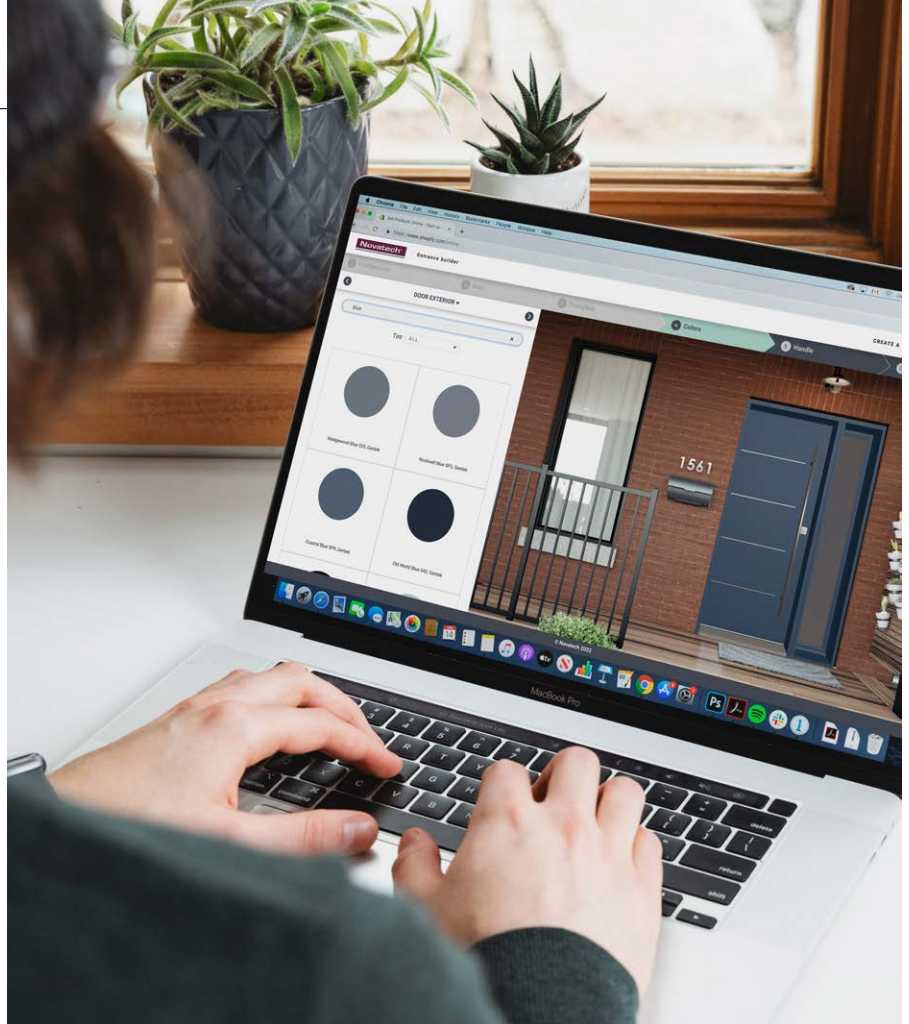

Balance doorglass
p.62 **NEW**

ENTRY DOORS

2024 Collection

NEW

The entrance builder

Create the entrance of your dreams in a few simple steps. Upload a photo of your home, add your favourite entry door configurations, and see if your chosen door and doorglass are a good fit for your home.

Start creating at
design.novatechgroup.com

Visit our website

Consult the complete catalog on our website for all of the available sizes, options and details for each of our products as well as many useful resources to help you get inspired and plan your entry door project.