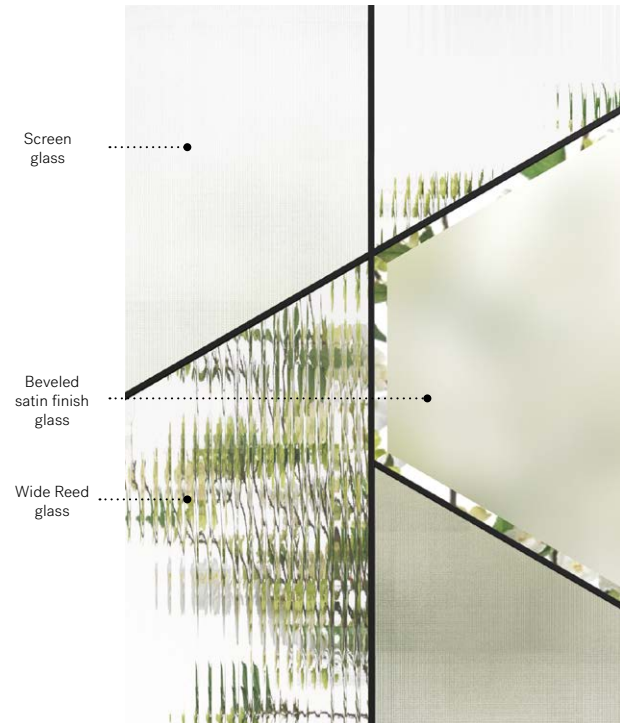

Bolero

A dance of retro and modern textures assembled in dynamic geometric shapes. With its daring composition that will not go unnoticed, Bolero sets the tone for your “mid-century modern” or contemporary style home and pairs perfectly with your Scandinavian-inspired furniture and accessories.

Stained glass: Screen glass, beveled satin finish glass and Wide Reed glass

Caming: ¼" wide flat patina caming

Frames: Contemporary or NovaPVC

Sidelites and transoms: Looks great accompanied by satin finish or Screen glass

Privacy level

3/5

SEMI-PRIVATE

Frames

22"×64"

22"×48"

Contemporary
NovaPVC

10-394-060-005
10-394-060-001

10-394-057-005
10-394-057-001