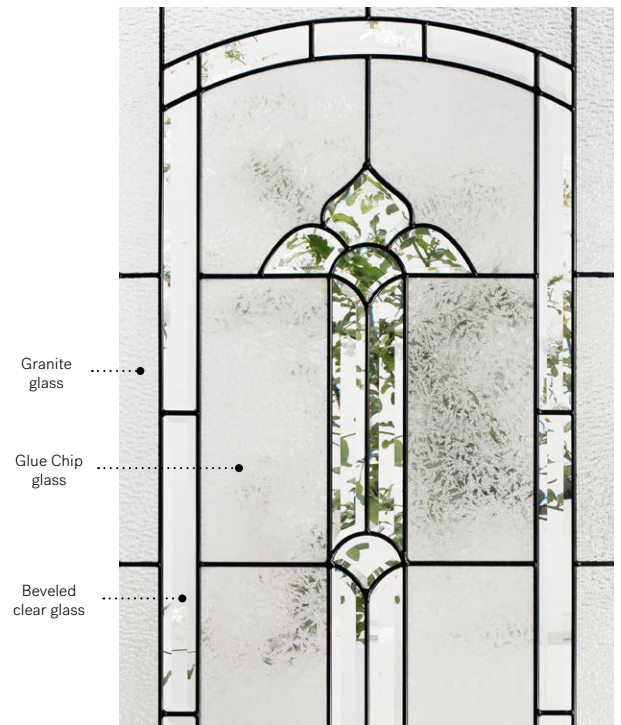

Cathedrale

The curved top and solid frame showcase a large number of beveled pieces that give this refined stained glass model a rich and classic look.

Stained glass: Granite glass, Glue Chip glass and beveled clear glass

Caming: Zinc or Patina

Frames: NovaPVC or stainable

Sidelites and transoms: Looks great accompanied by Granite glass

Available in custom sizes

Granite glass
Glue Chip glass
Beveled clear glass

Privacy level

2/5

SEMI-PRIVATE

	10-036-060	Zinc	Pat.	10-036-057	Zinc	Pat.	10-036-050	Zinc	Pat.
NovaPVC		012	003		012	003		015	005
Stainable		018	005		020	011		020	006

	10-036-005	Zinc	Pat.	10-036-017	Zinc	Pat.	10-036-010	Zinc	Pat.
NovaPVC		011	009		010	002		011	003
Stainable		016	004		015	008		019	004