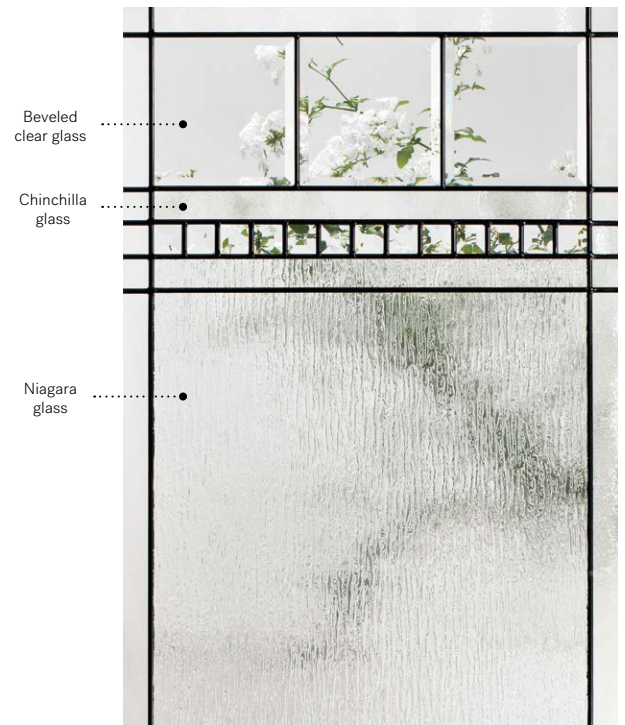

Orleans steel door p.21. Chanelle 22" x 48" doorglass with 8" x 48" sidelite p.71.

Chanelle

Chanelle will bring a stately, elegant and timeless touch to any home, classic or modern. With clean lines and bright bevels, it creates stunning light effects.

Stained glass: Chinchilla glass, beveled clear glass and Niagara glass

Caming: Patina

Frames: Contemporary, NovaPVC or stainable

Sidelites and transoms: Looks great accompanied by Niagara glass

Available in custom sizes