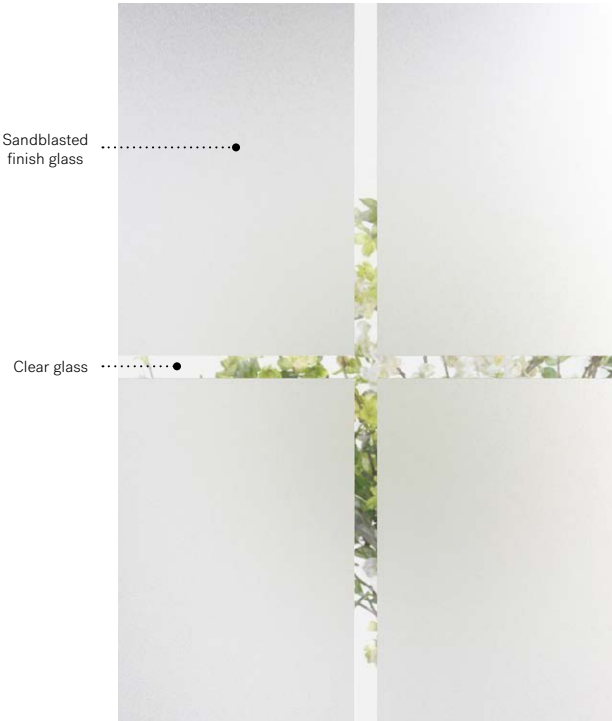

Frames 8"×36"
Contemporary 10-386-010-002
NovaPVC 10-386-010-001

Balance

Soho 2.4 m | 8 ft steel door p.19. Balance 22"×64" doorglass p.63.

NEW

Balance

An homage to classic grills with a modern touch. Balance is composed of sandblasted finish glass showcasing elegant intersecting clear glass lines, offering both privacy and visibility. Though tailored for modern-farmhouse style homes, this model effortlessly transforms classic exteriors, infusing them with a fresh, updated look.