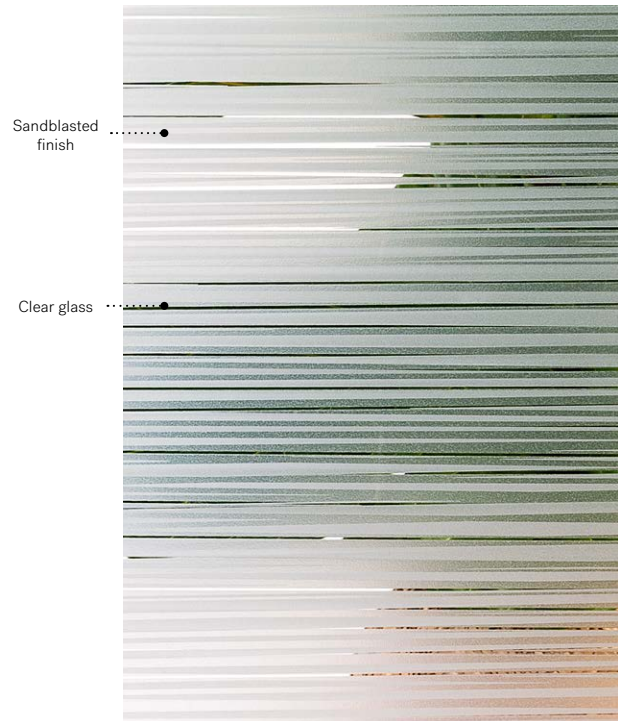

Kira

Two layers of fine, sandblasted finish lines overlap to create a natural looking pattern that provides a good degree of privacy. Kira delicately filters light and fills your entrance with a sense of calm.

Sandblasted finish

Clear glass

Silkscreened glass: Dual layered sandblasted finish on clear glass

Frames: Contemporary or NovaPVC

Sidelites and transoms: Looks great accompanied by sandblasted finish or clear glass

Privacy level **3/5**
SEMI-PRIVATE

Frames 22" x 64"
Contemporary 07-381-060-002
NovaPVC 07-381-060-001

22" x 48"
07-381-057-002
07-381-057-001

22" x 36"
07-381-050-002
07-381-050-001

22" x 17"
07-381-259-002
07-381-259-001

22" x 12"
07-381-053-002
07-381-053-001

Frames 7" x 64"
Contemporary 07-381-005-002
NovaPVC 07-381-005-001

13 7/8" x 79" tip-to-tip
07-381-211-001