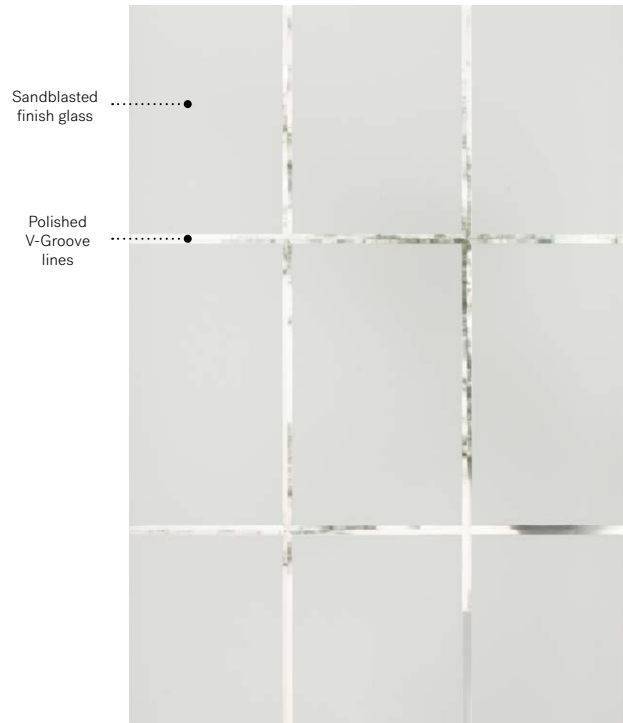

Frames	7" x 64"	8" x 48"	8" x 36"
Contemporary	10-385-005-002	10-385-017-002	10-385-010-002
NovaPVC	10-385-005-001	10-385-017-001	10-385-010-001

Distinction

The Distinction V-Groove model is perfect for matching your doorglass to your gridded home windows. The polished V-Groove lines add a touch of brightness to the sandblasted finish glass creating a bright yet private entrance to your home.

V-Groove: sandblasted finish glass with polished V-Groove lines.

Frames: NovaPVC or stainable.

Sidelites and transoms: Looks great accompanied by sandblasted finish glass. Available in custom sizes.

Privacy level