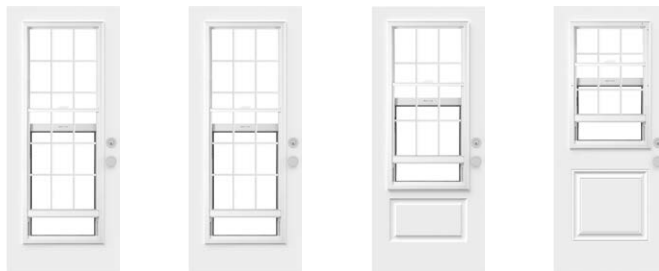

Distinction grilles — Low E/Argon