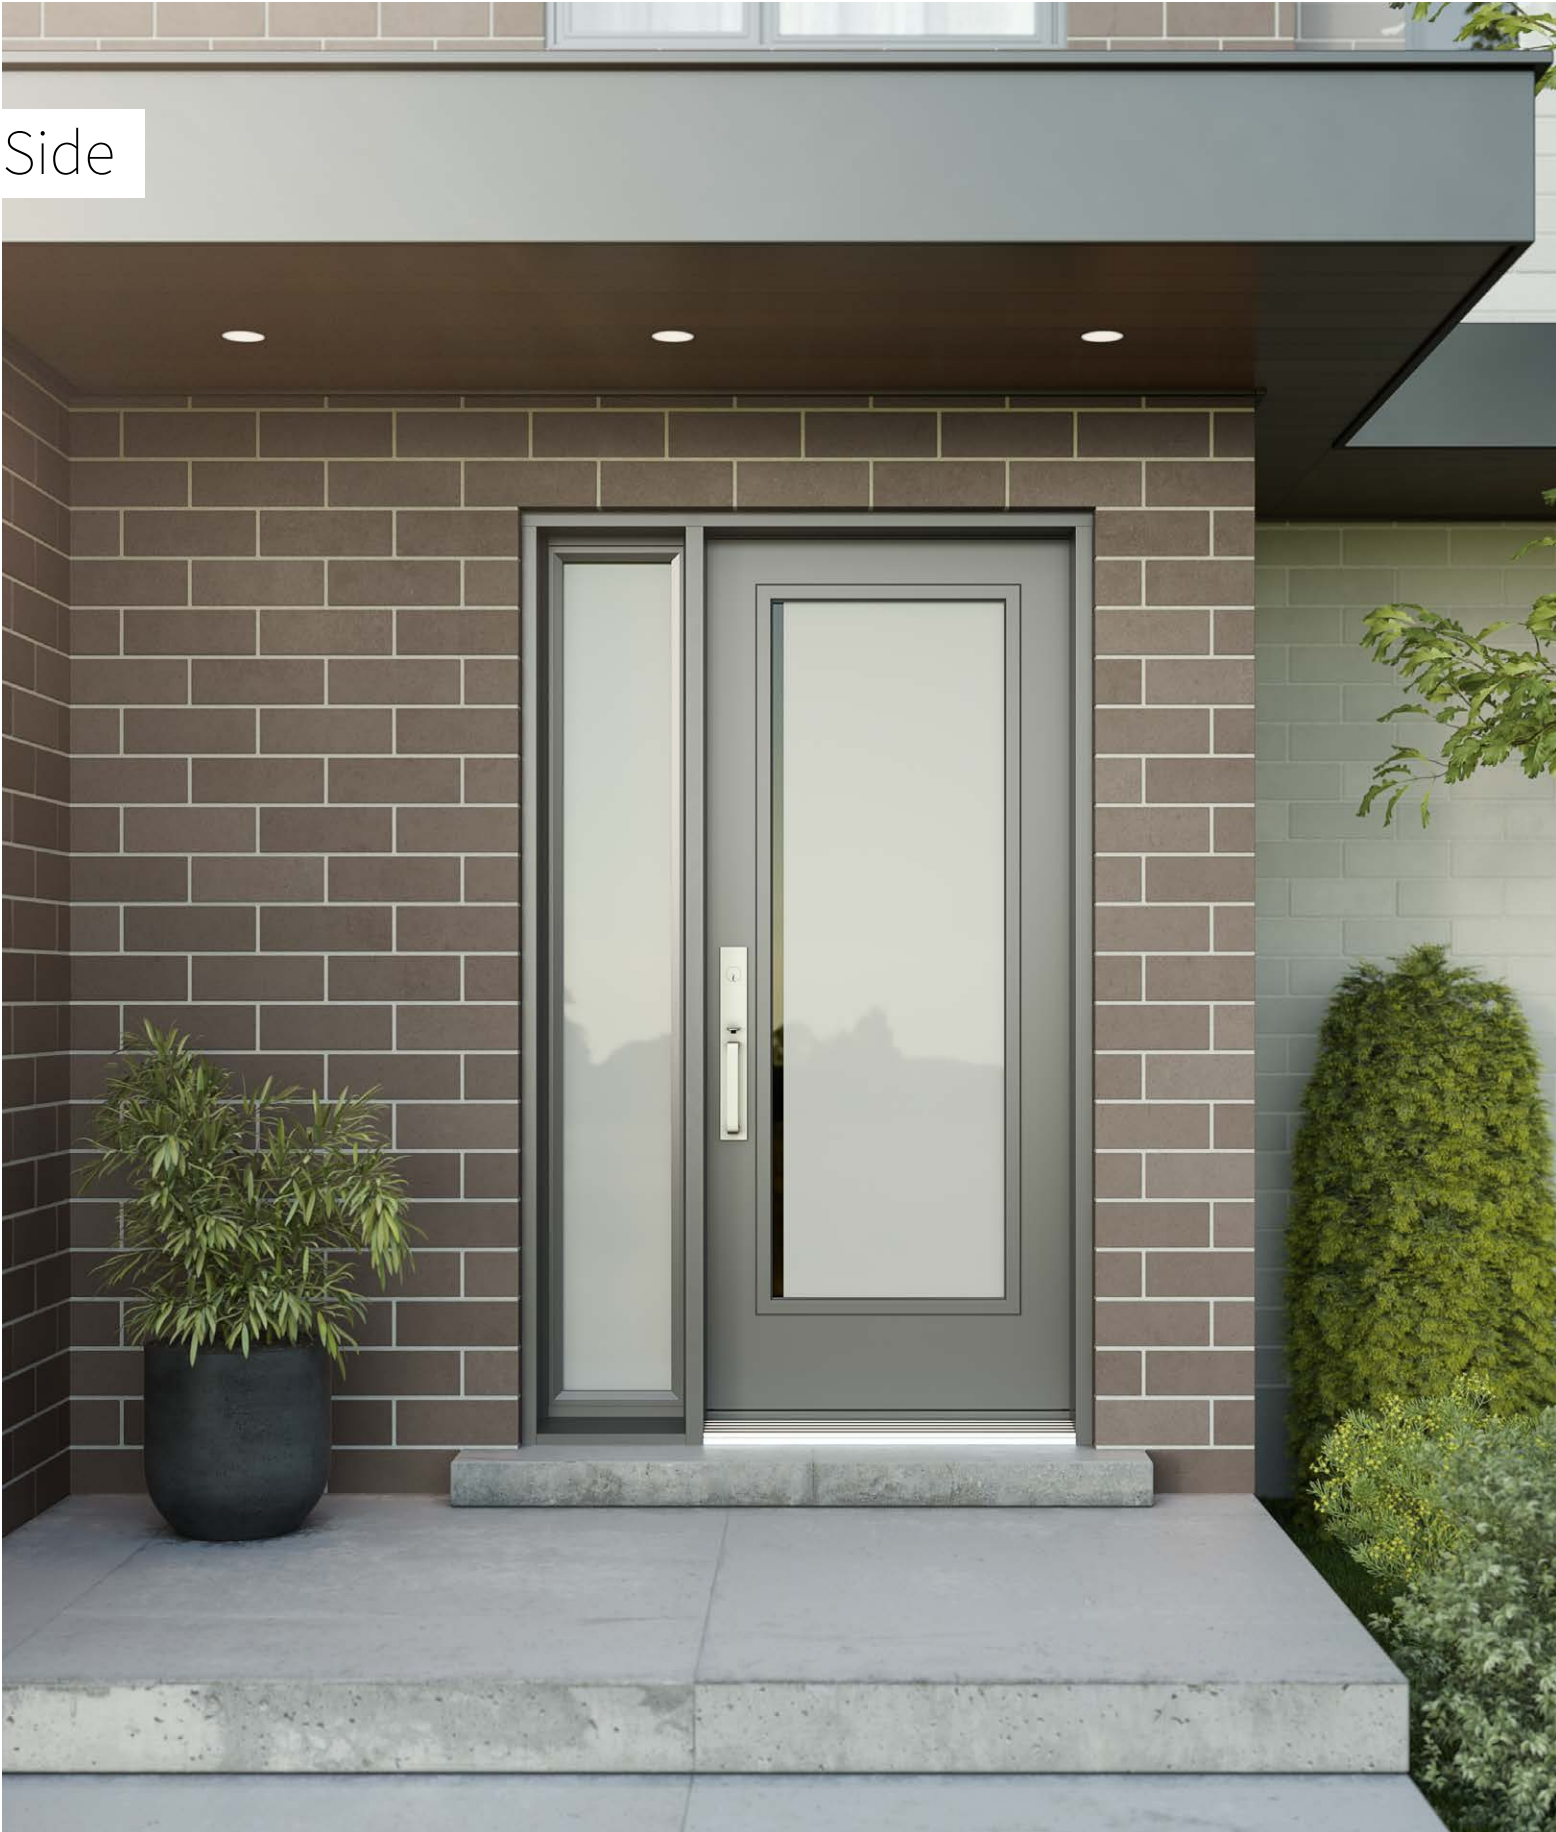

Side

Uno steel door. Side 22" x 64" left doorglass p.55. sandblasted finish glass sidelite.