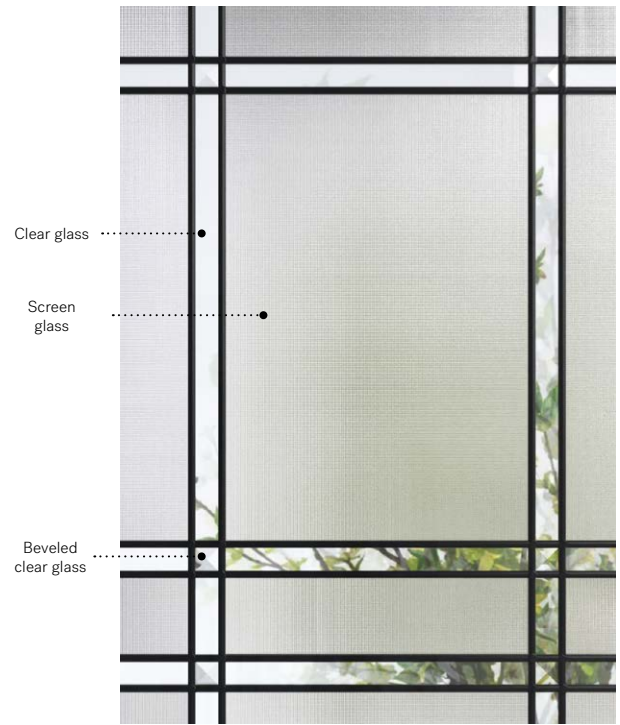

Crystal

Orleans steel door p.21. Crystal 22" x 48" doorglass with 8" x 48" sidelite p.73.

NEW

Crystal

Crystal offers a harmonious balance between country and contemporary styles thanks to its composition of Screen glass, clear perpendicular lines and elegant beveled squares. This model adds a modern touch to classic-style homes with stone or brick facades.

Stained glass: Screen glass, clear glass, beveled clear glass
Caming: Patina
Frames: Contemporary or NovaPVC
Sidelites and transoms: Looks great accompanied by Screen glass
 Available in custom sizes

Privacy level **3/5**
 SEMI-PRIVATE