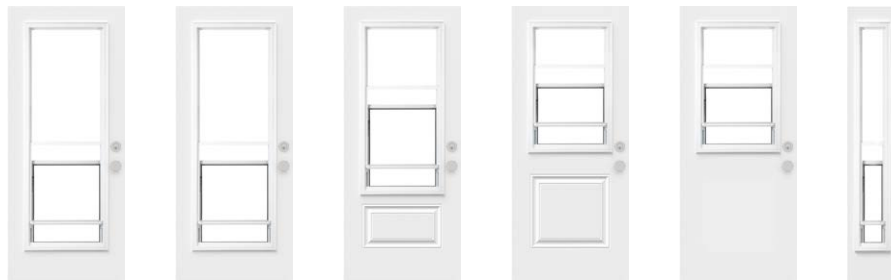

Perimeter grilles also available.

Q550

Venting unit

Opt for the Q550: A maintenance-free PVC venting unit. The ideal solution for a breath of fresh air.

Options

Clear glass

Distinction CAAL or CAFA grille

Clear glass	22"×64"	20"×64"	22"×48"	22"×36"	20"×36"	9"×64"
Low E/Argon	03-079-060-002	03-079-038-002	03-079-057-006	03-079-050-002	03-079-036-005	03-079-021-002
Standard	03-079-060-001	03-079-038-001	03-079-057-005	03-079-050-001	03-079-036-002	03-079-021-001