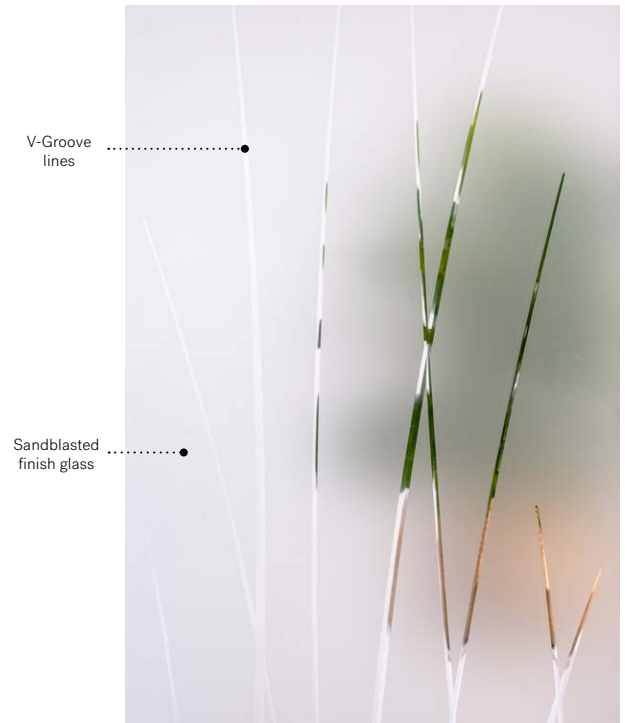

Emori

Emori is a subtle and elegant design inspired by nature. With overlapping polished V-Groove lines, Emori provides both a high degree of privacy and visibility to the outside. This model is a great match with country-style or classic style homes.

V-Groove: sandblasted finish glass with polished V-Groove lines
Frames: Contemporary or NovaPVC
Sidelites and transoms: Looks great accompanied by sandblasted finish glass
 Available in custom sizes

Privacy level **4/5**
 PRIVATE